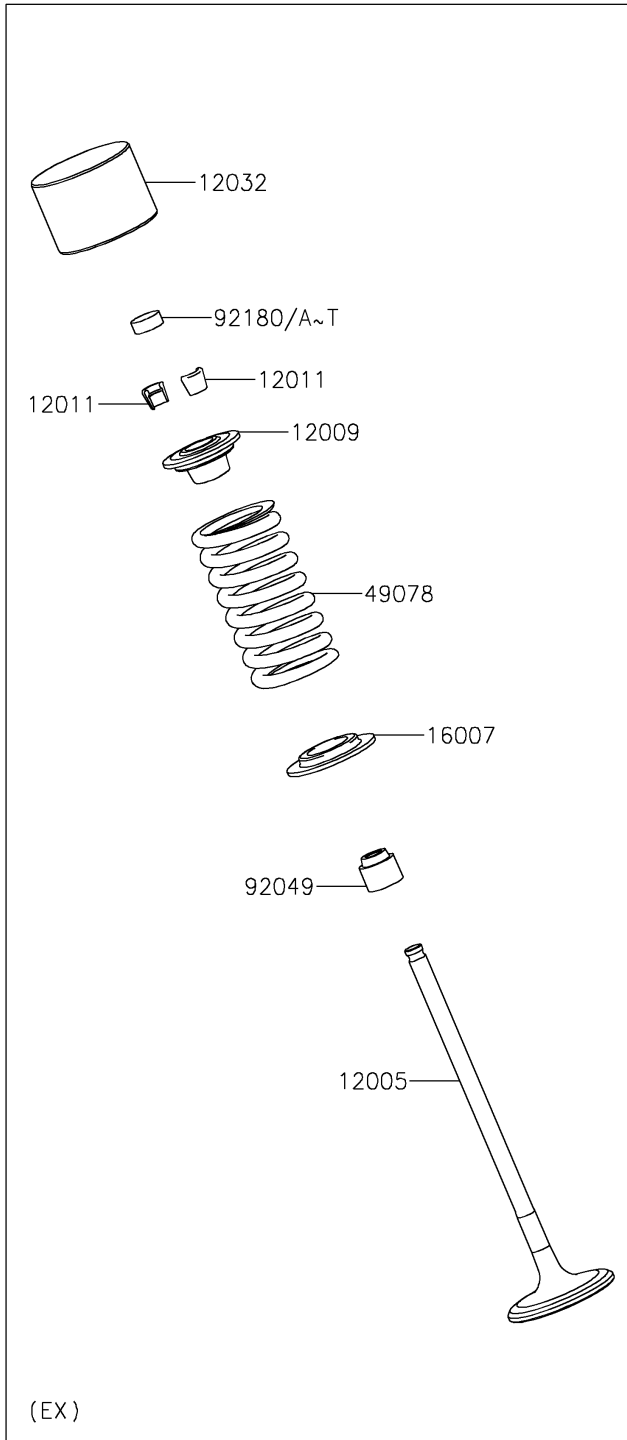

2021 NINJA® 650 ABS

PARTS DIAGRAM

Valve(s)

E1210

2021 NINJA[®] 650 ABS

PARTS LIST

Valve(s)

ITEM NAME

PART NUMBER

QUANTITY
