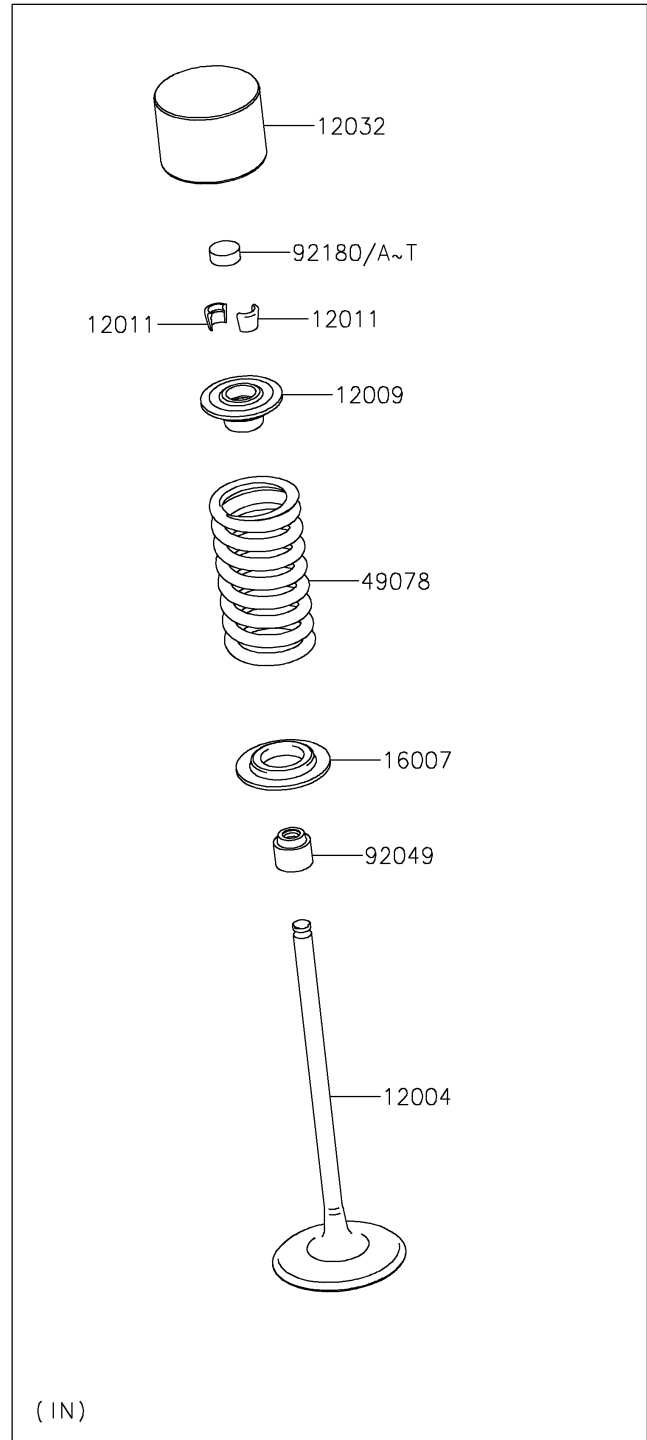

2021 NINJA® 650 ABS

PARTS DIAGRAM

Valve(s)

E1210

2021 NINJA[®] 650 ABS

PARTS LIST

Valve(s)

ITEM NAME

PART NUMBER

QUANTITY
