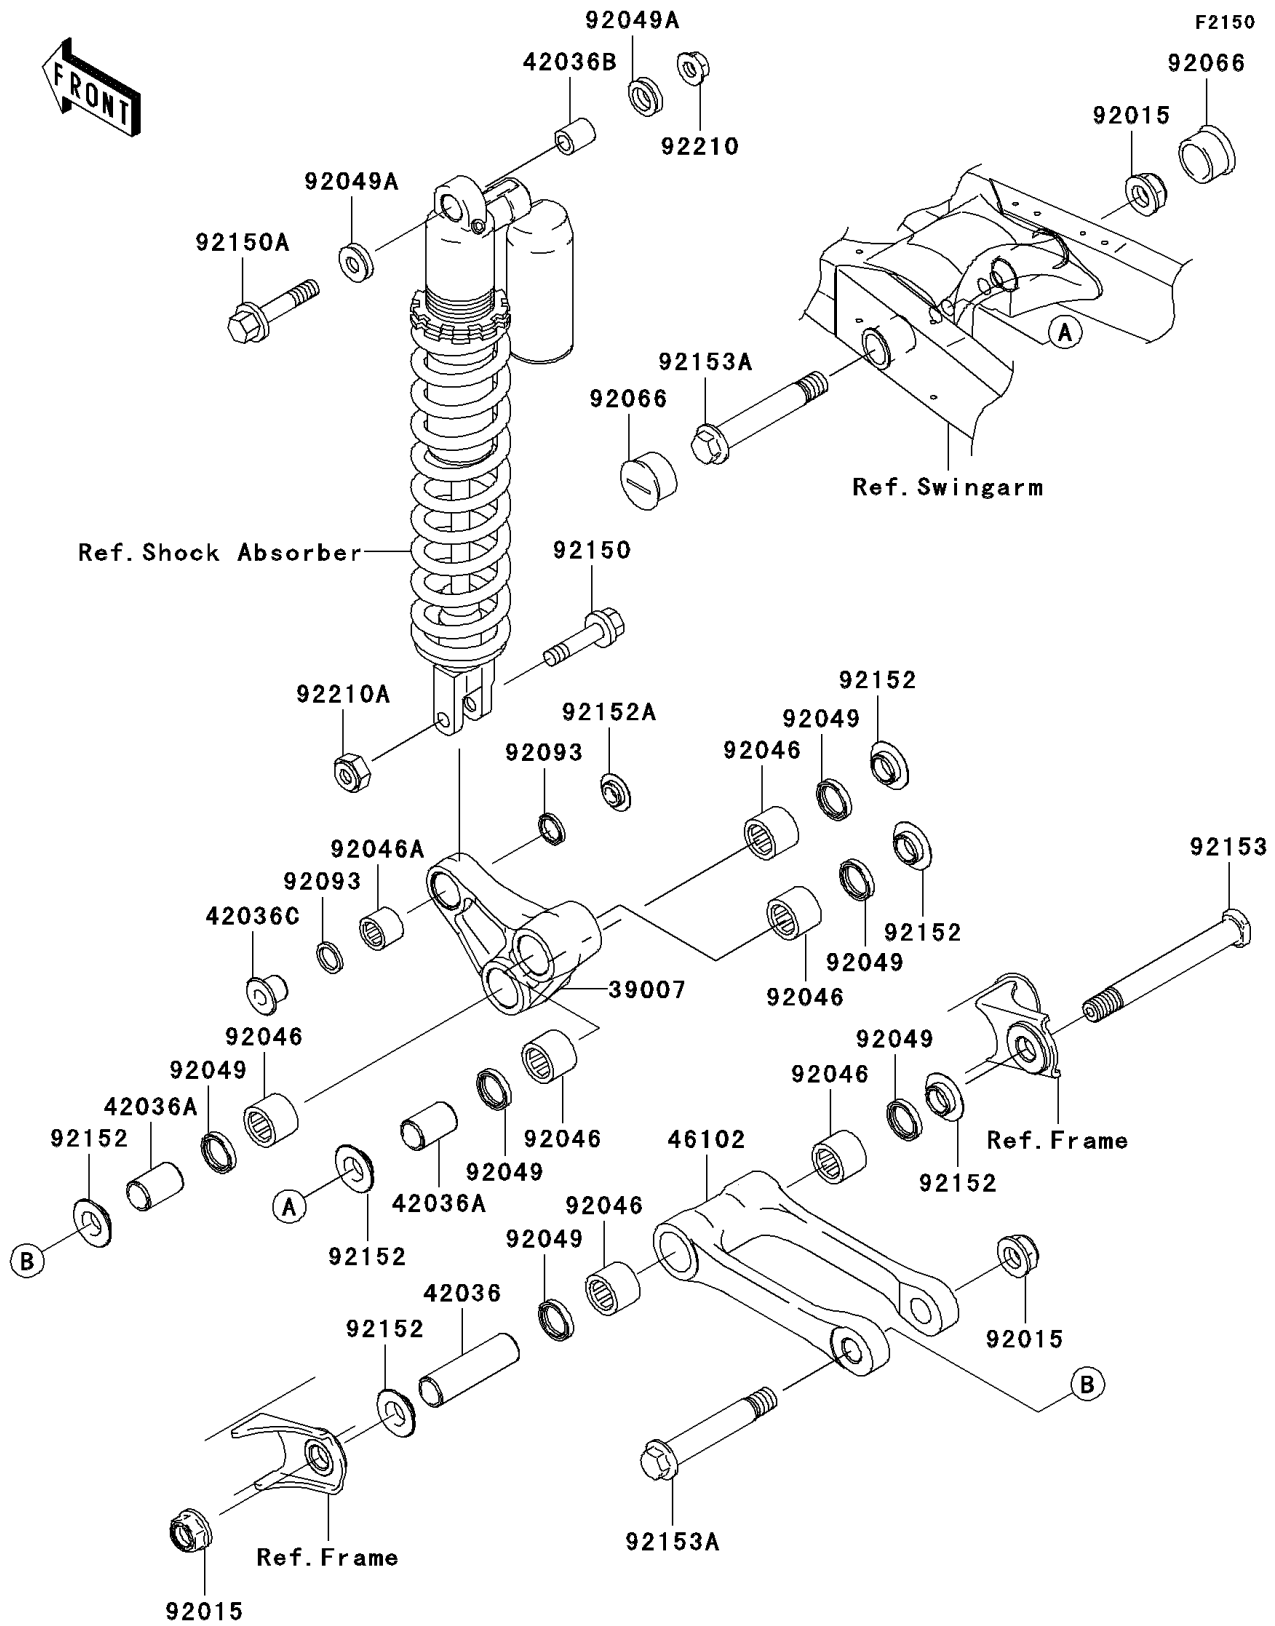

2004 KX250

PARTS DIAGRAM

Rear Suspension

2004 KX250

PARTS LIST

Rear Suspension

ITEM NAME

PART NUMBER

QUANTITY
