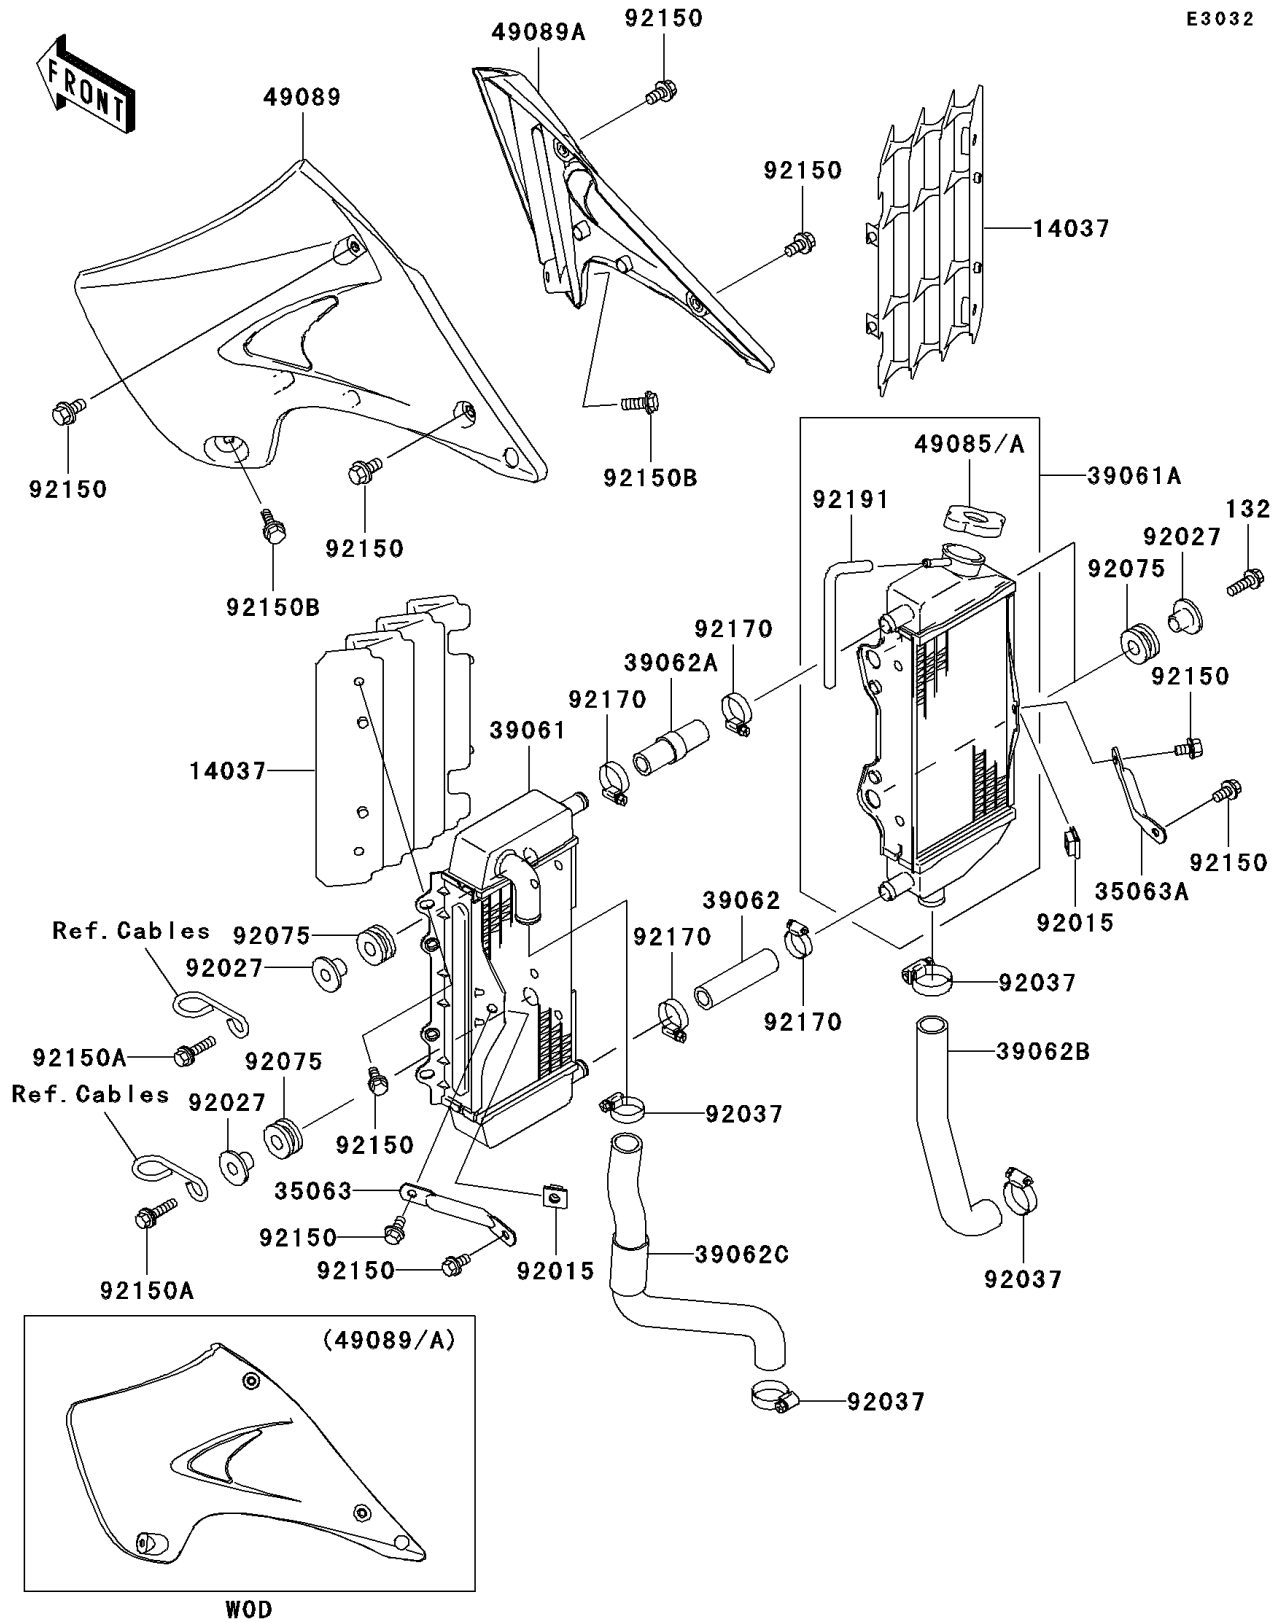

2004 KX250

PARTS DIAGRAM

Radiator

E3032

2004 KX250

PARTS LIST

Radiator

ITEM NAME

PART NUMBER

QUANTITY
