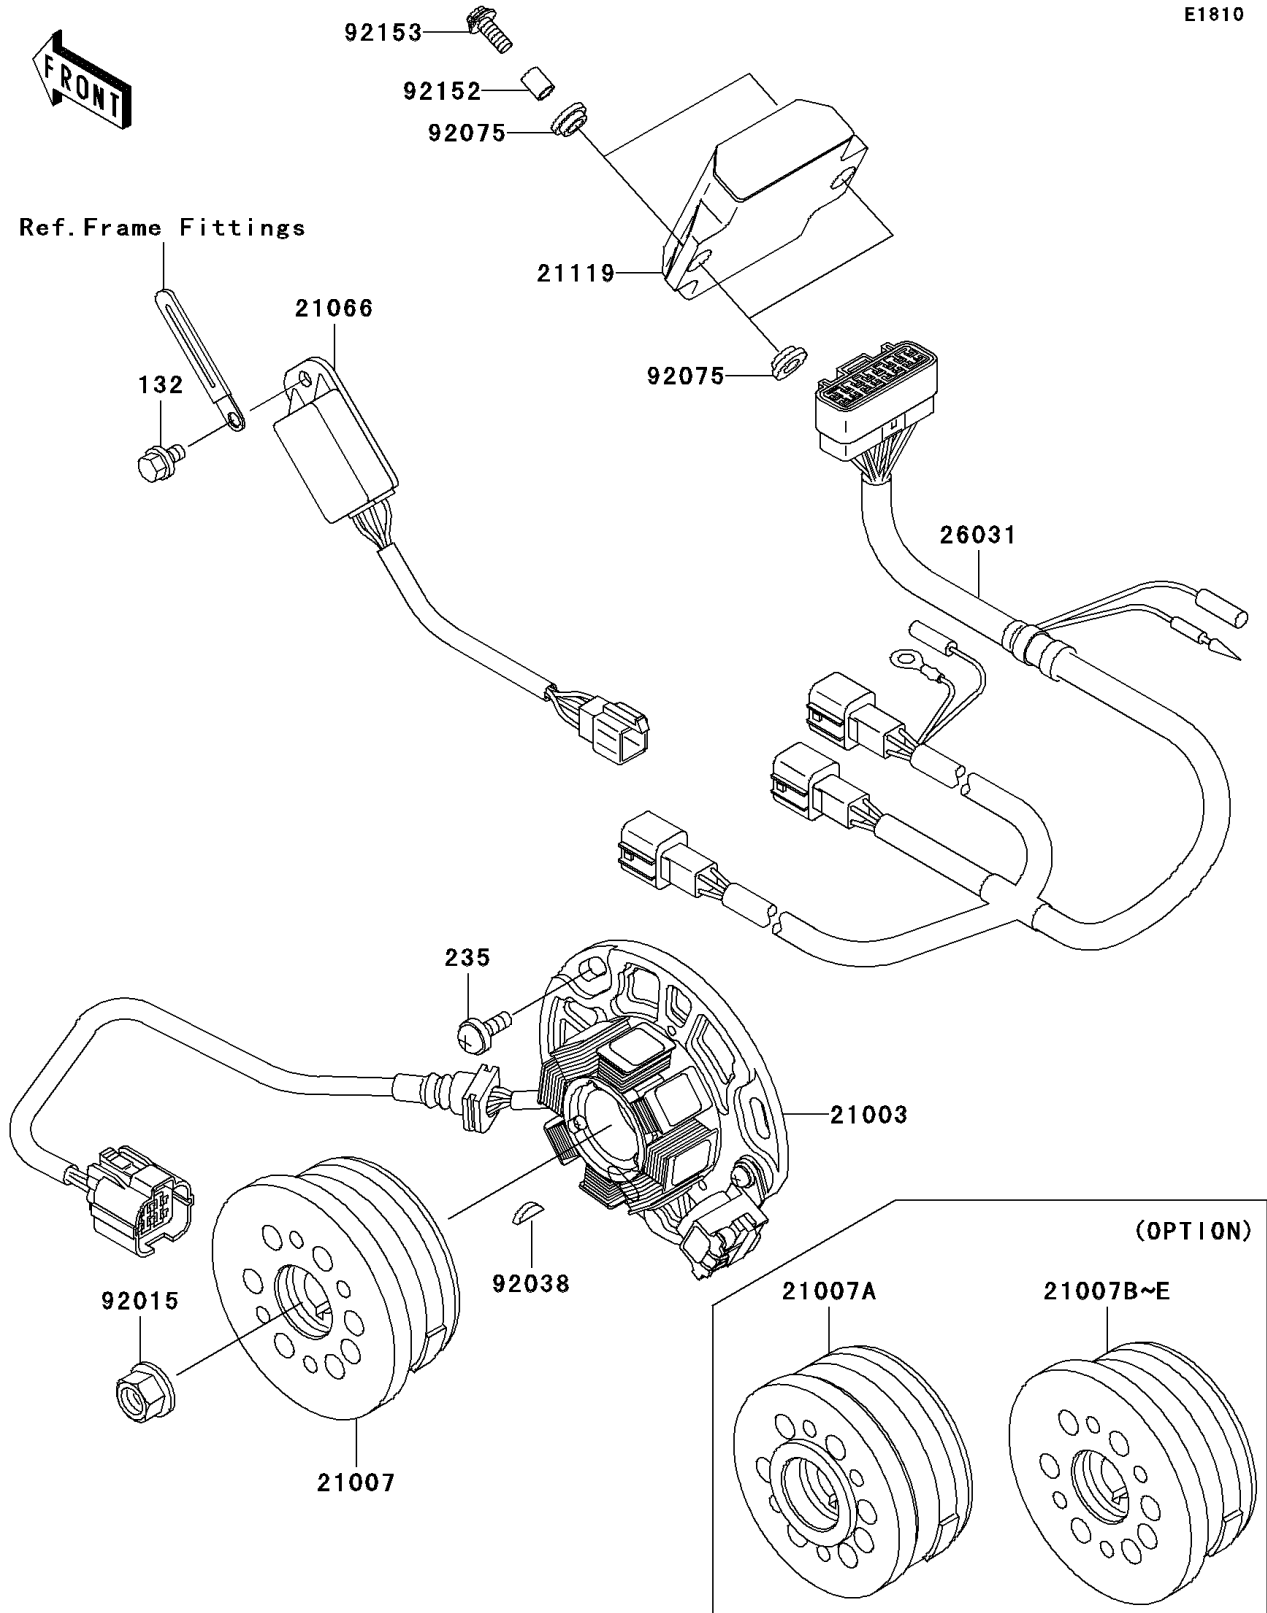

2004 KX250

PARTS DIAGRAM

Generator

E1810

2004 KX250

PARTS LIST

Generator

Kawasaki

Let the Good Times Roll®

ITEM NAME

PART NUMBER

QUANTITY
