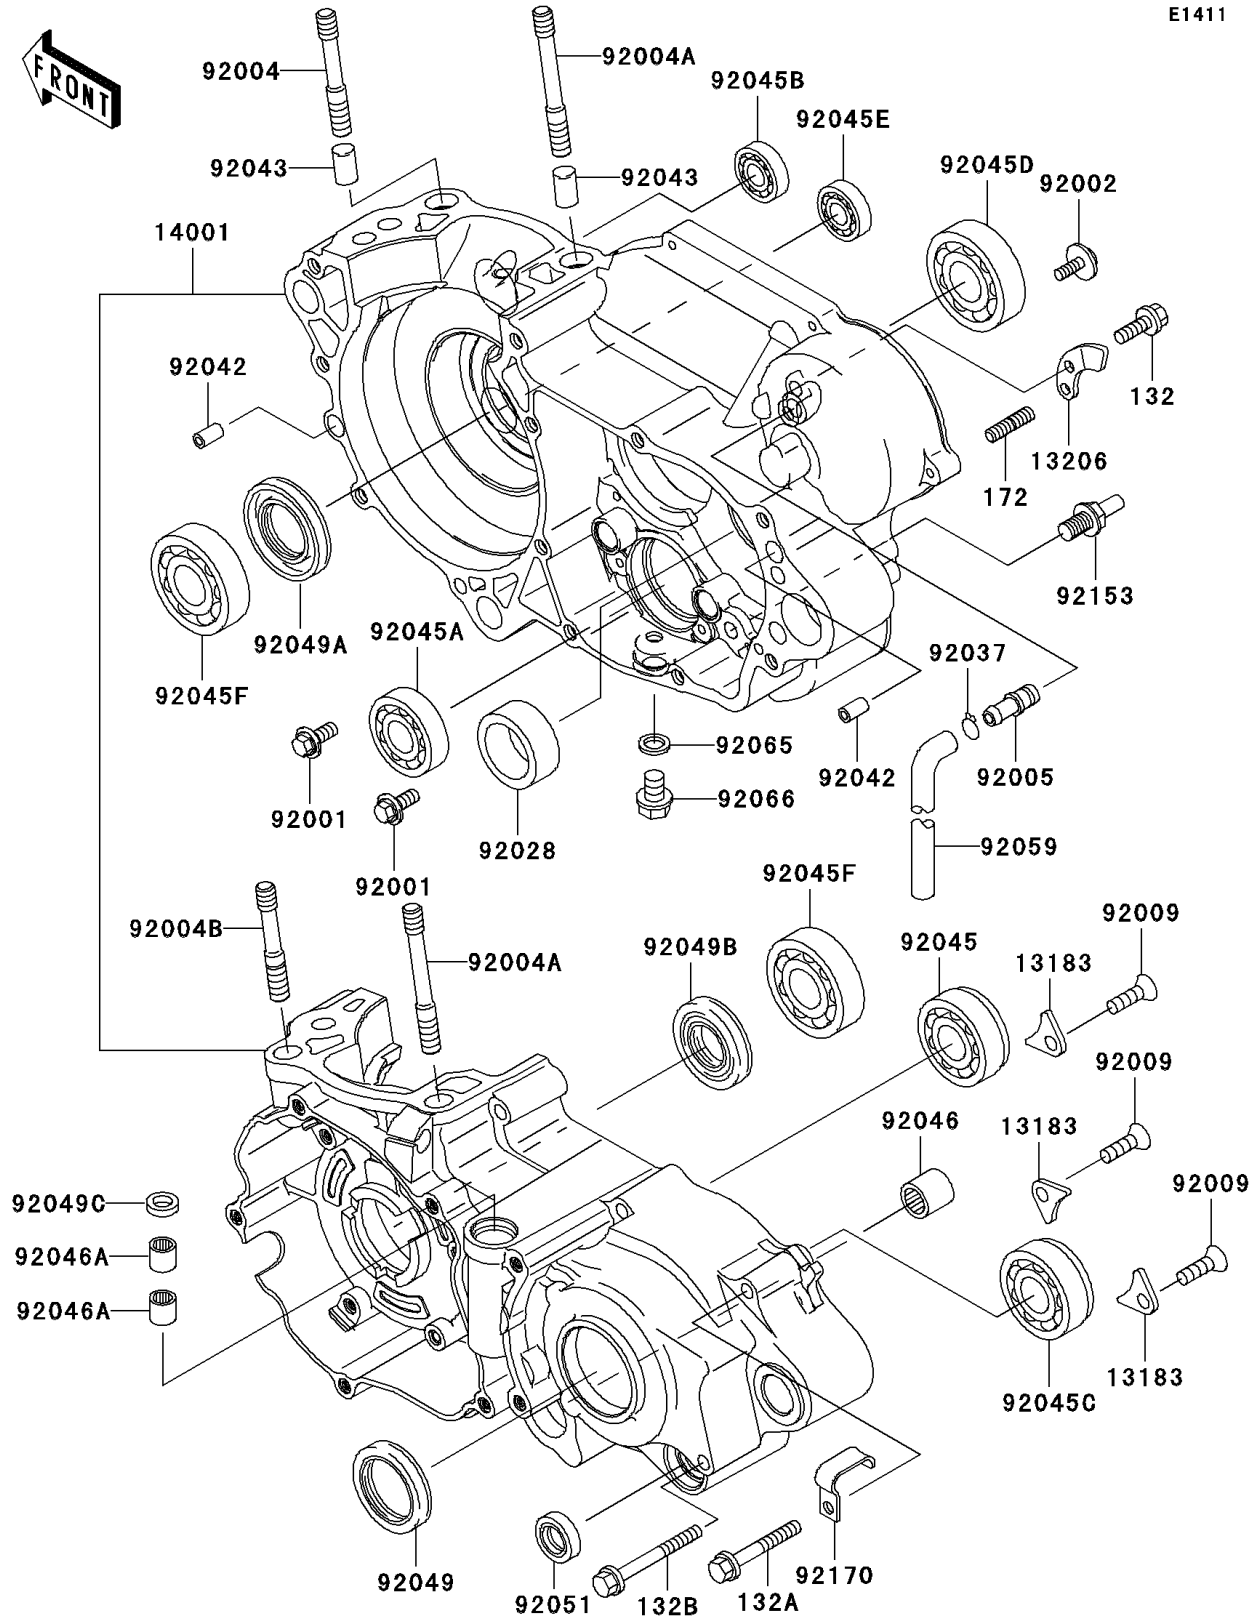

2004 KX250

PARTS DIAGRAM

Crankcase

E1411

2004 KX250

PARTS LIST

Crankcase

Kawasaki

Let the Good Times Roll®

ITEM NAME

PART NUMBER

QUANTITY
