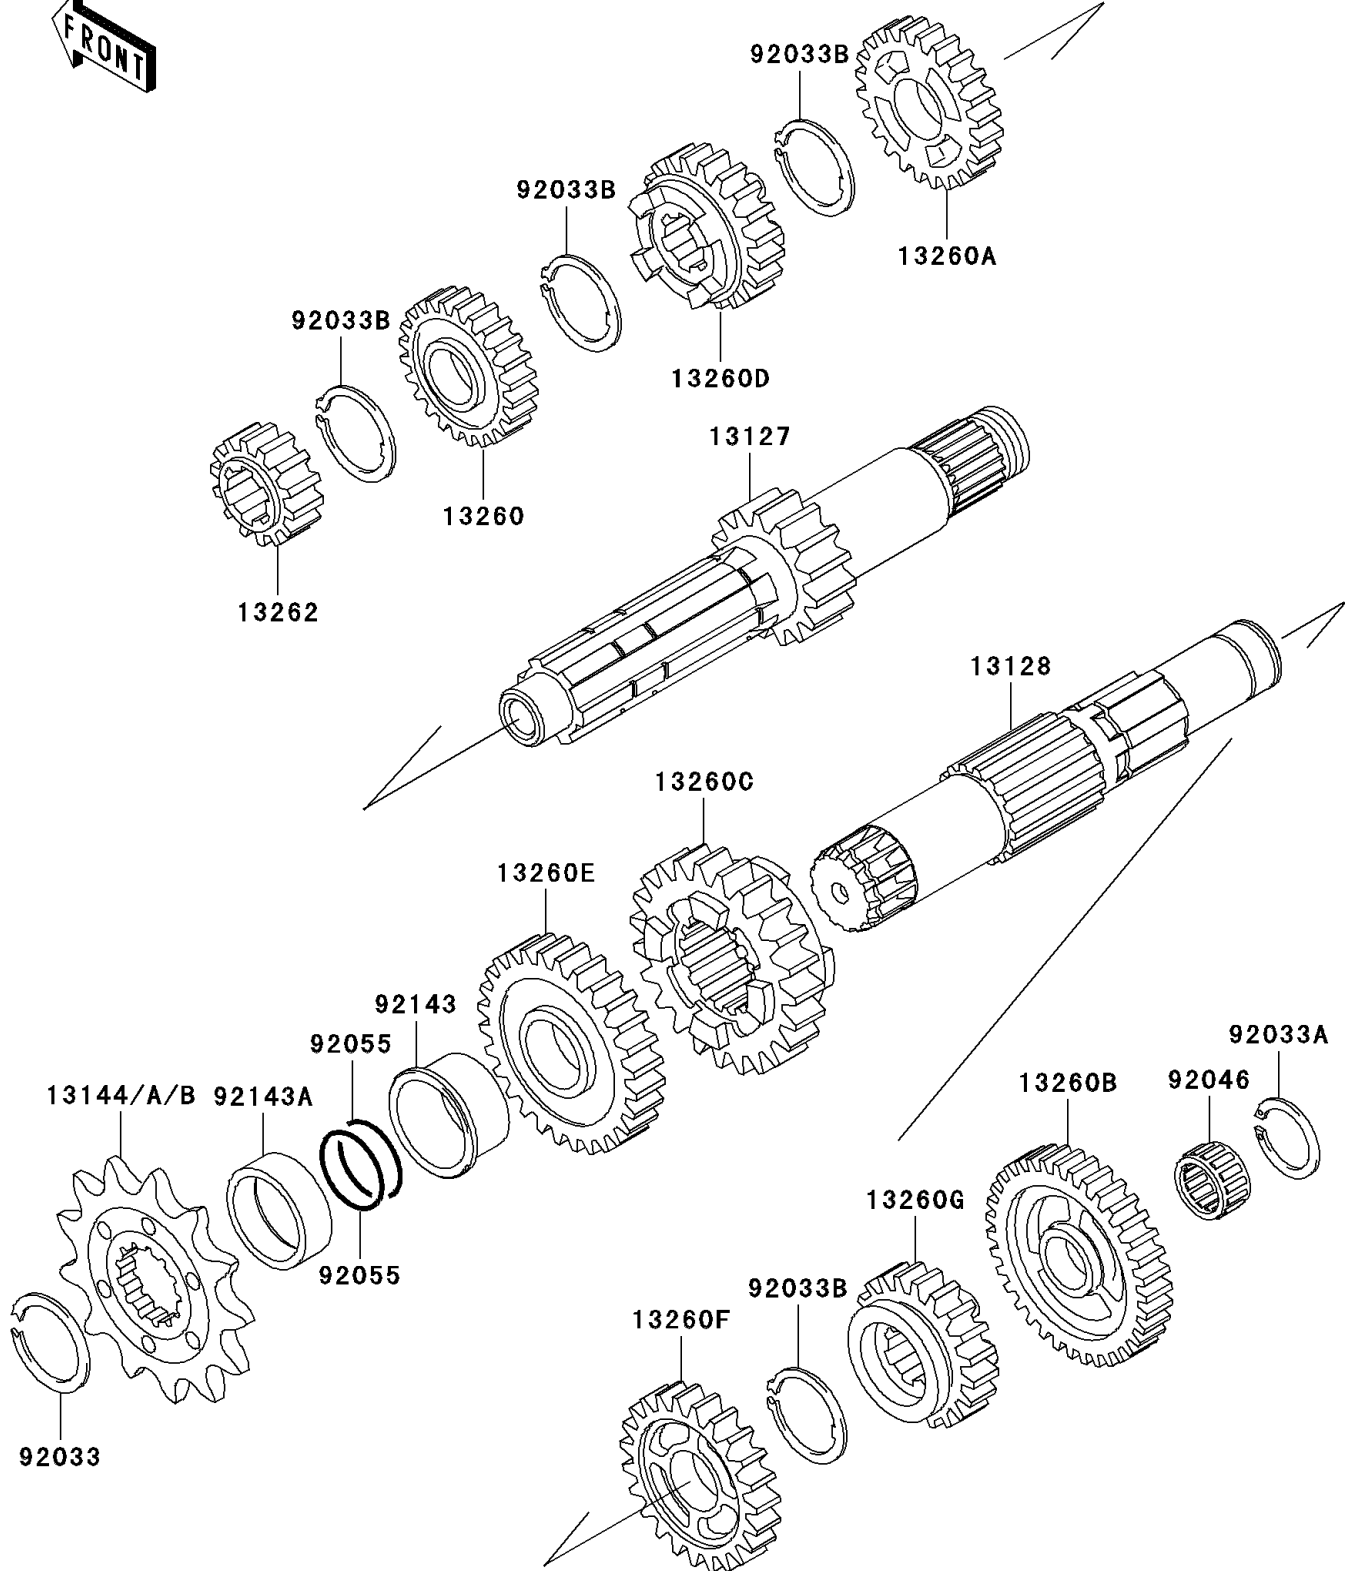

2004 KX250

PARTS DIAGRAM

Transmission

E1361

2004 KX250

PARTS LIST

Transmission

Kawasaki

Let the Good Times Roll®

ITEM NAME

PART NUMBER

QUANTITY
