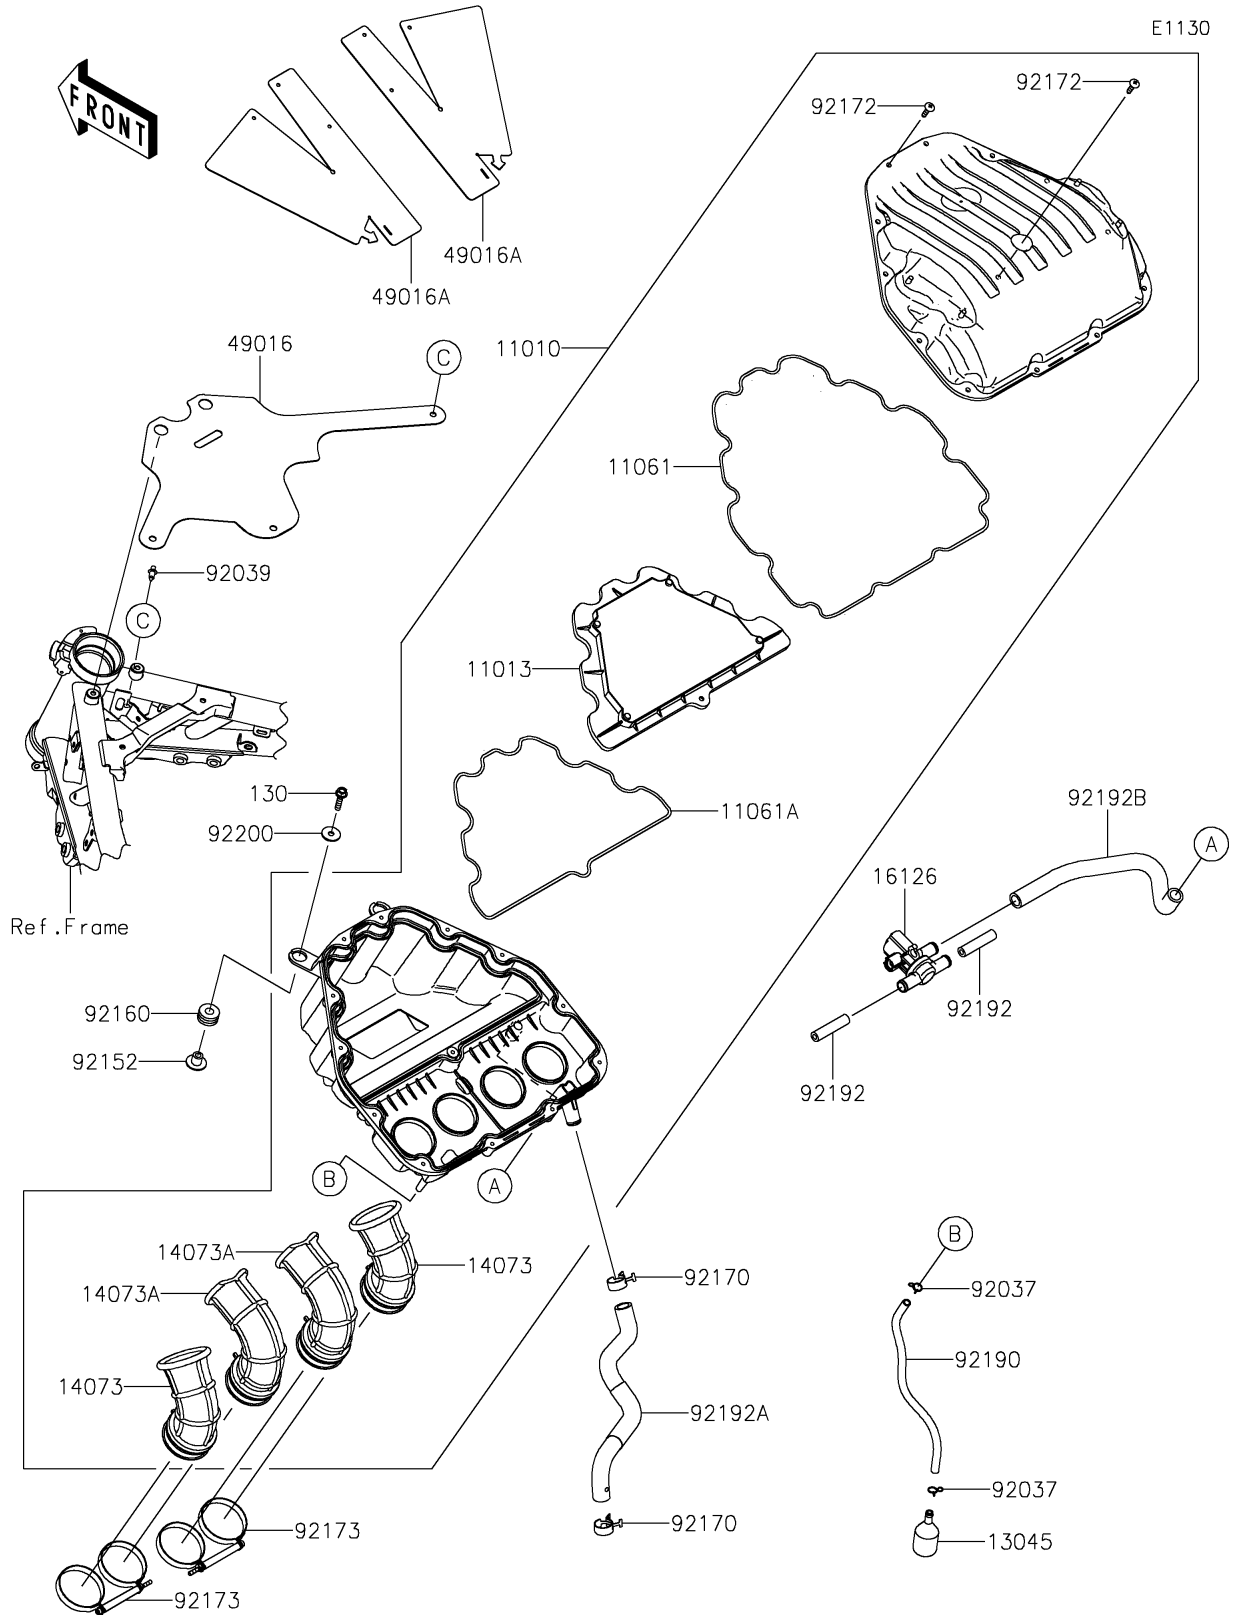

2021 Z900RS CAFE

PARTS DIAGRAM

Air Cleaner

2021 Z900RS CAFE

PARTS LIST

Air Cleaner

ITEM NAME	PART NUMBER	QUANTITY
FILTER-ASSY-AIR (Ref # 11010)	11010-0952	1
ELEMENT-AIR FILTER (Ref # 11013)	11013-0768	1
GASKET,CASE (Ref # 11061)	11061-1263	1
GASKET,ELEMENT (Ref # 11061A)	11061-1264	1
BOLT-FLANGED,6X25 (Ref # 130)	130BA0625	2
RECEIVER-OIL (Ref # 13045)	13045-1057	1
DUCT,#1,#4 (Ref # 14073)	14073-0941	2
DUCT,#2,#3 (Ref # 14073A)	14073-0942	2
VALVE,AIR SWITCHING (Ref # 16126)	16126-0745	1
COVER-SEAL,WATERPROOF (Ref # 49016)	49016-0652	1
COVER-SEAL (Ref # 49016A)	49016-0653	2
CLAMP (Ref # 92037)	92037-1712	2
RIVET (Ref # 92039)	92039-0023	1
COLLAR,6.5X10.5X13.1 (Ref # 92152)	92152-0547	2
DAMPER (Ref # 92160)	92160-1162	2
CLAMP (Ref # 92170)	92170-1060	2
SCREW,TAPPING,5X20 (Ref # 92172)	92172-0483	13
CLAMP (Ref # 92173)	92173-2298	2
TUBE,6X9X300 (Ref # 92190)	92190-1253	1
TUBE,HEAD-ASWV (Ref # 92192)	92192-0843	2
TUBE,BLOWBY (Ref # 92192A)	92192-1692	1
TUBE,ASWV-A/C (Ref # 92192B)	92192-1785	1
WASHER,6.5X22X1.6 (Ref # 92200)	92200-1087	2