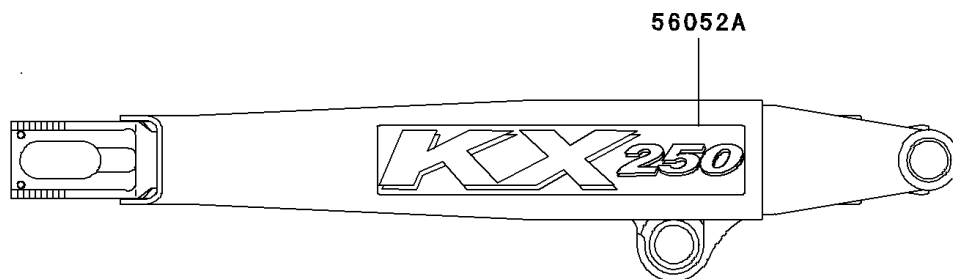

2003 KX250

PARTS DIAGRAM

Decals

Kawasaki

Let the Good Times Roll®

F2861

2003 KX250

PARTS LIST

Decals

| ITEM NAME | PART NUMBER | QUANTITY |
|--|-------------|----------|
| MARK,SWING ARM,LH,KX250 (Ref # 56052) | 56052-1802 | 1 |
| MARK,SWING ARM,RH,KX250 (Ref # 56052A) | 56052-1803 | 1 |
| PATTERN,SHROUD,LH (Ref # 56066) | 56066-1254 | 1 |
| PATTERN,SHROUD,RH (Ref # 56066A) | 56066-1255 | 1 |