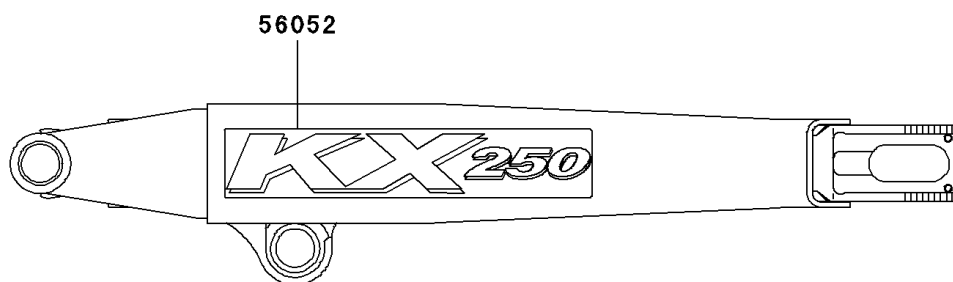

2003 KX250

PARTS DIAGRAM

Decals

Kawasaki

Let the Good Times Roll®

F2861

2003 KX250

PARTS LIST

Decals

| ITEM NAME | PART NUMBER | QUANTITY |
|--|-------------|----------|
| MARK,SWING ARM,LH,KX250 (Ref # 56052) | 56052-1802 | 1 |
| MARK,SWING ARM,RH,KX250 (Ref # 56052A) | 56052-1803 | 1 |
| PATTERN,SHROUD,LH (Ref # 56066) | 56066-1254 | 1 |
| PATTERN,SHROUD,RH (Ref # 56066A) | 56066-1255 | 1 |