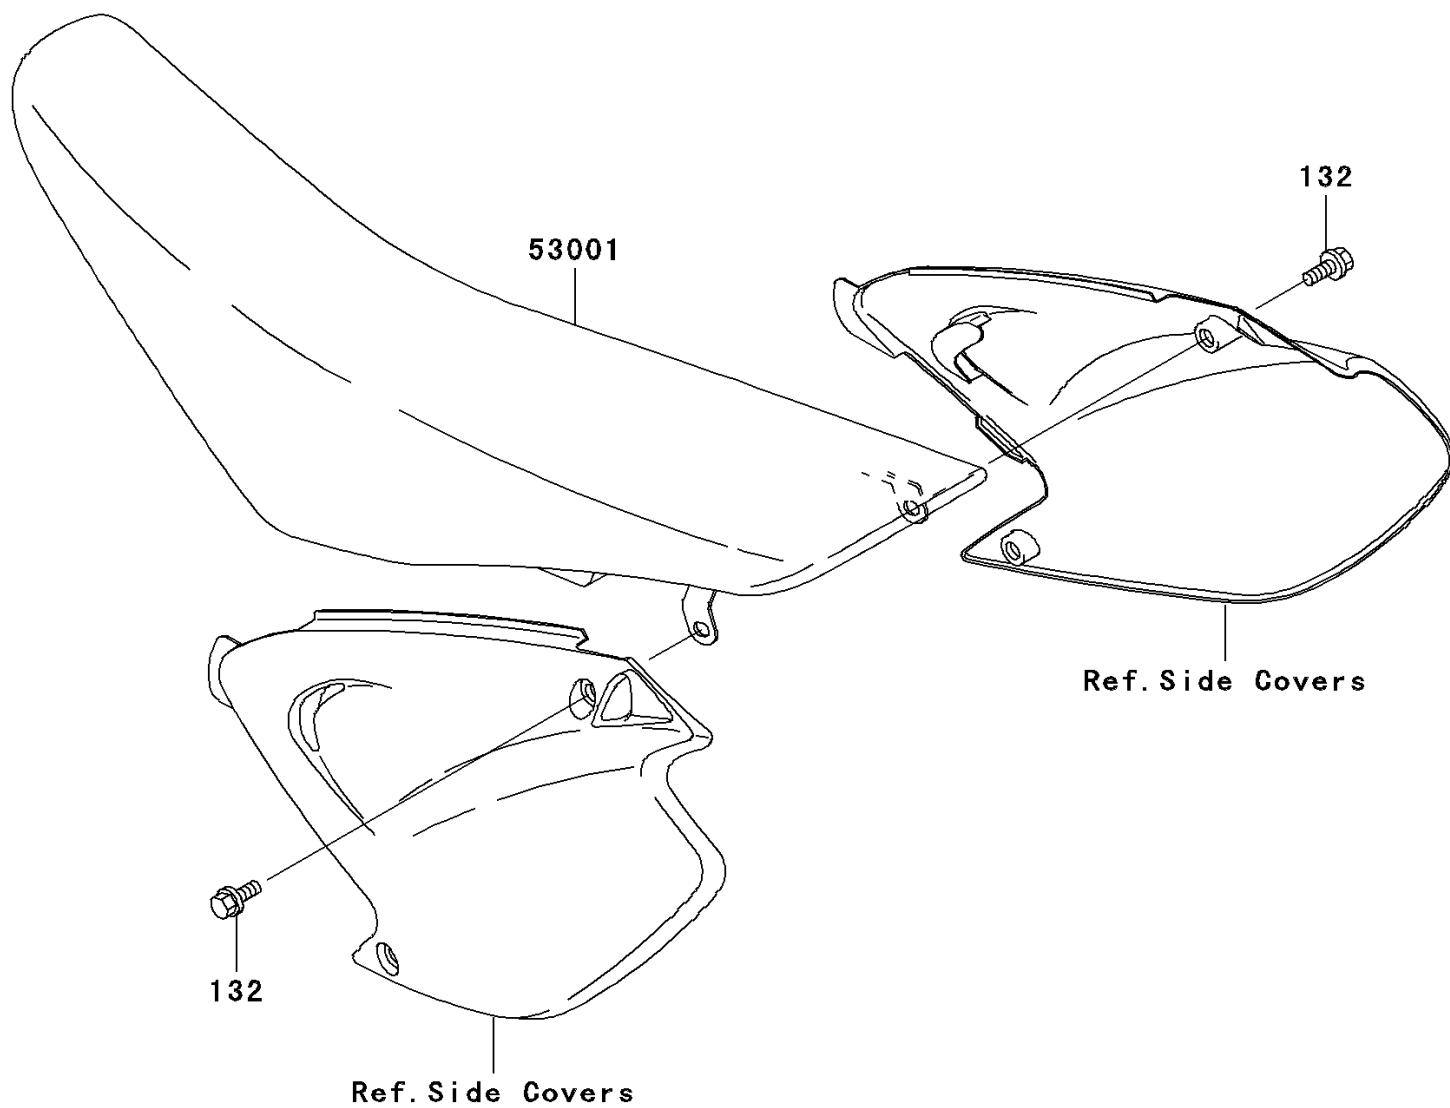

2003 KX250

PARTS DIAGRAM

Seat

Kawasaki

Let the Good Times Roll®

F2510

2003 KX250

PARTS LIST

Seat

| ITEM NAME | PART NUMBER | QUANTITY |
|--------------------------------|---------------|----------|
| BOLT-FLANGED-SMALL (Ref # 132) | 132G0816 | 2 |
| SEAT-ASSY,BLACK (Ref # 53001) | 53001-1985-MW | 1 |