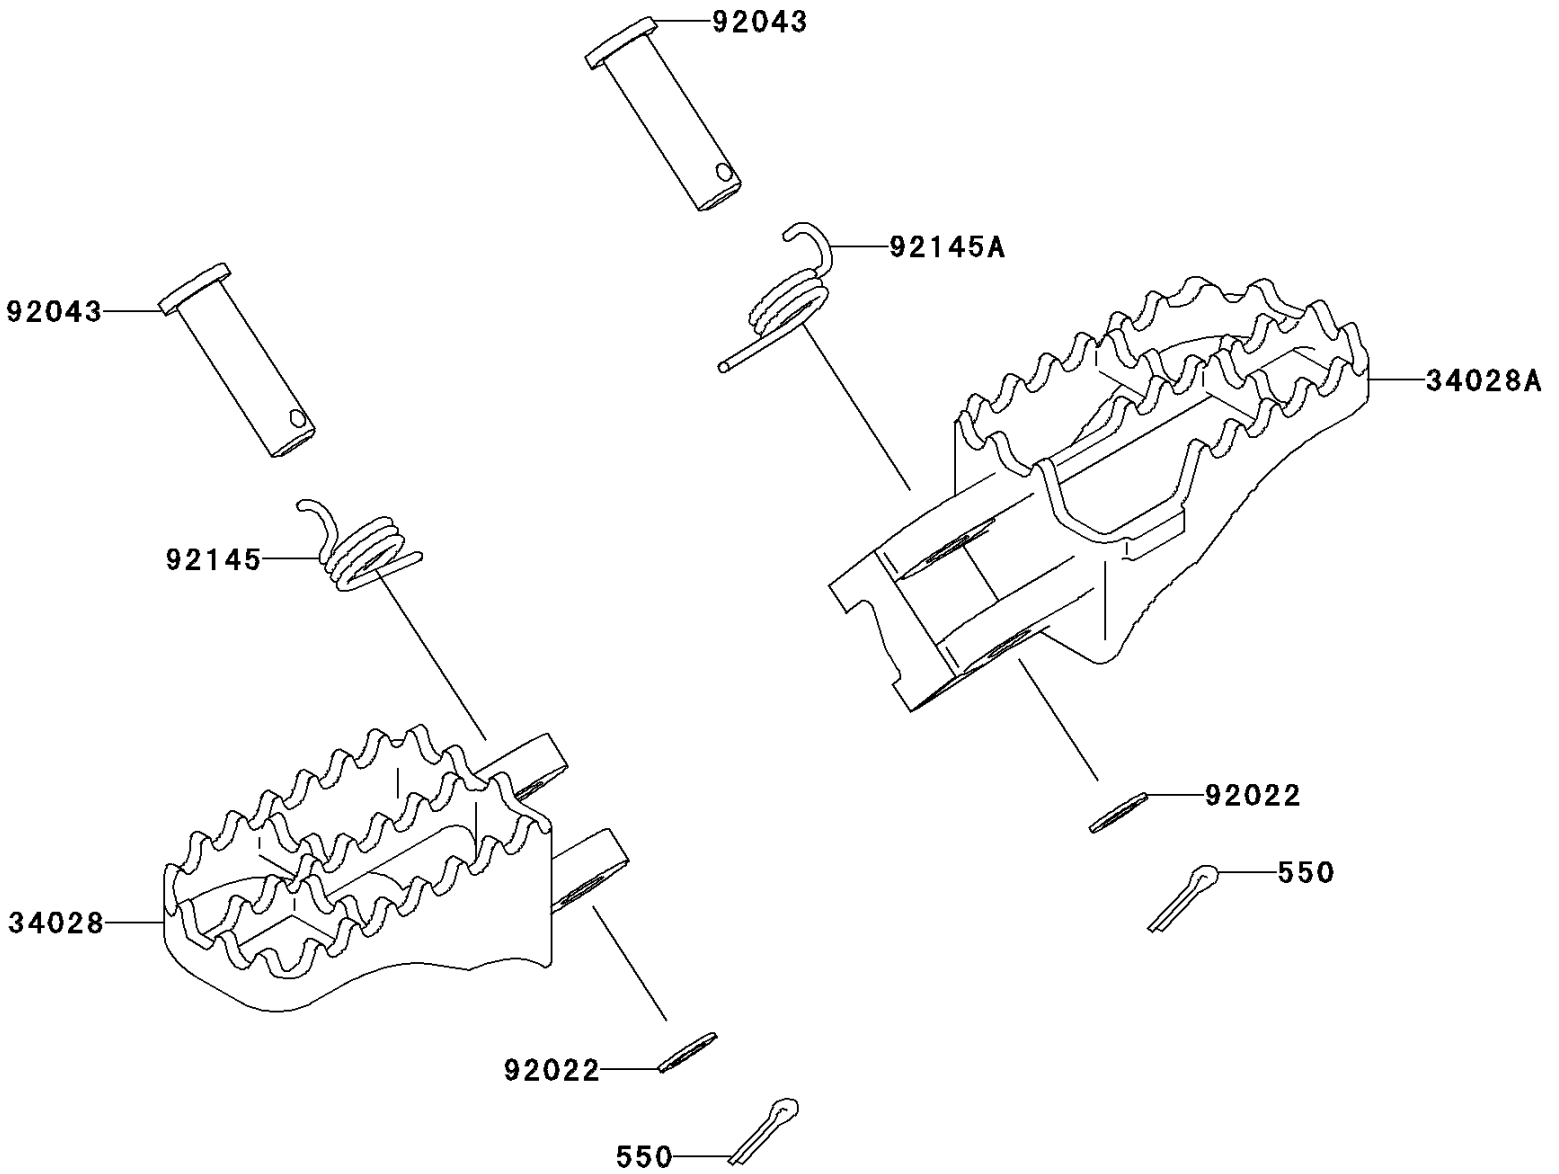

2003 KX250

PARTS DIAGRAM

Footrests

F2160