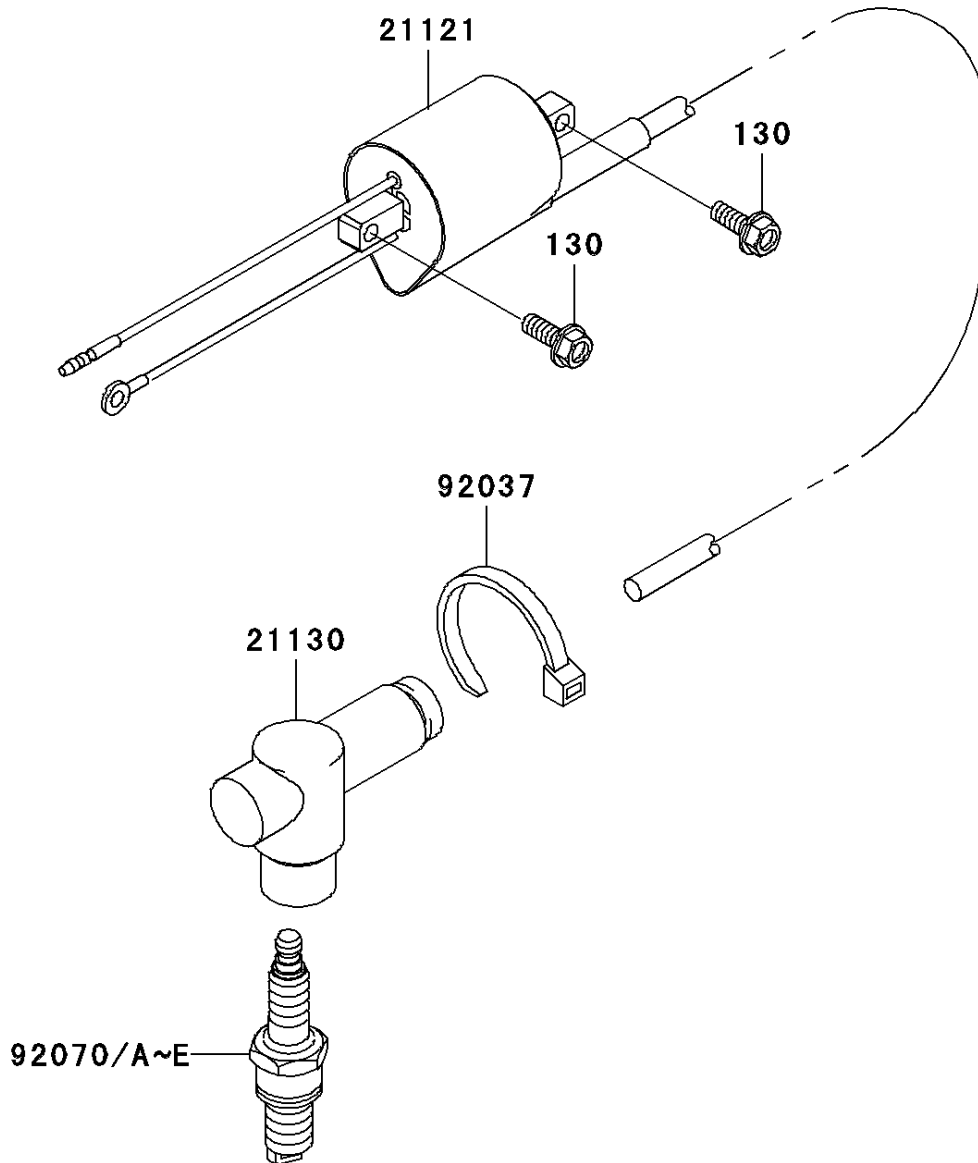

2003 KX250

PARTS DIAGRAM

Ignition System