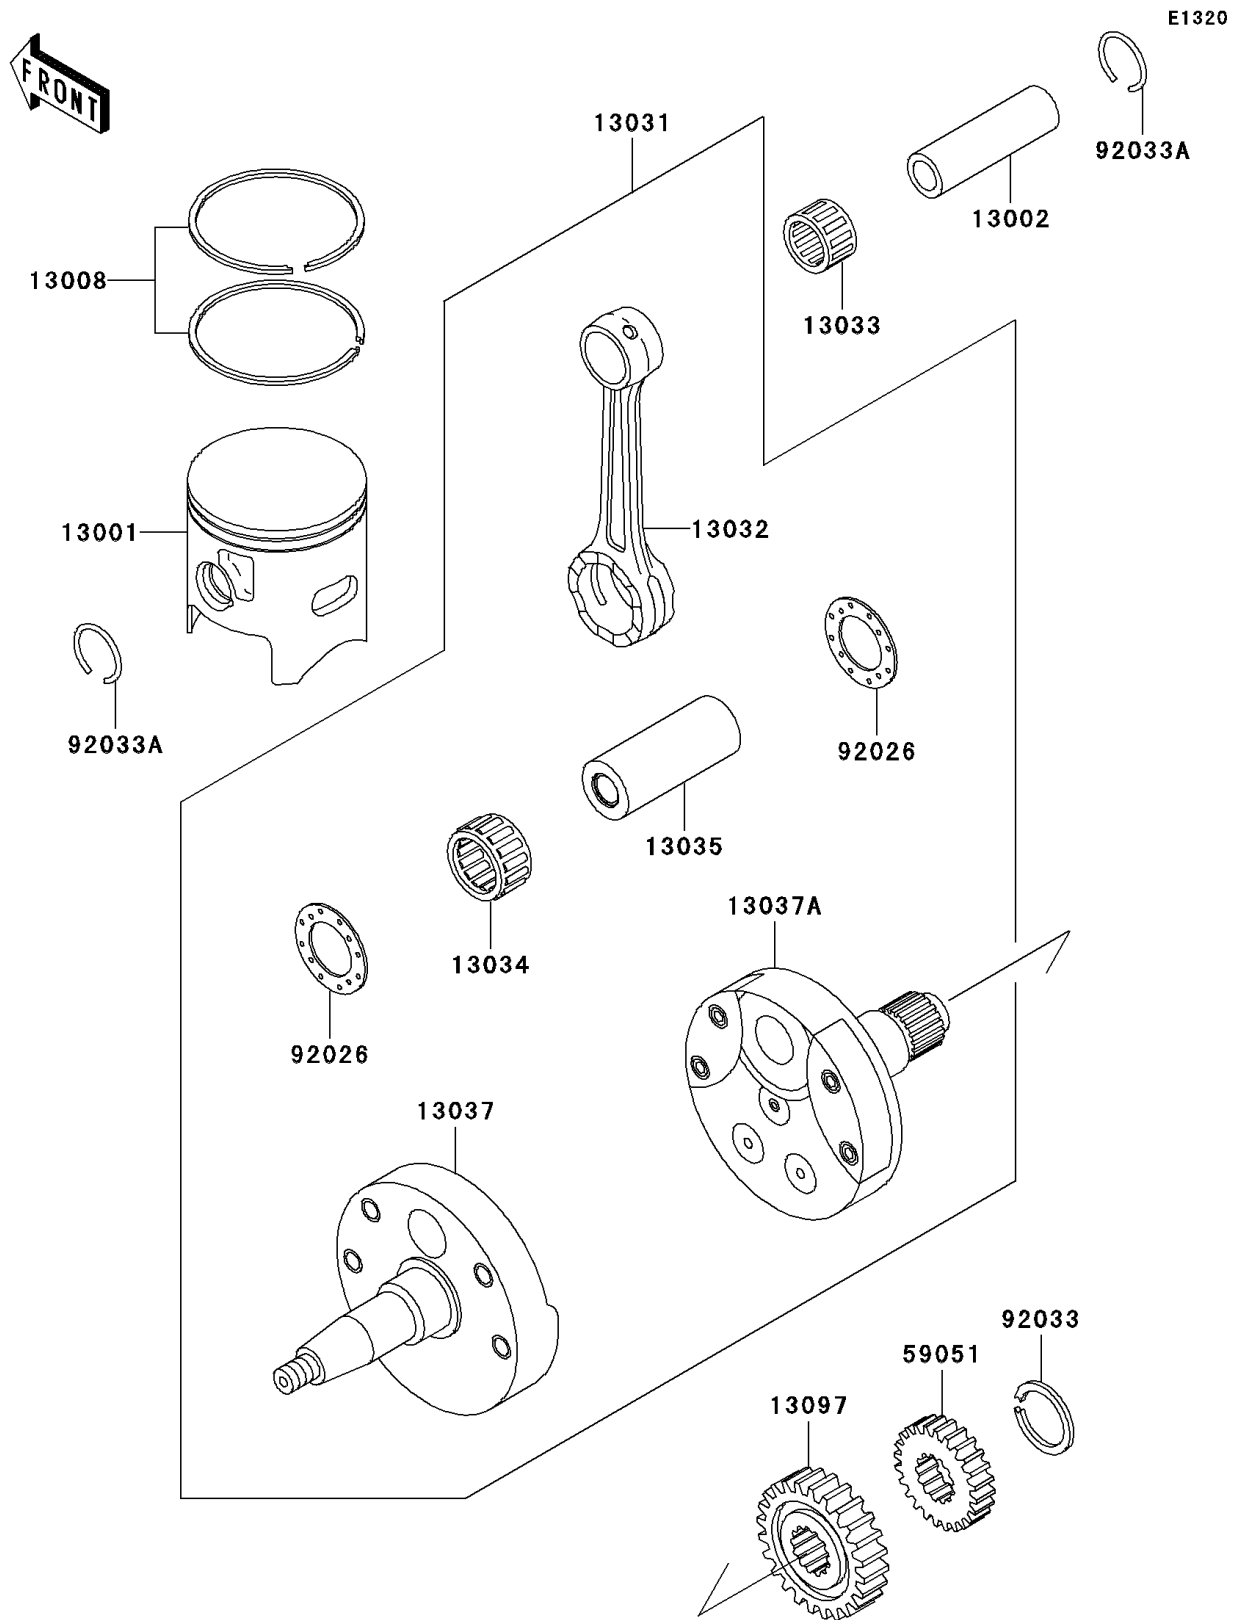

2003 KX250

PARTS DIAGRAM

Crankshaft/Piston(s)

2003 KX250

PARTS LIST

Crankshaft/Piston(s)

ITEM NAME	PART NUMBER	QUANTITY
PISTON-ENGINE,SIZE B (Ref # 13001)	13001-1645	1
PIN-PISTON (Ref # 13002)	13002-1098	1
RING-SET-PISTON (Ref # 13008)	13008-1173	1
CRANKSHAFT-COMP (Ref # 13031)	13031-1495	1
ROD-CONNECTING,SCM420K (Ref # 13032)	13032-1279	1
BEARING-NEEDLE,KBK18X22X23.8X (Ref # 13033)	13033-1010	1
BEARING-BIG END,B4 (Ref # 13034)	13034-1112	1
PIN-CRANK (Ref # 13035)	13035-1089	1
CRANKSHAFT,LH (Ref # 13037)	13037-1611	1
CRANKSHAFT,RH (Ref # 13037A)	13037-1613	1
GEAR-PRIMARY SPUR,21T (Ref # 13097)	13097-1429	1
GEAR-SPUR,27T (Ref # 59051)	59051-1248	1
SPACER,24X42X1.6 (Ref # 92026)	92026-1607	2
RING-SNAP,20X25.5X1.2 (Ref # 92033)	92033-025	1
RING-SNAP,PISTON PIN (Ref # 92033A)	92033-1336	2