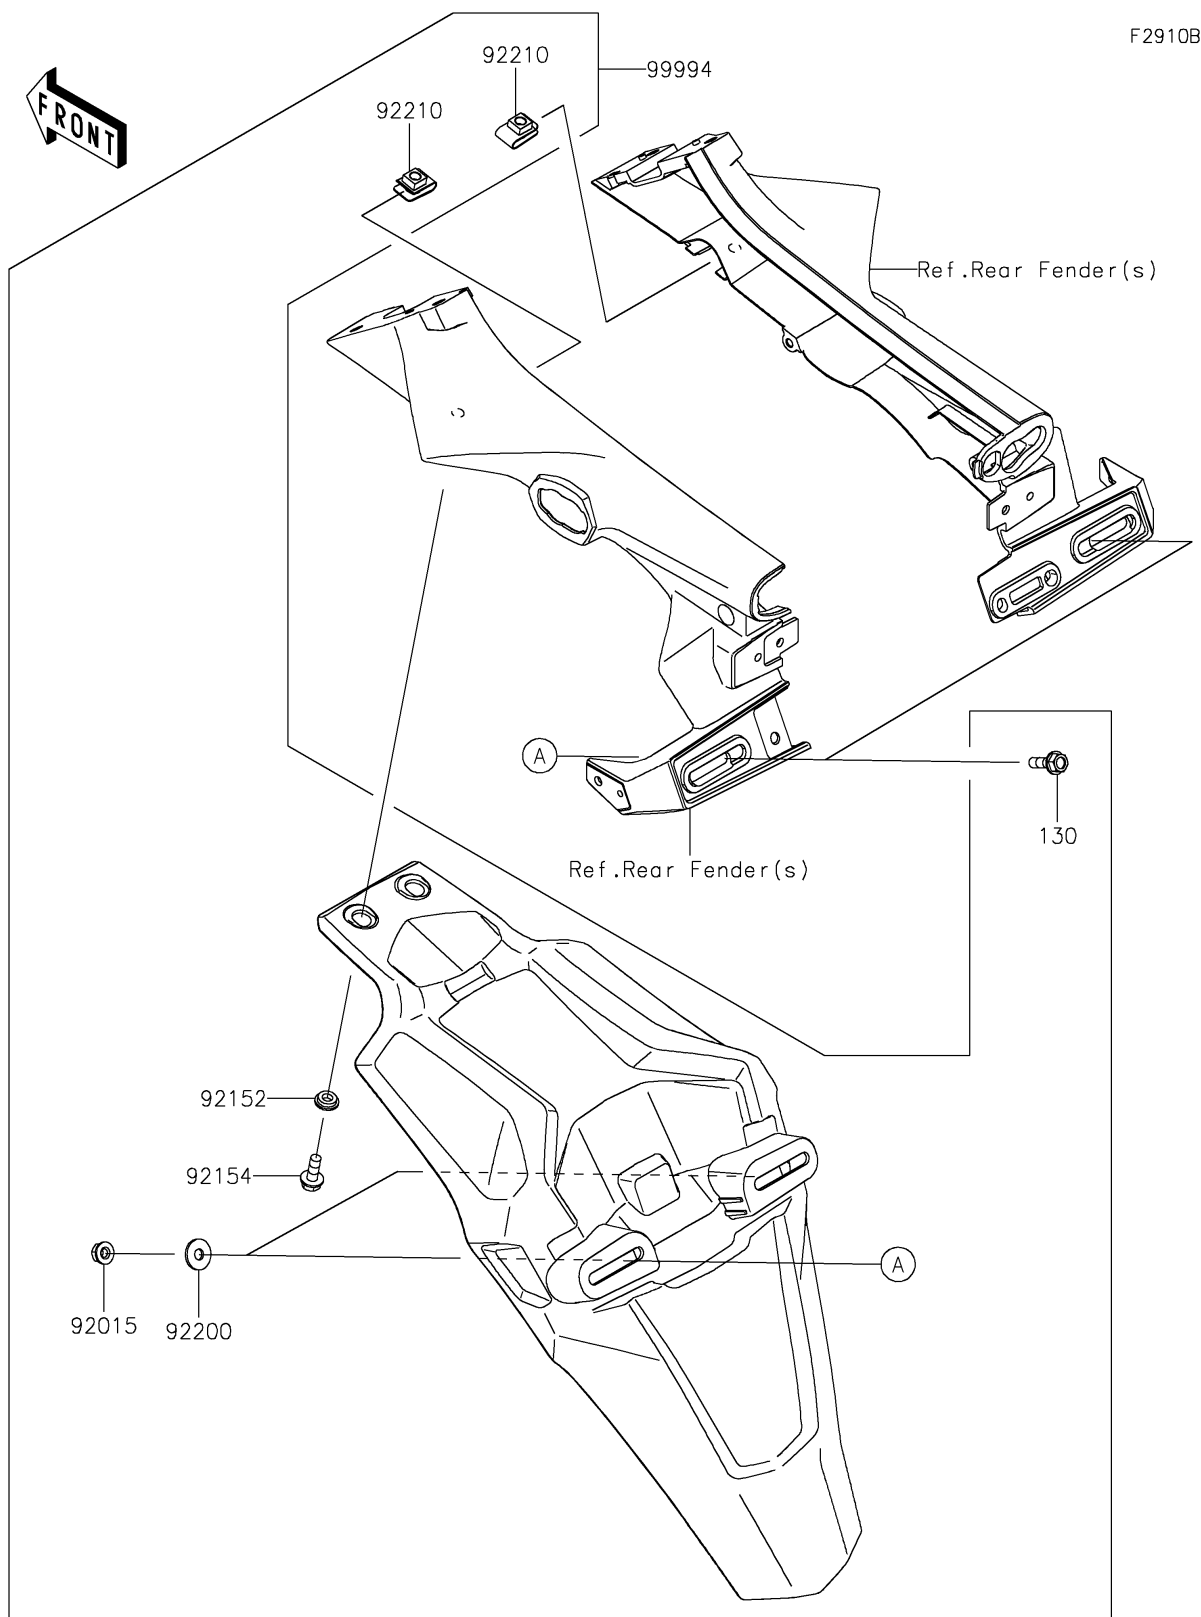

2021 Z900 ABS

PARTS DIAGRAM

Accessory(Extended Flap)

2021 Z900 ABS

PARTS LIST

Accessory(Extended Flap)

ITEM NAME	PART NUMBER	QUANTITY
BOLT-FLANGED,6X20 (Ref # 130)	130BA0620	2
NUT,FLANGED,6MM (Ref # 92015)	92015-1367	2
COLLAR,6.2X14X3.7 (Ref # 92152)	92152-2306	2
BOLT,FLANGED-SMALL,6X16 (Ref # 92154)	92154-1893	2
WASHER,6.5X18X1.6 (Ref # 92200)	92200-0766	2
NUT,CLIP,6MM (Ref # 92210)	92210-0933	2
KIT-ACCESSORY,EXTENDED FLAP (Ref # 99994)	99994-0848	1