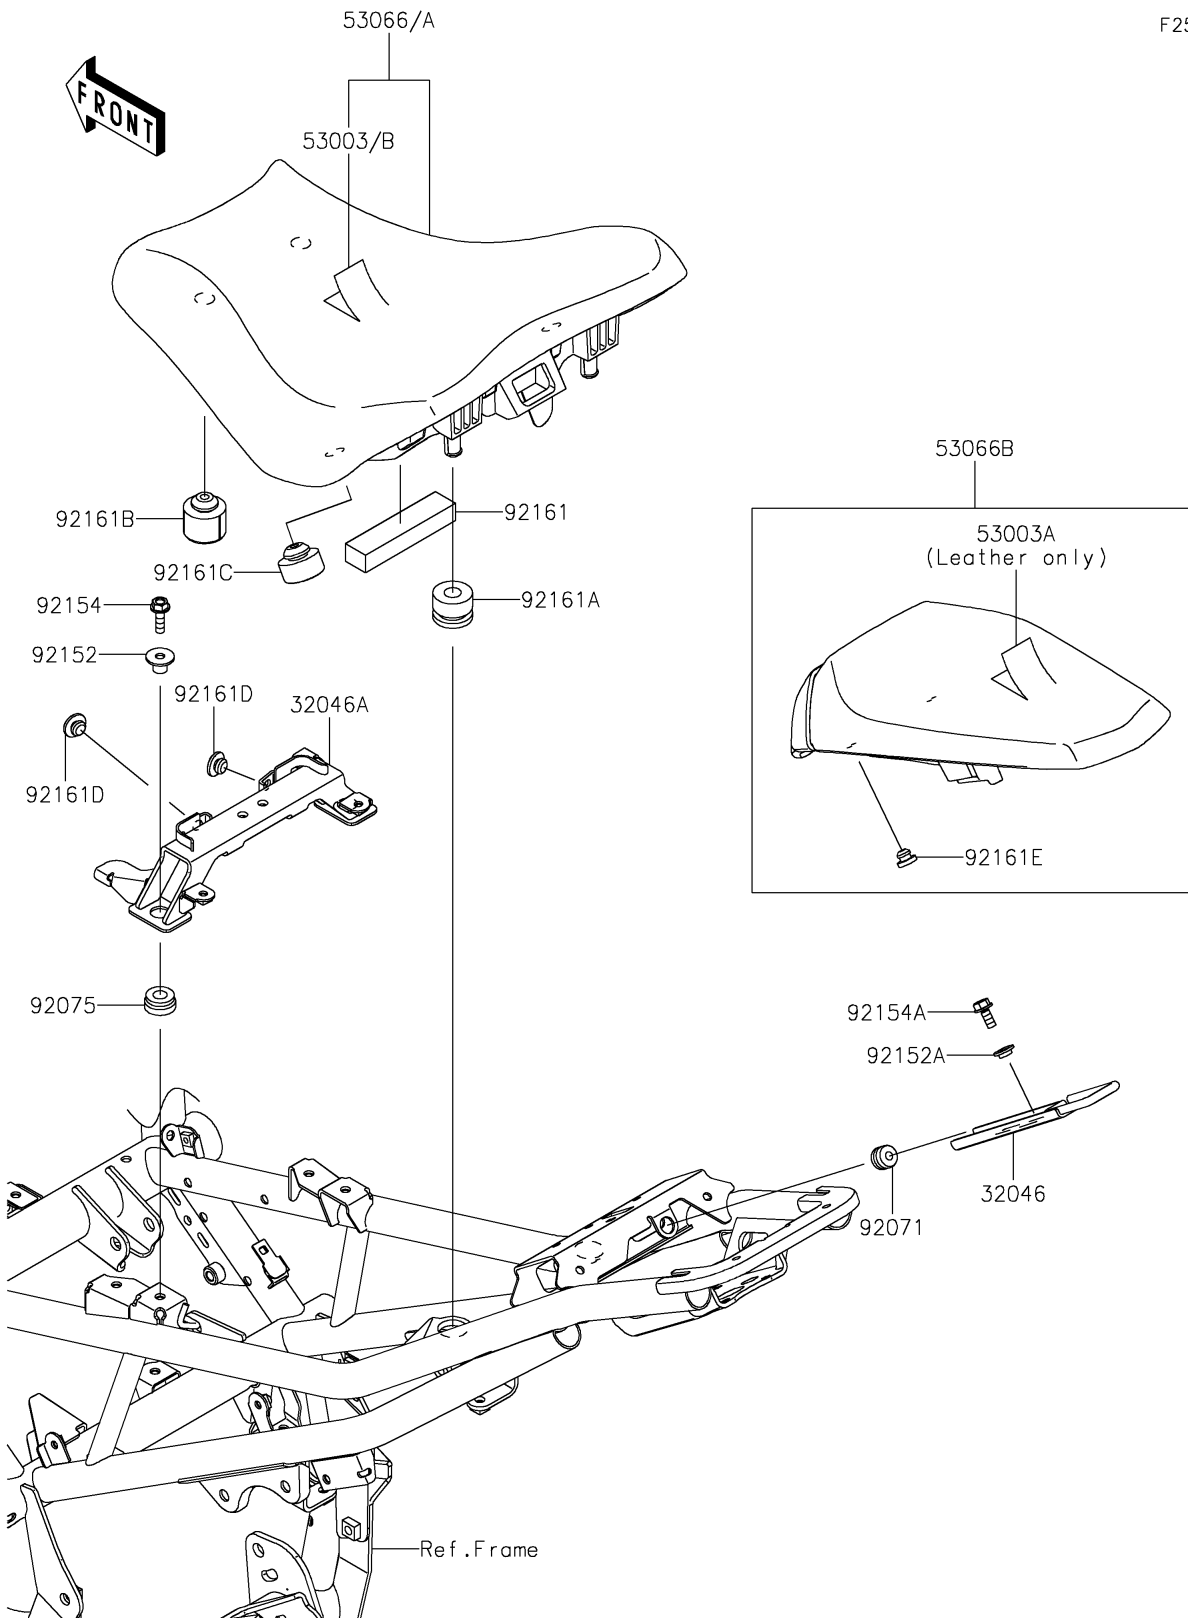

2021 Z900 ABS

PARTS DIAGRAM

Seat

F2510

2021 Z900 ABS

PARTS LIST

Seat

ITEM NAME	PART NUMBER	QUANTITY
BRACKET-SEAT,FR LOCK (Ref # 32046)	32046-0401	1
BRACKET-SEAT,FR (Ref # 32046A)	32046-0450	1
LEATHER,RR SEAT,BLACK (Ref # 53003A)	53003-0433-MA	1
SEAT-ASSY,RR,BLACK+BLK (Ref # 53066B)	53066-0668-12Y	1
GROMMET (Ref # 92071)	92071-0038	1
DAMPER (Ref # 92075)	92075-277	2
COLLAR (Ref # 92152)	92152-2616	2
COLLAR,L=4.6 (Ref # 92152A)	92152-2694	1
BOLT,FLANGED,6X20 (Ref # 92154)	92154-0776	2
BOLT-FLANGED,6X14 (Ref # 92154A)	92154-4292	1
DAMPER,20X90X15 (Ref # 92161)	92161-1867	1
DAMPER,12X28X21 (Ref # 92161A)	92161-1913	2
DAMPER,14X30X22 (Ref # 92161B)	92161-1969	2
DAMPER,14X30X14.5 (Ref # 92161C)	92161-1970	2
DAMPER (Ref # 92161D)	92161-2250	2
DAMPER (Ref # 92161E)	92161-2308	2