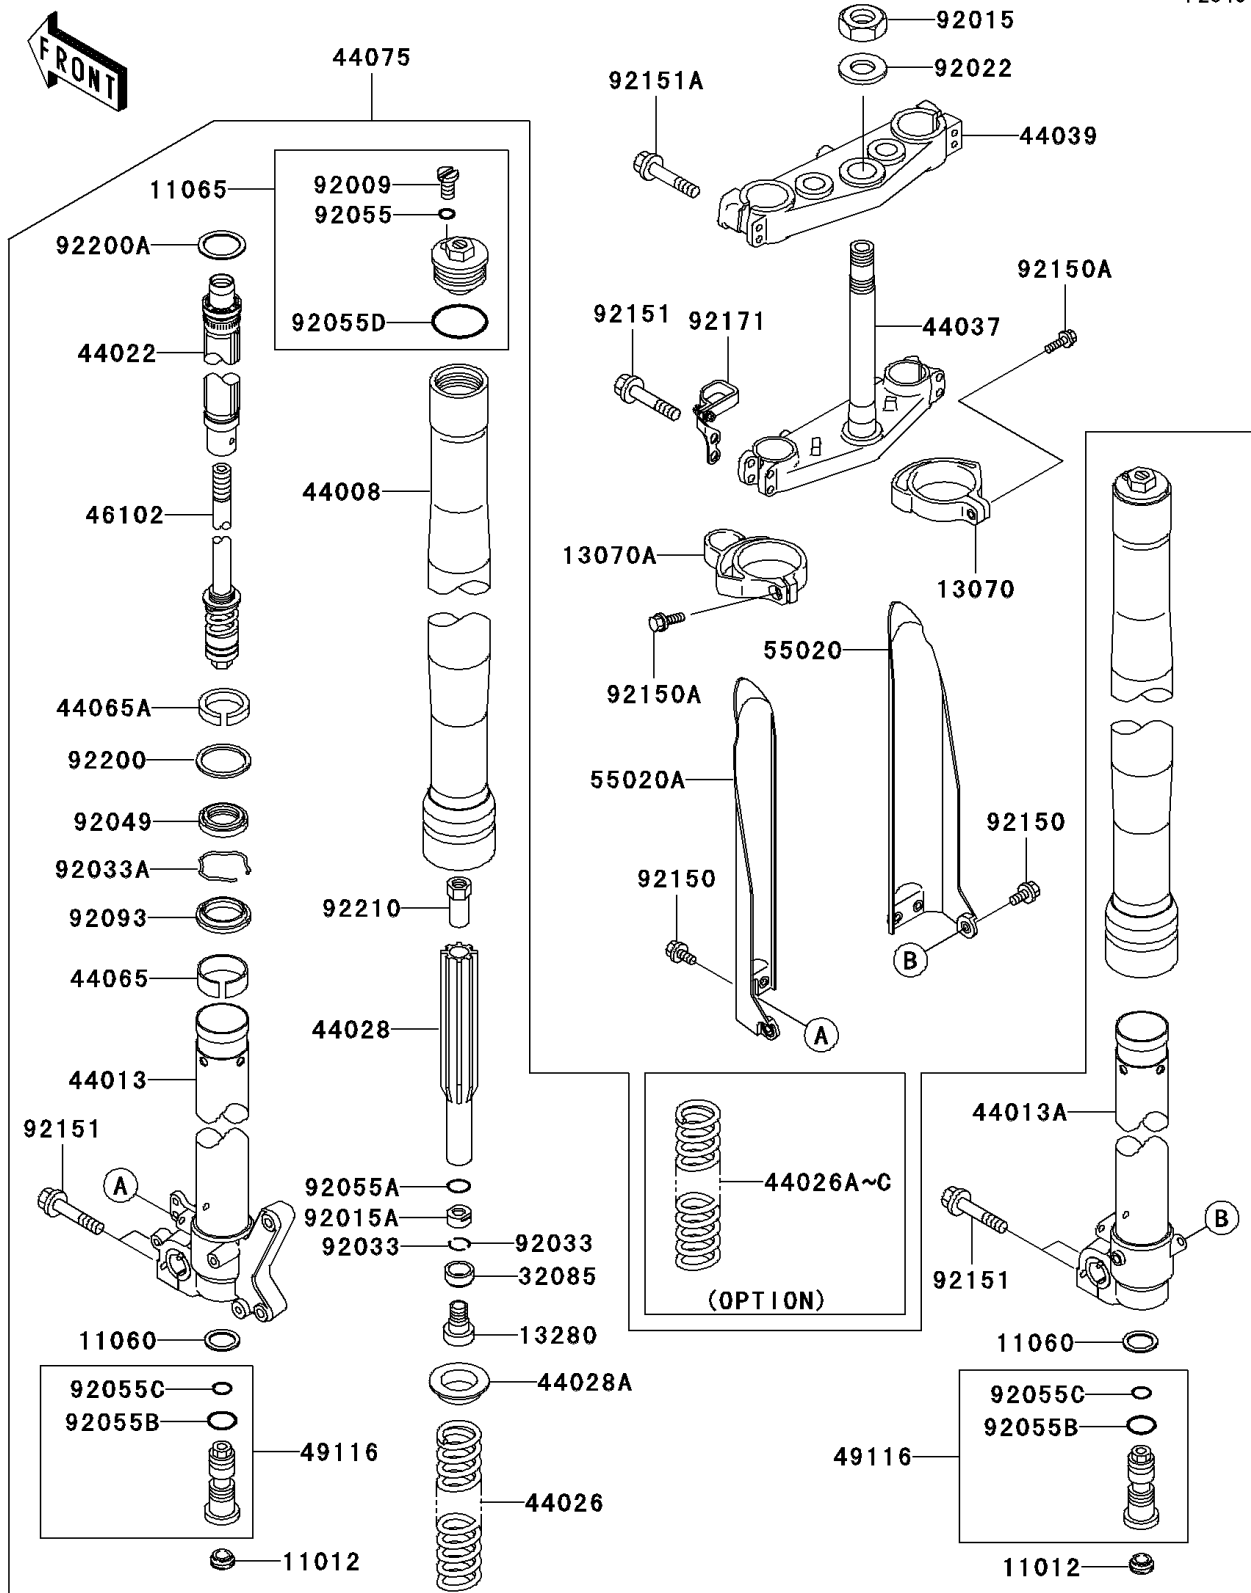

2002 KX250

PARTS DIAGRAM

Front Fork

F2340

2002 KX250

PARTS LIST

Front Fork

ITEM NAME

PART NUMBER

QUANTITY
