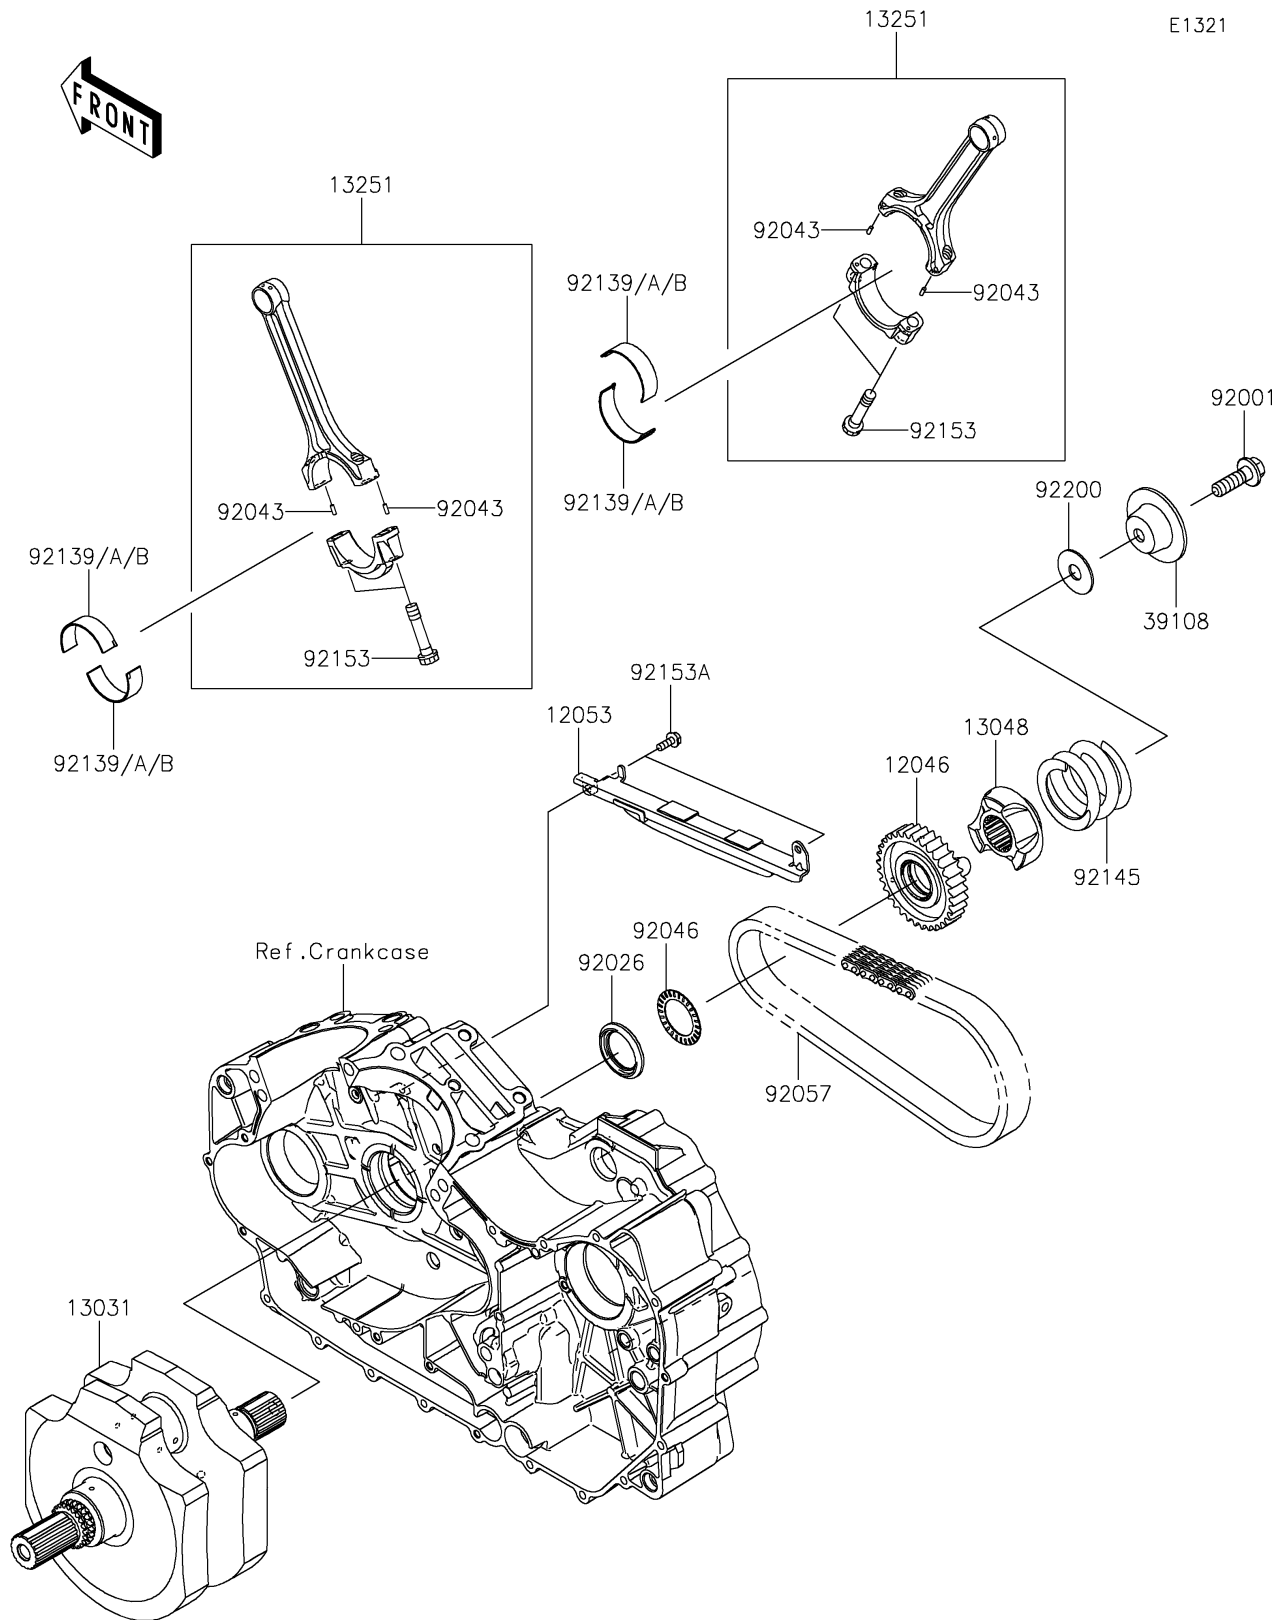

## PARTS DIAGRAM

### Crankshaft

## PARTS LIST

### Crankshaft

ITEM NAME	PART NUMBER	QUANTITY
SPROCKET,PRIMARY,33T (Ref # 12046)	12046-0065	1
GUIDE-CHAIN,PRIMARY,UPP (Ref # 12053)	12053-0122	1
CRANKSHAFT-COMP (Ref # 13031)	13031-0104	1
CAM-DAMPER (Ref # 13048)	13048-0017	1
ROD-ASSY-CONNECTING (Ref # 13251)	13251-0026	2
RETAINER-SPRING (Ref # 39108)	39108-0014	1
BOLT,FLANGED,12X40 (Ref # 92001)	92001-1146	1
SPACER (Ref # 92026)	92026-0145	1
PIN,3X8.5 (Ref # 92043)	92043-0033	4
BEARING-NEEDLE (Ref # 92046)	92046-0033	1
CHAIN,PRIMARY,89HV303CF-92 (Ref # 92057)	92057-0155	1
BUSHING,CONNECTING ROD,BLUE (Ref # 92139)	92139-0225	4
BUSHING,CONNECTING ROD,BLACK (Ref # 92139A)	92139-0226	AR
BUSHING,CONNECTING ROD,BROWN (Ref # 92139B)	92139-0227	AR
SPRING,58X11X46.5 (Ref # 92145)	92145-0592	1
BOLT,CONNECTING ROD (Ref # 92153)	92153-0314	4
BOLT,FLANGED,6X16 (Ref # 92153A)	92153-0713	2
WASHER,12X34X1.6 (Ref # 92200)	92200-0478	1