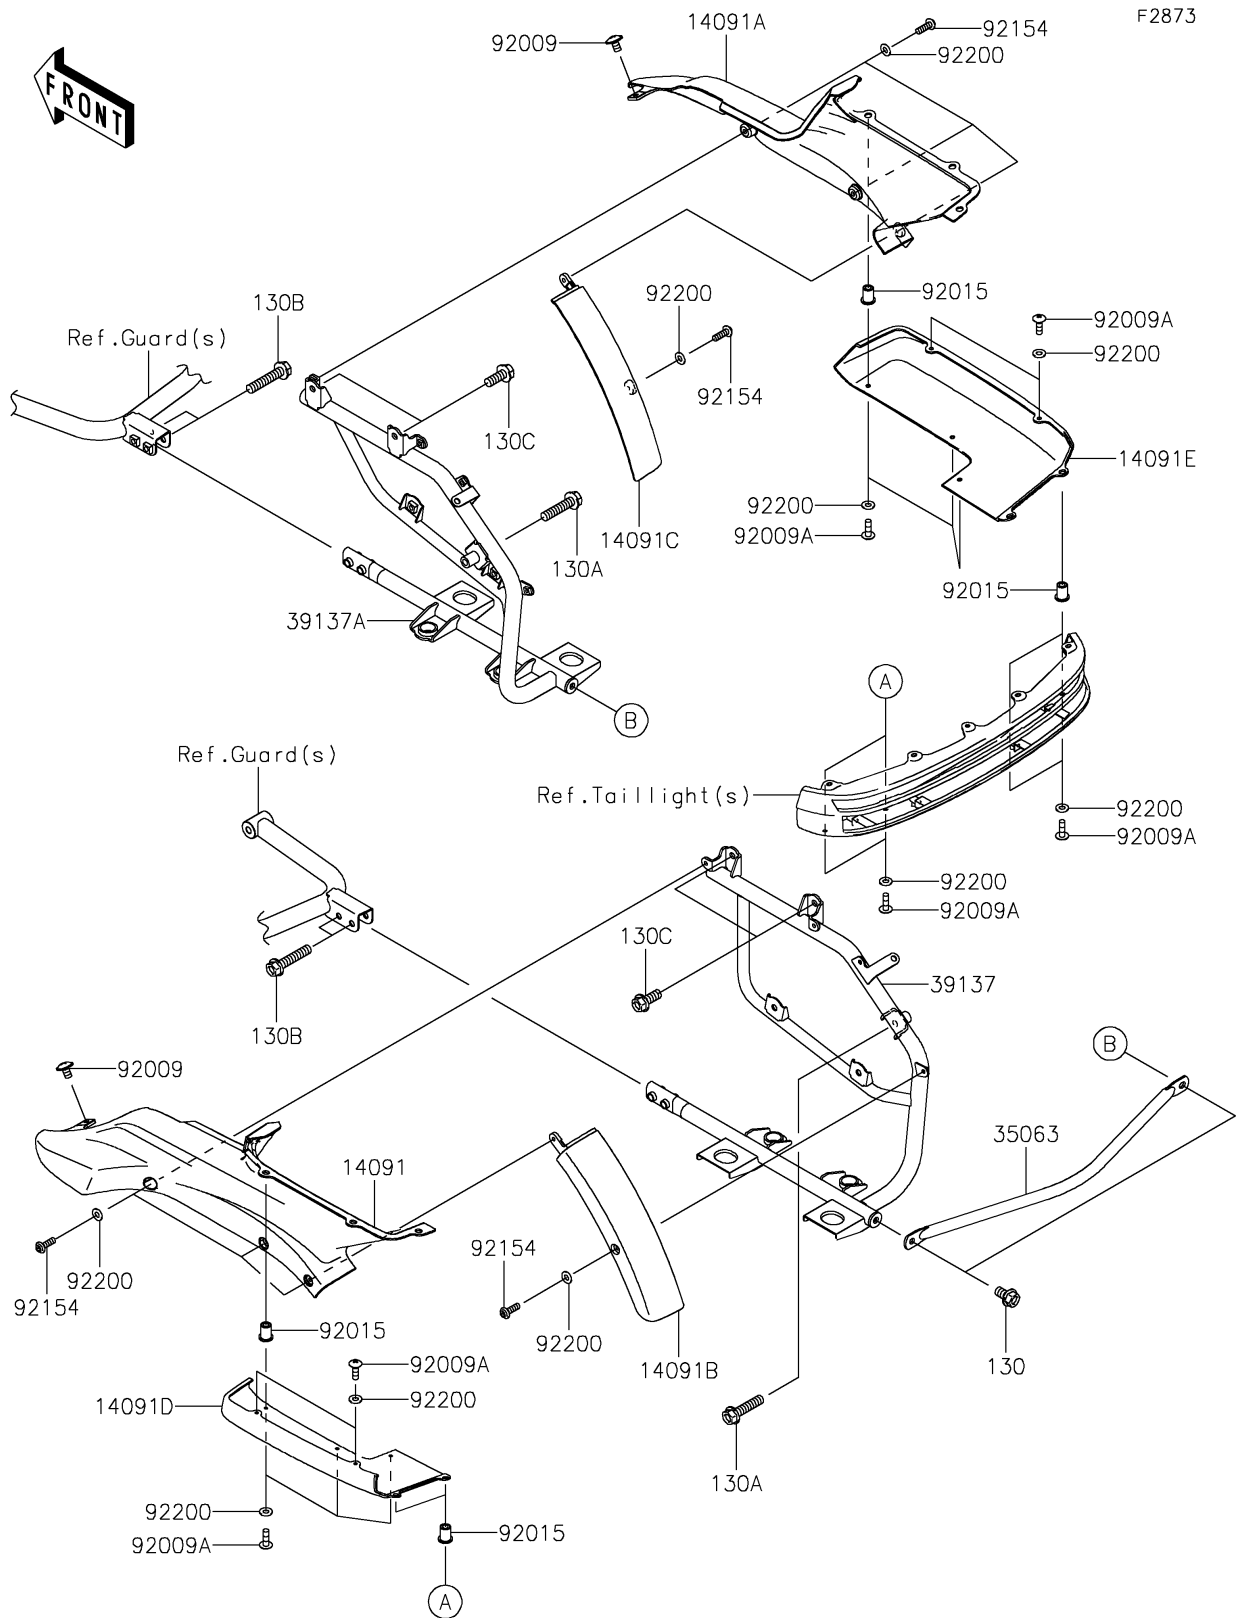

2021 VULCAN® 1700 VOYAGER® ABS

PARTS DIAGRAM

Saddlebags(Side Bag Bracket)

2021 VULCAN® 1700 VOYAGER® ABS

Kawasaki
Let the Good Times Roll®

PARTS LIST

Saddlebags(Side Bag Bracket)

ITEM NAME	PART NUMBER	QUANTITY
BOLT-FLANGED,8X14 (Ref # 130)	130BA0814	2
BOLT-FLANGED,8X35 (Ref # 130A)	130BA0835	2
BOLT-FLANGED,8X40 (Ref # 130B)	130BA0840	4
BOLT-FLANGED,8X20 (Ref # 130C)	130CA0820	4
COVER,STAY,LWR,LH (Ref # 14091)	14091-0950	1
COVER,STAY,LWR,RH (Ref # 14091A)	14091-0951	1
COVER,STRUT,LH (Ref # 14091B)	14091-0957	1
COVER,STRUT,RH (Ref # 14091C)	14091-0958	1
COVER,STAY,UPP,LH (Ref # 14091D)	14091-1661	1
COVER,STAY,UPP,RH (Ref # 14091E)	14091-1662	1
STAY,PANNIER (Ref # 35063)	35063-0537	1
STAY-COMP,PANNIER,LH (Ref # 39137)	39137-0048	1
STAY-COMP,PANNIER,RH (Ref # 39137A)	39137-0049	1
SCREW,6X10,WHITE (Ref # 92009)	92009-1286	2
SCREW,5X16,WHITE (Ref # 92009A)	92009-1464	14
NUT,WELL,5MM (Ref # 92015)	92015-1757	10
BOLT,SOCKET,5X16 (Ref # 92154)	92154-0287	8
WASHER,NATURAL,5.3X11.5X1.0 (Ref # 92200)	92200-0538	22