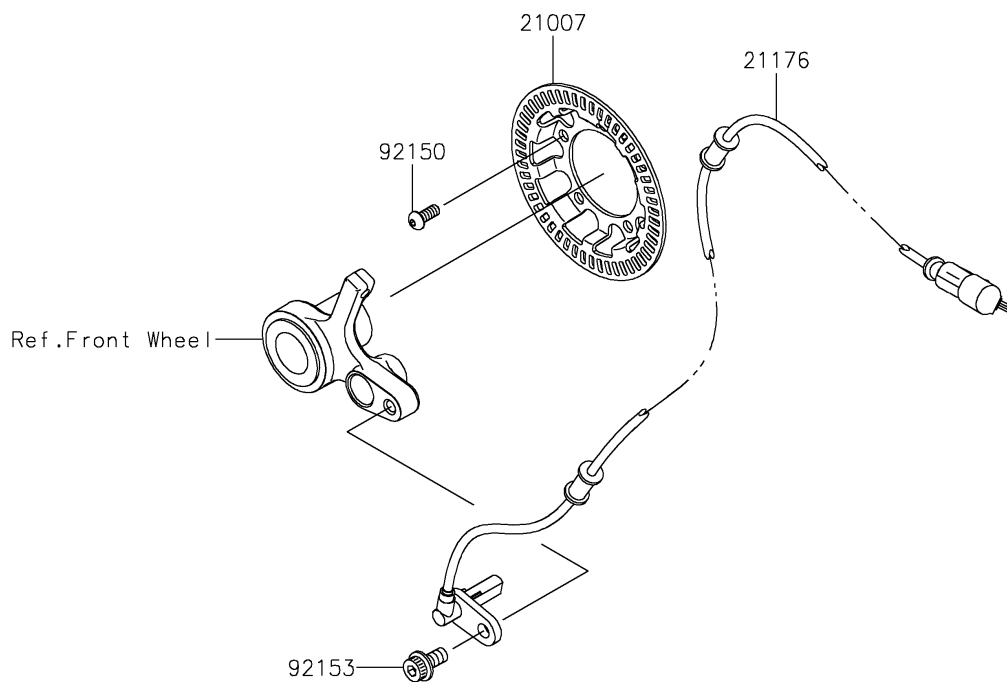

2021 VULCAN® 1700 VOYAGER® ABS

PARTS DIAGRAM Front Master Cylinder

F2291

2021 VULCAN® 1700 VOYAGER® ABS

PARTS LIST

Front Master Cylinder

ITEM NAME	PART NUMBER	QUANTITY
-----------	-------------	----------
