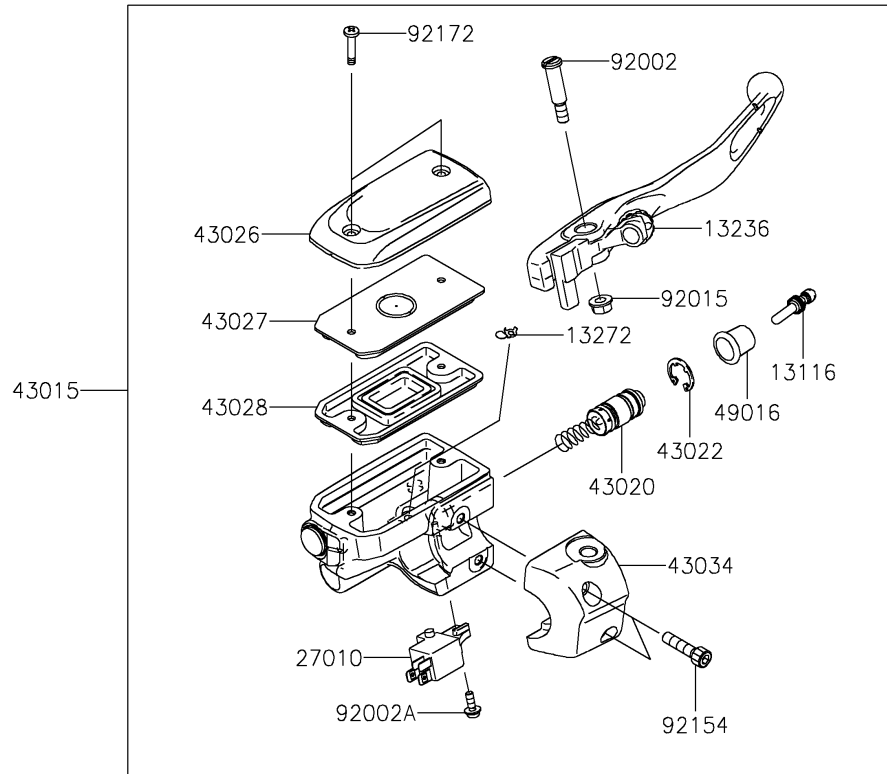

2021 VULCAN® 1700 VOYAGER® ABS

PARTS DIAGRAM Front Master Cylinder

F2291

2021 VULCAN® 1700 VOYAGER® ABS

PARTS LIST

Front Master Cylinder

ITEM NAME	PART NUMBER	QUANTITY
-----------	-------------	----------
