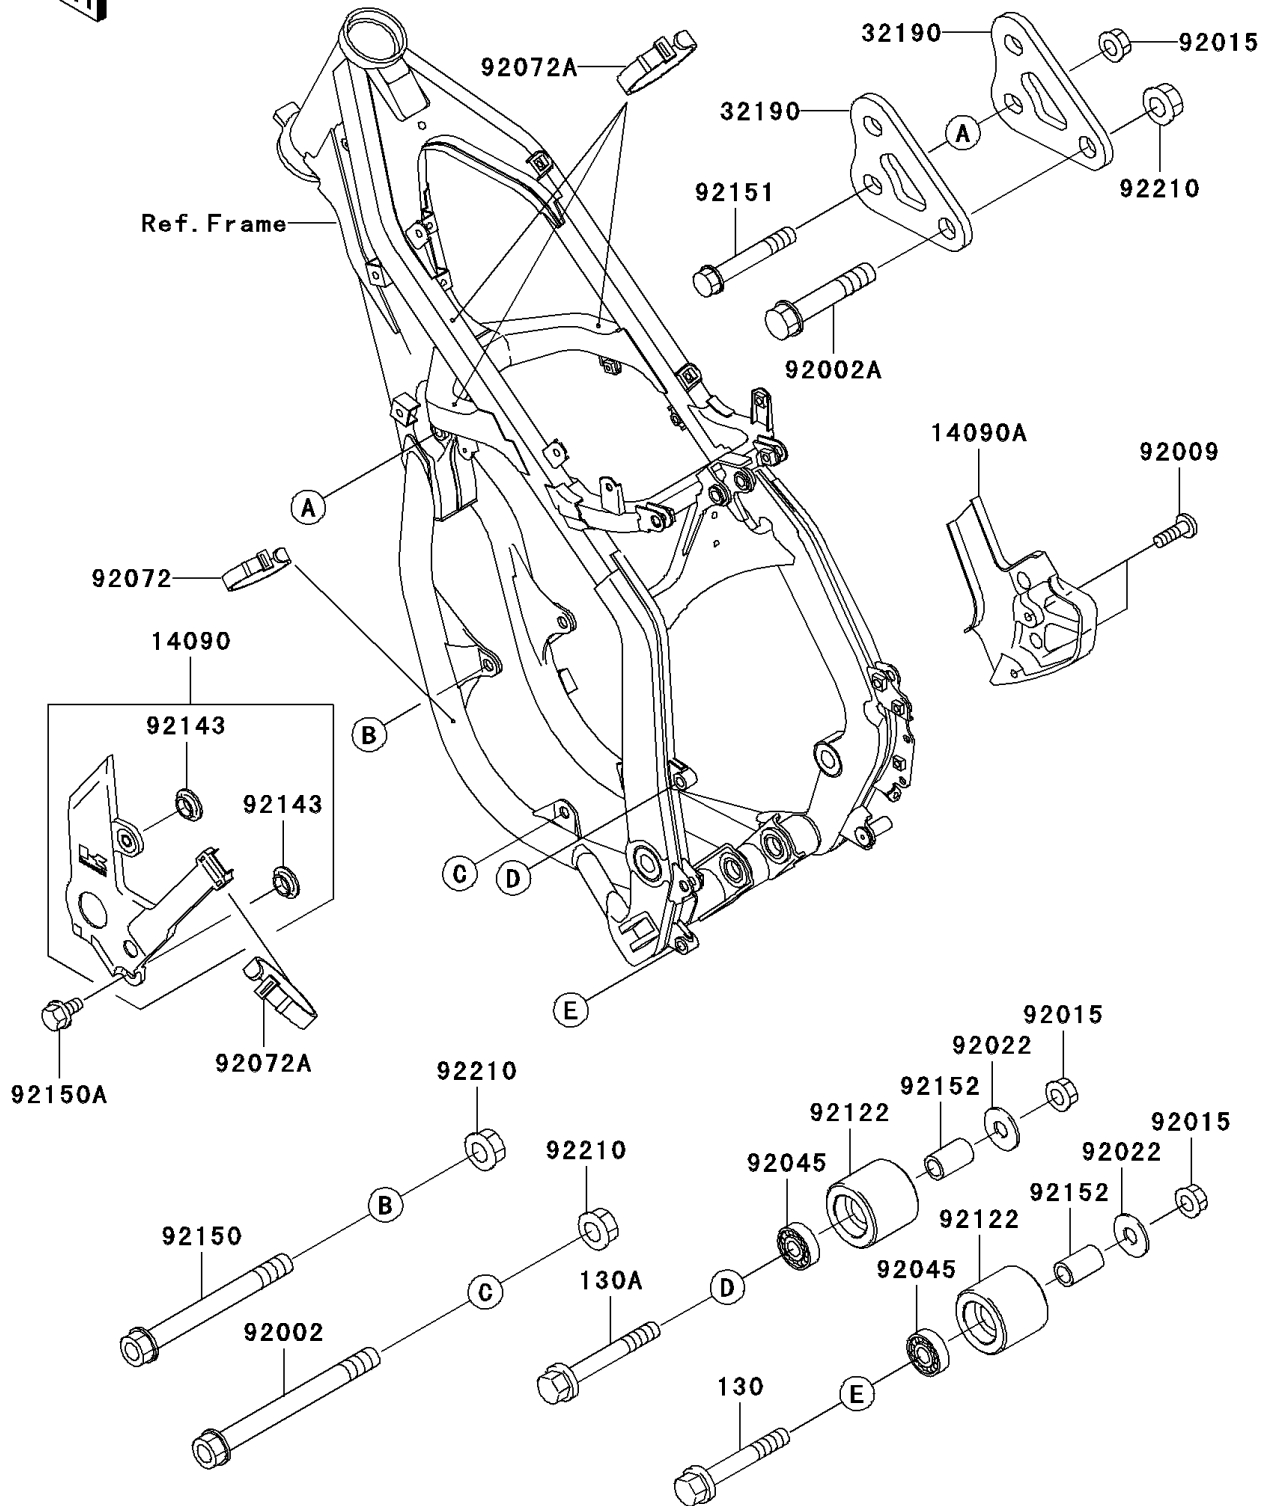

2002 KX250

PARTS DIAGRAM

Frame Fittings

F2131

2002 KX250

PARTS LIST

Frame Fittings

Kawasaki

Let the Good Times Roll®

ITEM NAME

PART NUMBER

QUANTITY
