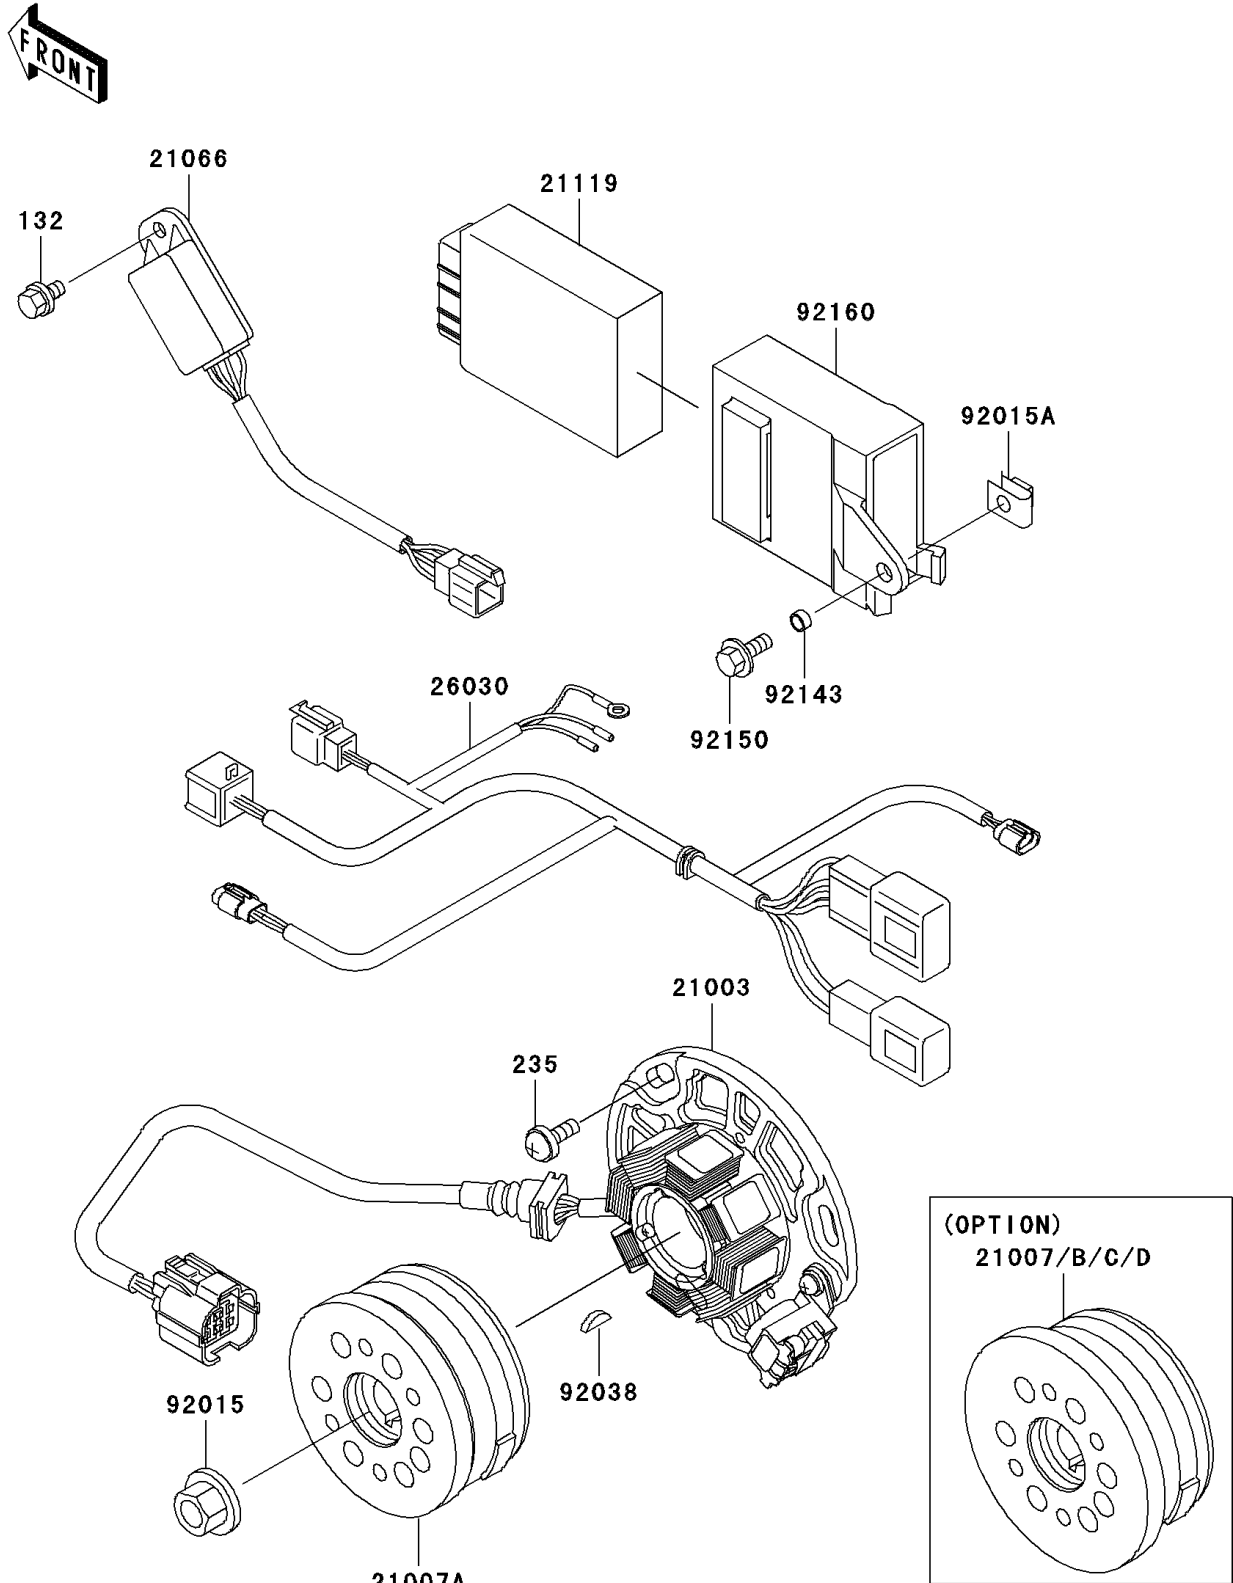

2002 KX250

PARTS DIAGRAM

Generator

E1810

2002 KX250

PARTS LIST

Generator

Kawasaki

Let the Good Times Roll®

ITEM NAME

PART NUMBER

QUANTITY
