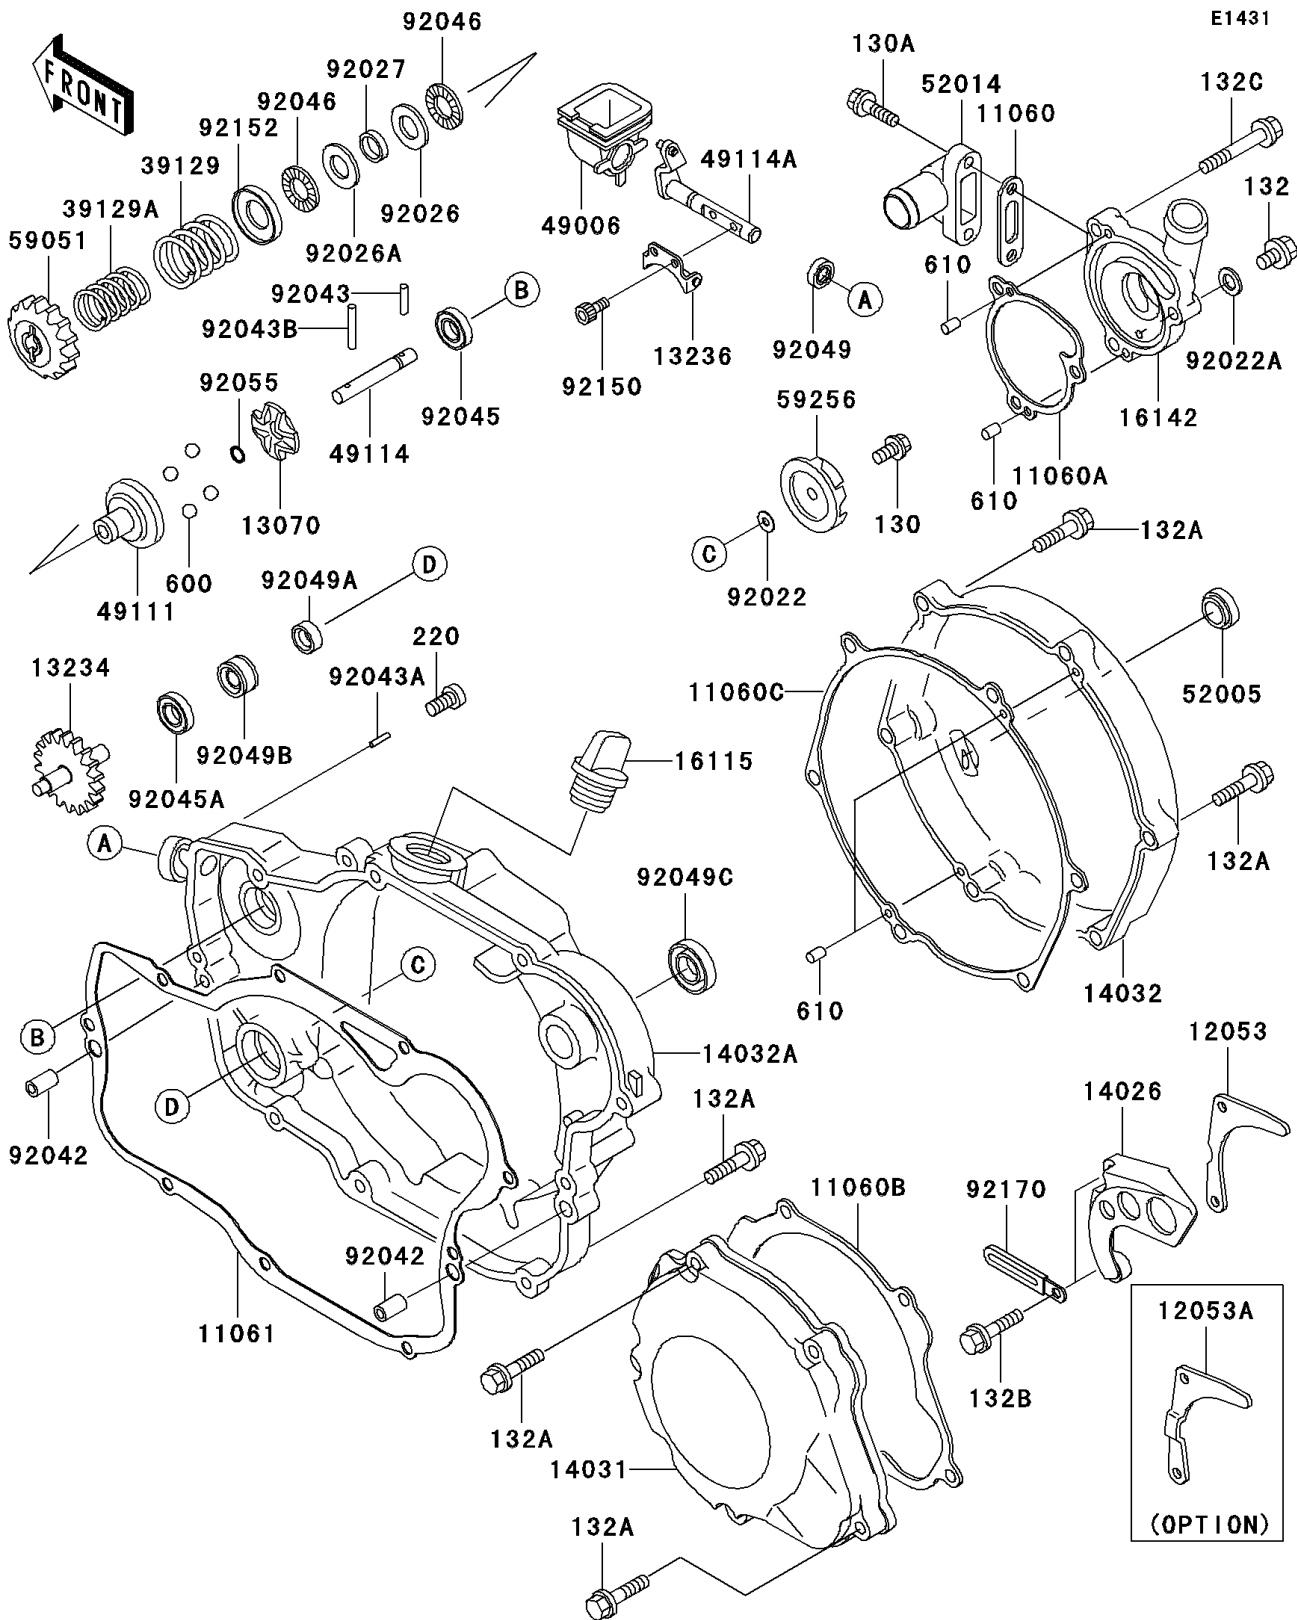

2002 KX250

PARTS DIAGRAM

Engine Cover(s)

2002 KX250

PARTS LIST

Engine Cover(s)

ITEM NAME

PART NUMBER

QUANTITY
