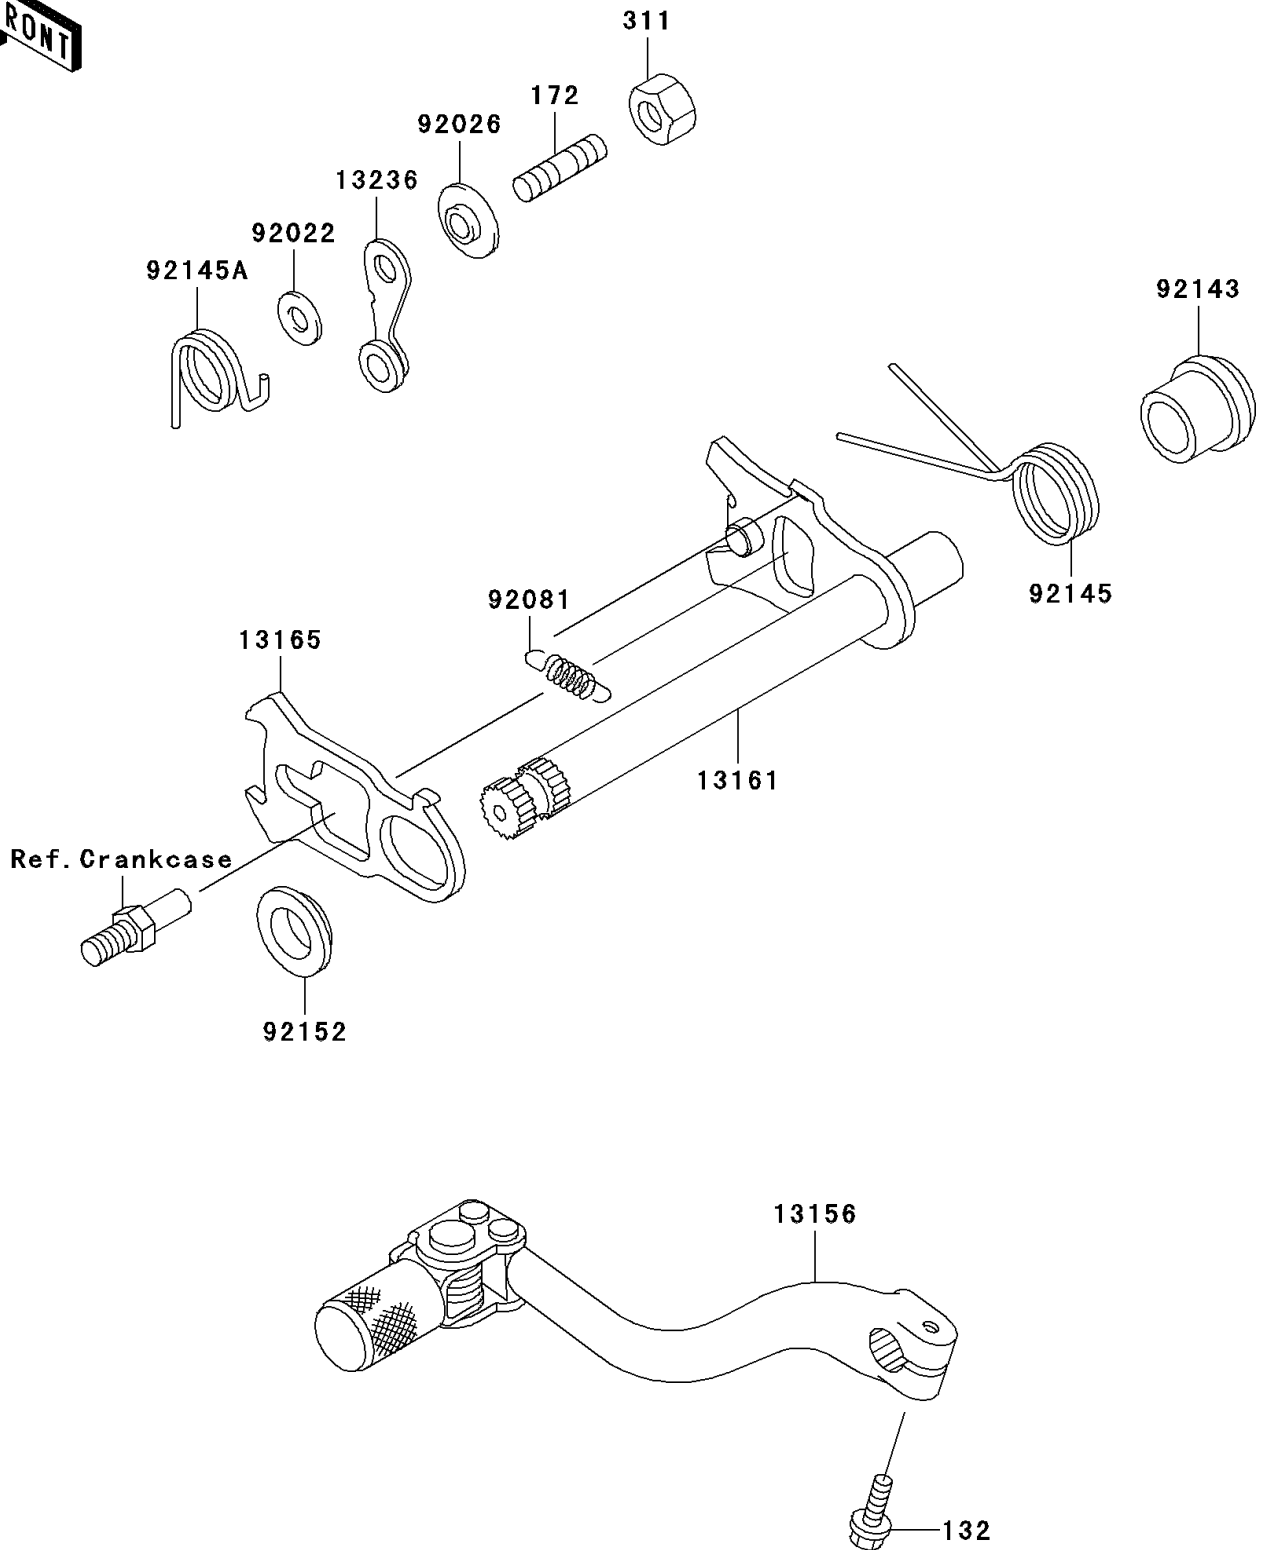

2002 KX250

PARTS DIAGRAM

Gear Change Mechanism

E1370

2002 KX250

PARTS LIST

Gear Change Mechanism

ITEM NAME

PART NUMBER

QUANTITY
