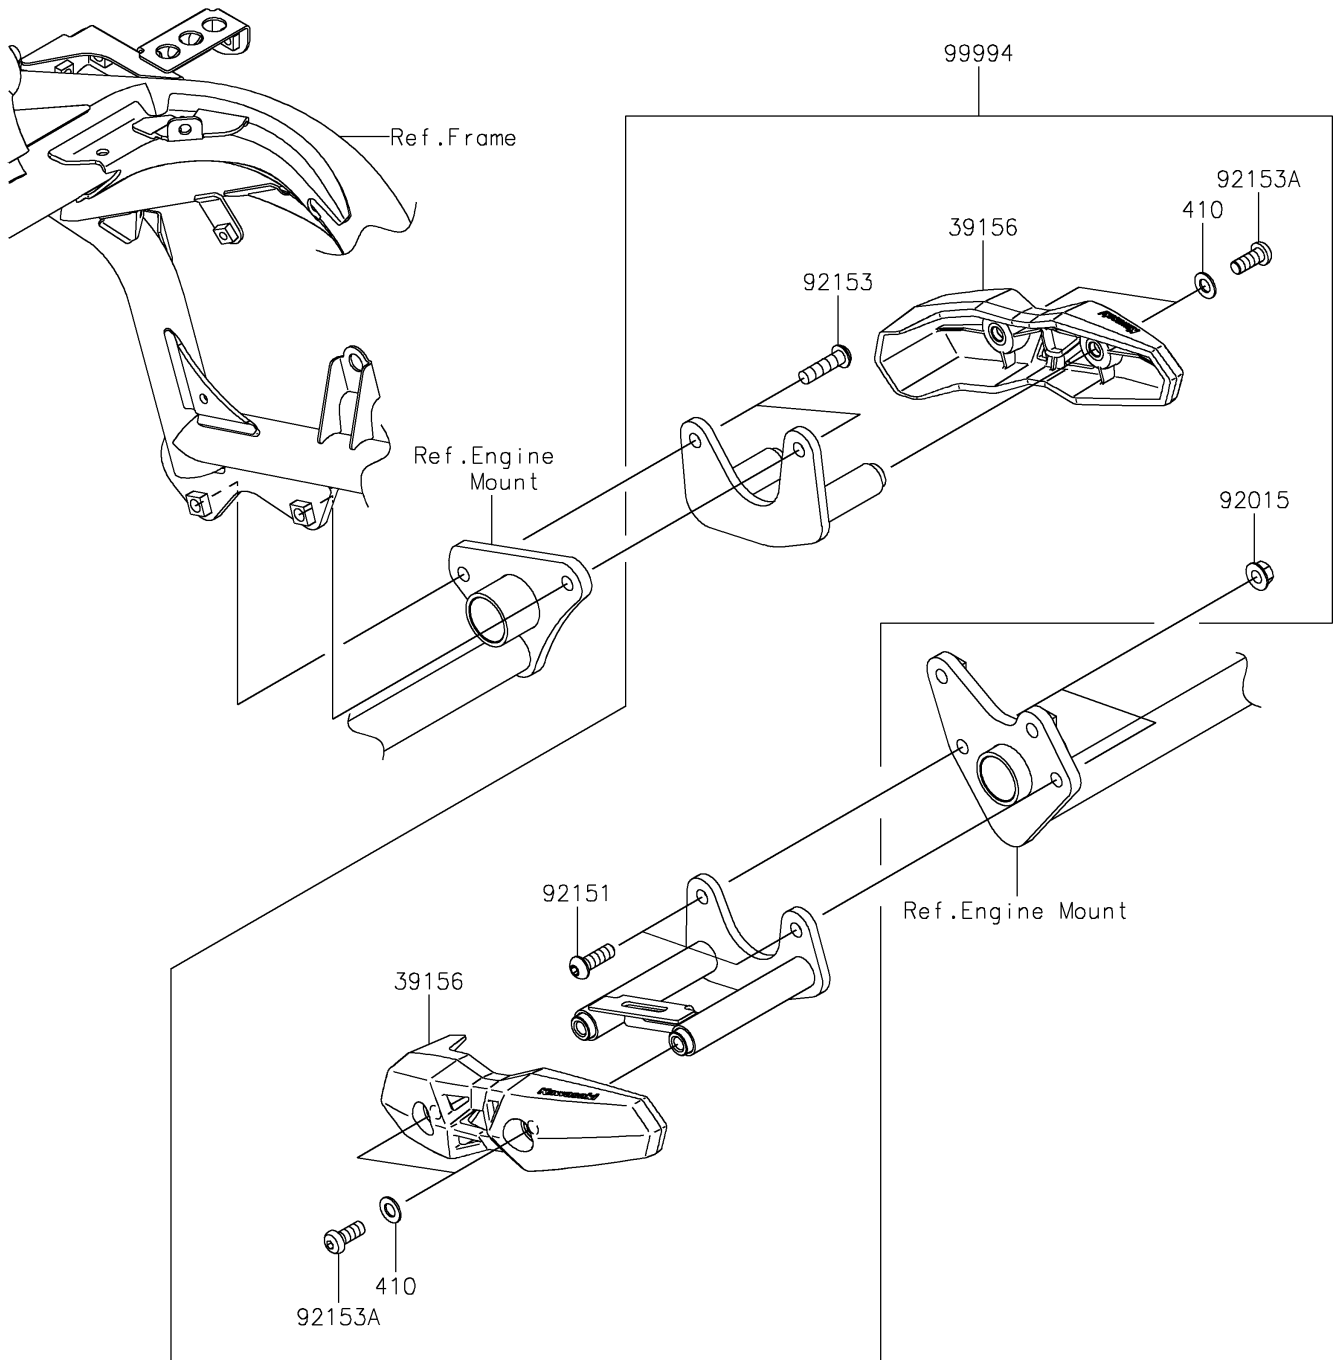

## PARTS DIAGRAM

### Accessory(Engine Guard)

F2910B

## PARTS LIST

### Accessory(Engine Guard)

ITEM NAME	PART NUMBER	QUANTITY
PAD,SLIDER (Ref # 39156)	39156-1818	2
WASHER-PLAIN-SMALL,8MM,BLACK (Ref # 410)	410AB0800	4
NUT,FLANGED,8MM (Ref # 92015)	92015-1014	2
BOLT,SOCKET,8X25 (Ref # 92151)	92151-1327	2
BOLT,SOCKET,8X30 (Ref # 92153)	92153-0393	2
BOLT,SOCKET,8X20 (Ref # 92153A)	92153-0912	4
KIT-ACCESSORY,GUARD-ENGINE (Ref # 99994)	99994-0477	1