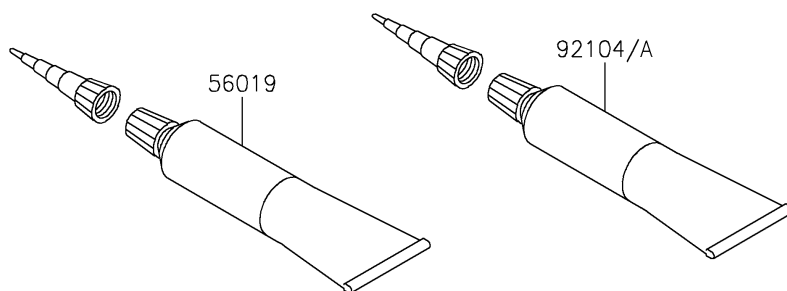

2021 VERSYS® 650 ABS

PARTS DIAGRAM

Owner's Tools

F2810

2021 VERSYS® 650 ABS

PARTS LIST

Owner's Tools

ITEM NAME	PART NUMBER	QUANTITY
TOOL-KIT (Ref # 56007)	56007-0128	1
BAG,TOOL (Ref # 56008)	56008-0036	1
GASKET-LIQUID,TB1211,WHITE (Ref # 56019)	56019-120	1
GASKET-LIQUID,TB1211F,CLEAR (Ref # 92104)	92104-0004	1
GASKET-LIQUID,TB1216B,BLACK (Ref # 92104A)	92104-1064	1
GRIP-SCREW DRIVER (Ref # 92106)	92106-0004	1
TOOL-DRIVER,#2PHILLIPS&SLOT (Ref # 92107)	92107-0019	1
TOOL-WRENCH,BOX END,22MM (Ref # 92110)	92110-0064	1
TOOL-WRENCH,BOX END,27MM (Ref # 92110A)	92110-0065	1
TOOL-WRENCH,OPEN END,10X12 (Ref # 92110B)	92110-0564	1
TOOL-WRENCH,OPEN END,12X14 (Ref # 92110C)	92110-0565	1
TOOL-WRENCH,ALLEN,5MM (Ref # 92110D)	92110-0566	1
TOOL-WRENCH,ALLEN,4MM (Ref # 92110E)	92110-0567	1
TOOL-BAR,WRENCH (Ref # 92111)	92111-0008	1
TOOL-PLIERS (Ref # 92112)	92112-0007	1
TOOL-WRENCH,ALLEN,6MM (Ref # 92127)	92127-003	1