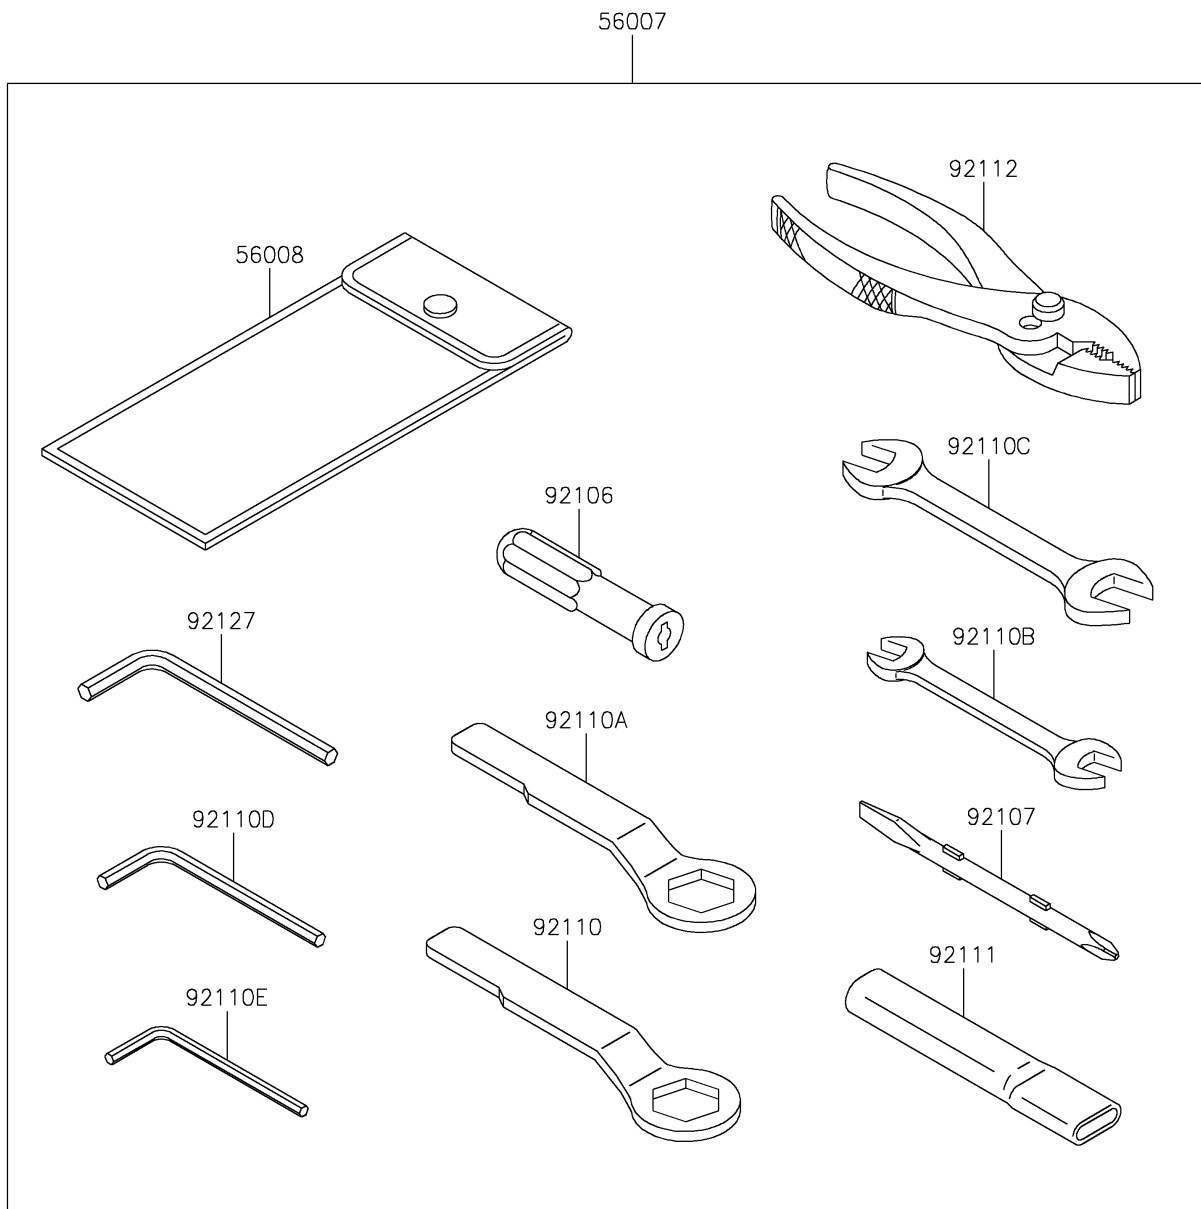

2021 VERSYS® 650 ABS

PARTS DIAGRAM

Owner's Tools

F2810

2021 VERSYS® 650 ABS

PARTS LIST

Owner's Tools

ITEM NAME	PART NUMBER	QUANTITY
TOOL-KIT (Ref # 56007)	56007-0128	1
BAG,TOOL (Ref # 56008)	56008-0036	1
GASKET-LIQUID,TB1211,WHITE (Ref # 56019)	56019-120	1
GASKET-LIQUID,TB1211F,CLEAR (Ref # 92104)	92104-0004	1
GASKET-LIQUID,TB1216B,BLACK (Ref # 92104A)	92104-1064	1
GRIP-SCREW DRIVER (Ref # 92106)	92106-0004	1
TOOL-DRIVER,#2PHILLIPS&SLOT (Ref # 92107)	92107-0019	1
TOOL-WRENCH,BOX END,22MM (Ref # 92110)	92110-0064	1
TOOL-WRENCH,BOX END,27MM (Ref # 92110A)	92110-0065	1
TOOL-WRENCH,OPEN END,10X12 (Ref # 92110B)	92110-0564	1
TOOL-WRENCH,OPEN END,12X14 (Ref # 92110C)	92110-0565	1
TOOL-WRENCH,ALLEN,5MM (Ref # 92110D)	92110-0566	1
TOOL-WRENCH,ALLEN,4MM (Ref # 92110E)	92110-0567	1
TOOL-BAR,WRENCH (Ref # 92111)	92111-0008	1
TOOL-PLIERS (Ref # 92112)	92112-0007	1
TOOL-WRENCH,ALLEN,6MM (Ref # 92127)	92127-003	1