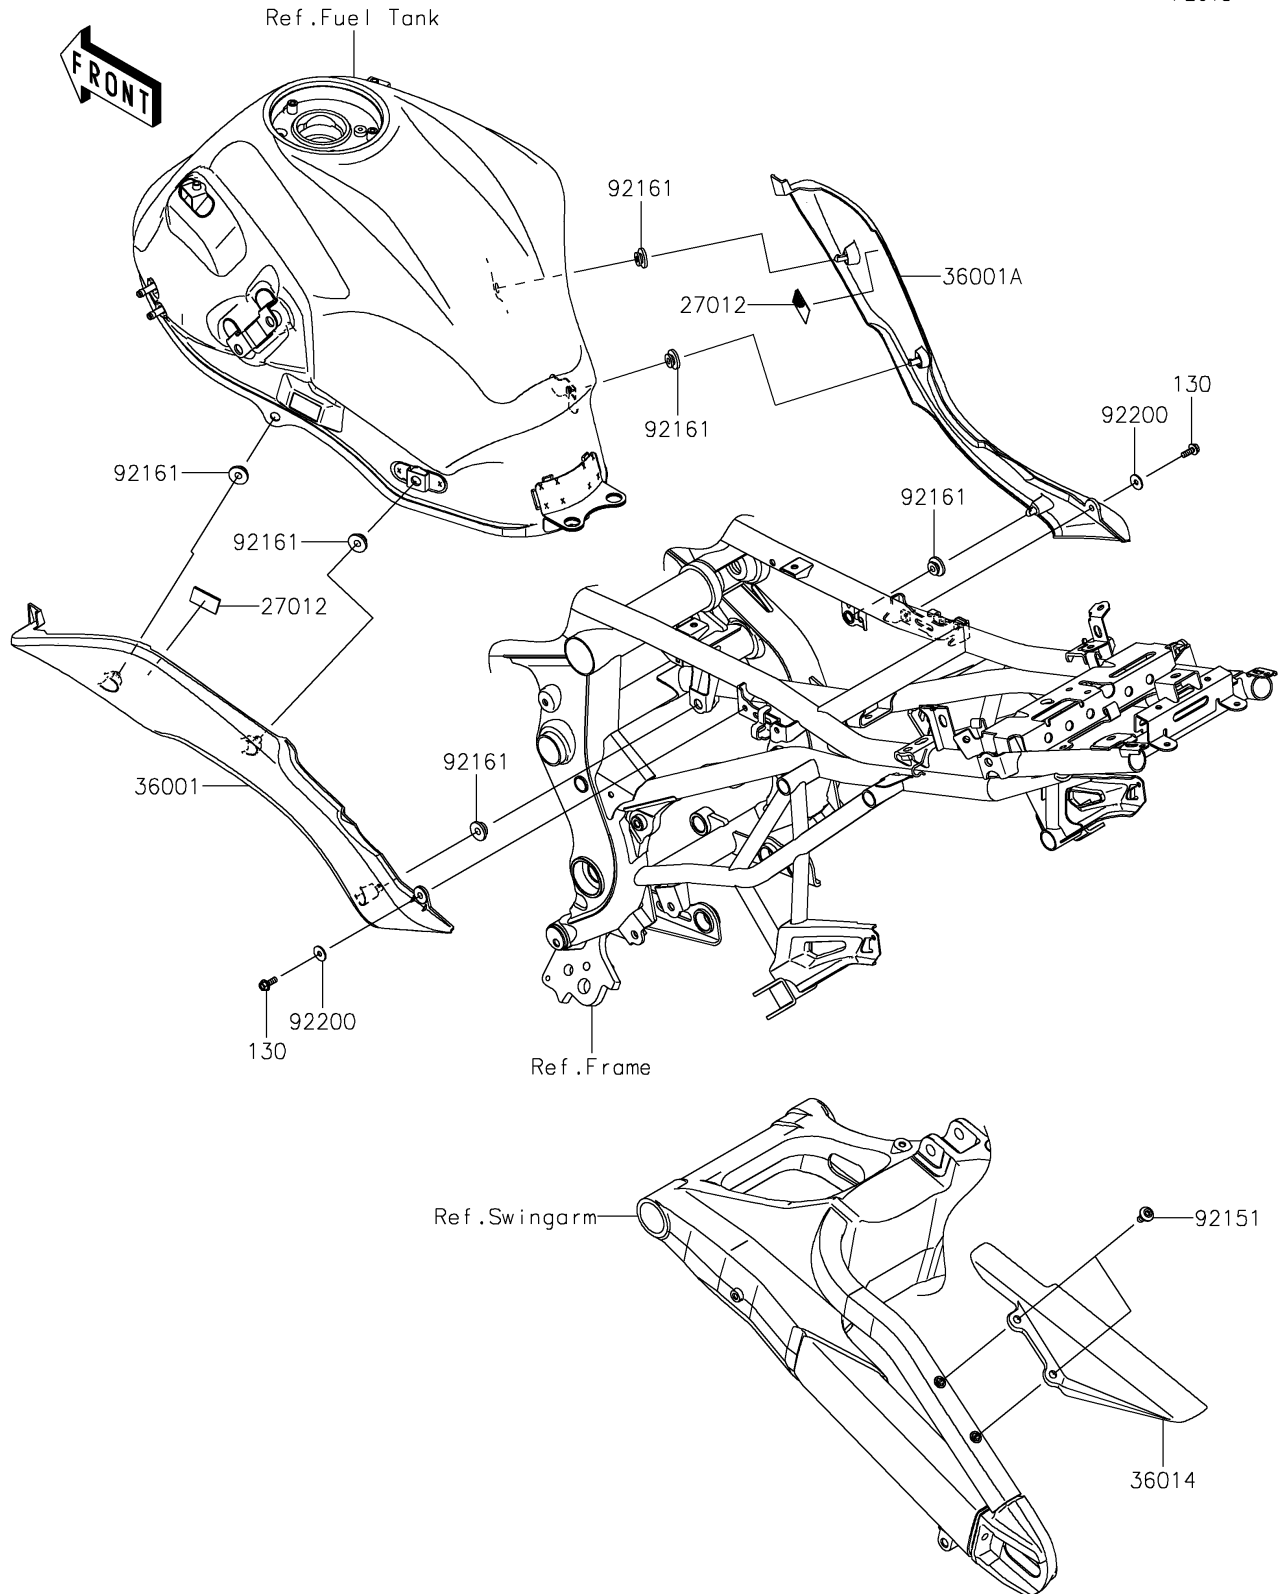

## PARTS DIAGRAM

### Side Covers/Chain Cover

F2610

## PARTS LIST

### Side Covers/Chain Cover

ITEM NAME	PART NUMBER	QUANTITY
BOLT-FLANGED,5X14 (Ref # 130)	130BA0514	2
HOOK (Ref # 27012)	27012-0751	2
COVER-SIDE,LH (Ref # 36001)	36001-0612	1
COVER-SIDE,RH (Ref # 36001A)	36001-0613	1
CASE-CHAIN,RR (Ref # 36014)	36014-0018	1
BOLT,SOCKET,6X14 (Ref # 92151)	92151-1654	2
DAMPER (Ref # 92161)	92161-1531	6
WASHER,5.2X16X1.2 (Ref # 92200)	92200-0583	2