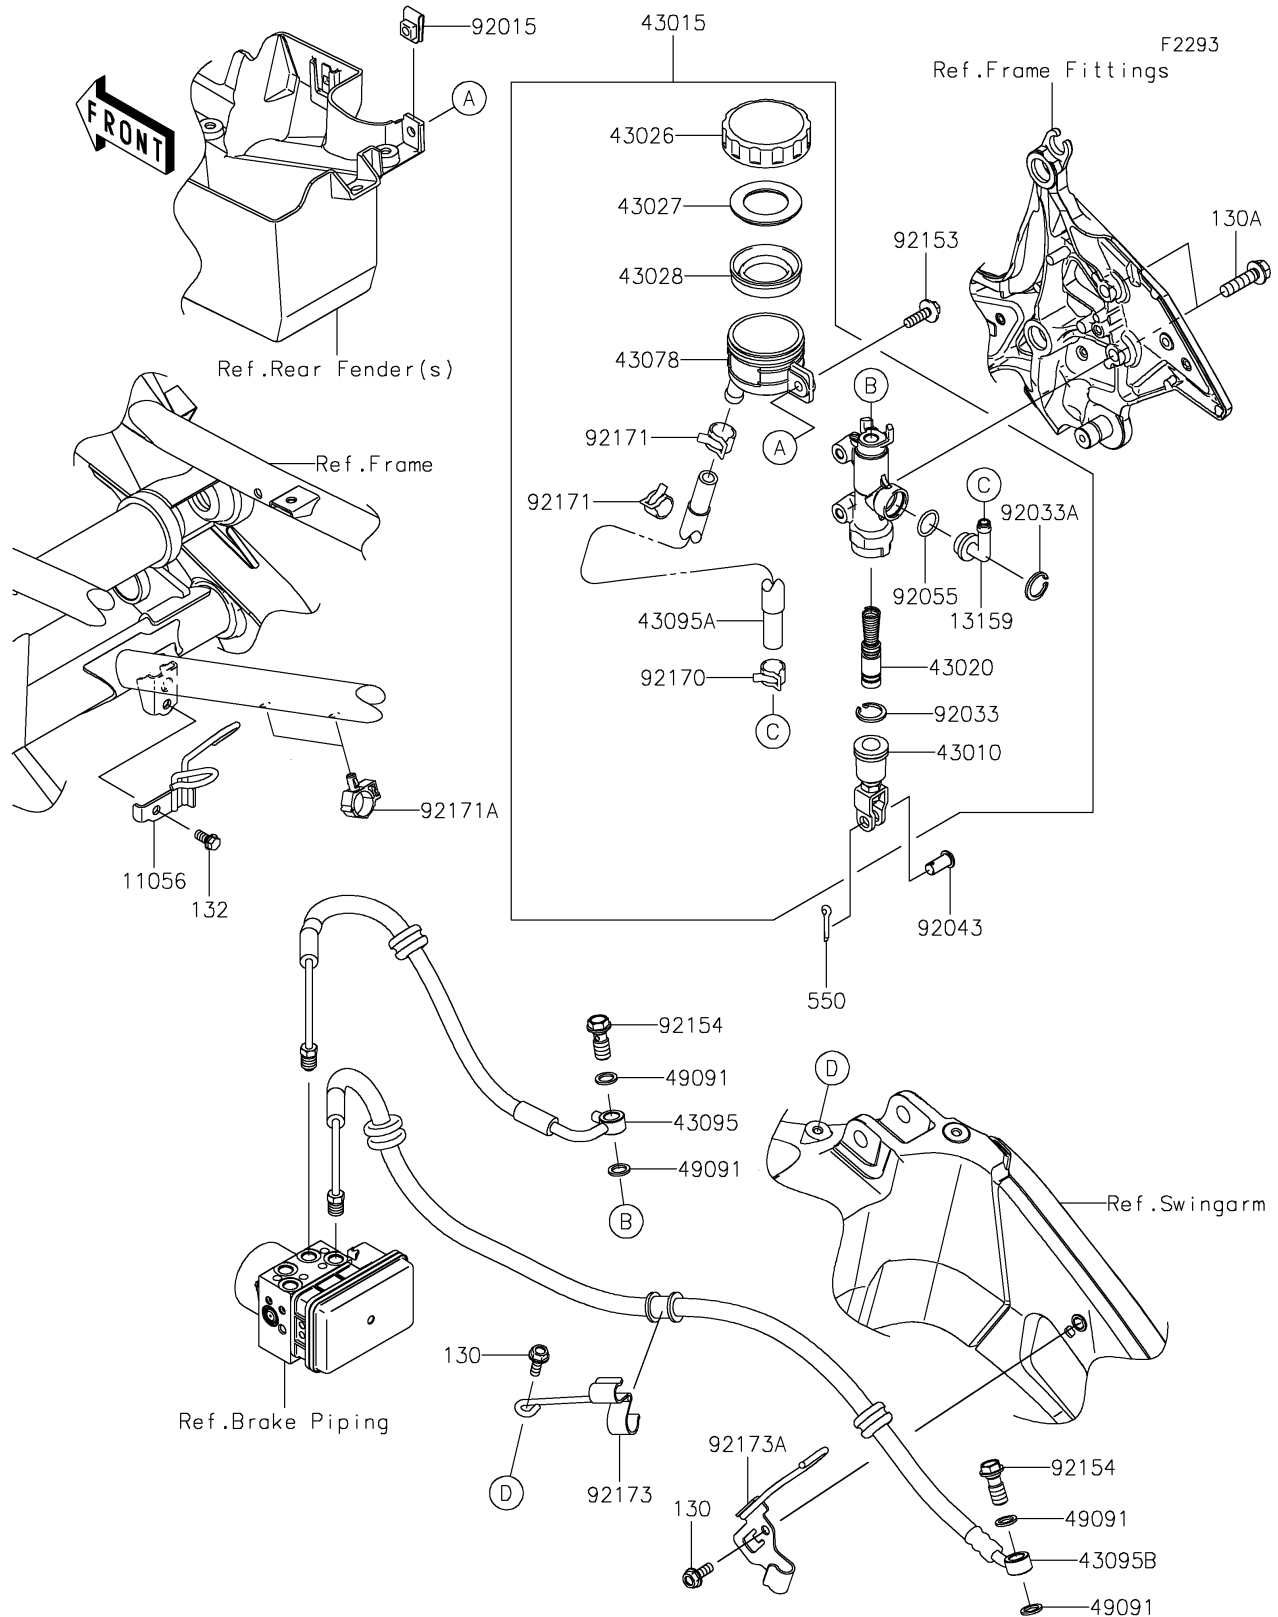

2021 VERSYS® 650 ABS

PARTS DIAGRAM

Rear Master Cylinder

2021 VERSYS® 650 ABS

PARTS LIST

Rear Master Cylinder

ITEM NAME	PART NUMBER	QUANTITY
BRACKET,FRAME COMP (Ref # 11056)	11056-4072	1
BOLT-FLANGED,6X16 (Ref # 130)	130BB0616	2
BOLT-FLANGED,8X30 (Ref # 130A)	130CA0830	2
CONNECTOR (Ref # 13159)	13159-1056	1
BOLT-FLANGED-SMALL,6X12 (Ref # 132)	132BB0612	1
ROD-ASSY-BRAKE (Ref # 43010)	43010-1062	1
CYLINDER-ASSY-MASTER,RR (Ref # 43015)	43015-0602	1
PISTON-COMP-BRAKE (Ref # 43020)	43020-1094	1
CAP-BRAKE (Ref # 43026)	43026-1051	1
PLATE-DIAPHRAGM (Ref # 43027)	43027-1051	1
DIAPHRAGM,MASTER CYLINDER (Ref # 43028)	43028-1057	1
RESERVOIR,RR MASTER CYLINDER (Ref # 43078)	43078-1082	1
HOSE-BRAKE,RR M/C-ABS UNIT (Ref # 43095)	43095-0823	1
HOSE-BRAKE,500MM (Ref # 43095A)	43095-0842	1
HOSE-BRAKE,ABS UNIT-RR CAL. (Ref # 43095B)	43095-0938	1
WASHER-SEAL,10.1X14.5X1.5 (Ref # 49091)	49091-0001	4
PIN-COTTER,2.0X15 (Ref # 550)	550AA2015	1
NUT,6MM (Ref # 92015)	92015-1602	1
RING-SNAP,20.9X24.6X1.2 (Ref # 92033)	92033-0079	1
RING-SNAP,20.5MM (Ref # 92033A)	92033-1186	1
PIN (Ref # 92043)	92043-0182	1
RING-O,14.8X2.4 (Ref # 92055)	92055-0741	1
BOLT,6X22 (Ref # 92153)	92153-0725	1
BOLT,FLANGED,10X23 (Ref # 92154)	92154-0732	2
CLAMP,HOSE (Ref # 92170)	92170-1091	1
CLAMP,HOSE (Ref # 92171)	92171-0463	2
CLAMP (Ref # 92171A)	92171-0955	2
CLAMP,SWING ARM,FR (Ref # 92173)	92173-1290	1
CLAMP,SWING ARM (Ref # 92173A)	92173-1291	1