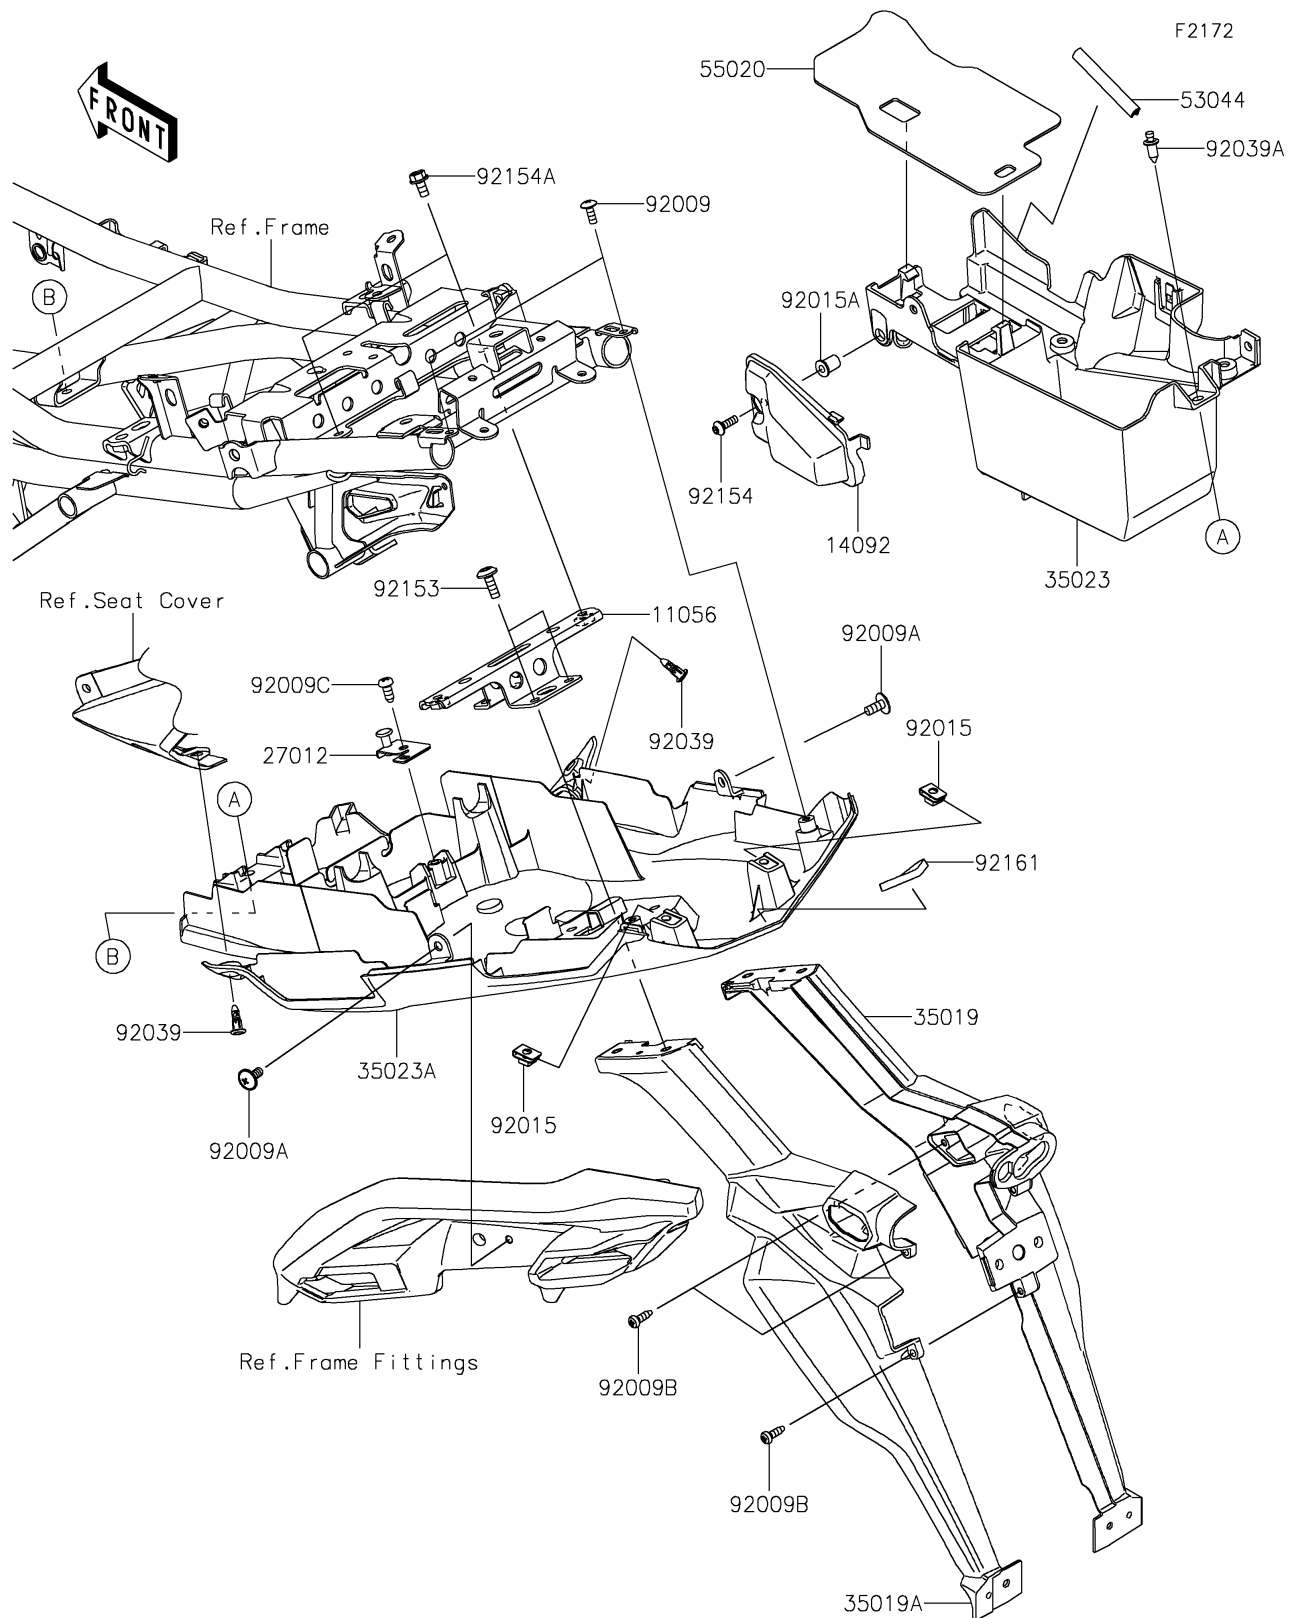

2021 VERSYS® 650 ABS

PARTS DIAGRAM

Rear Fender(s)