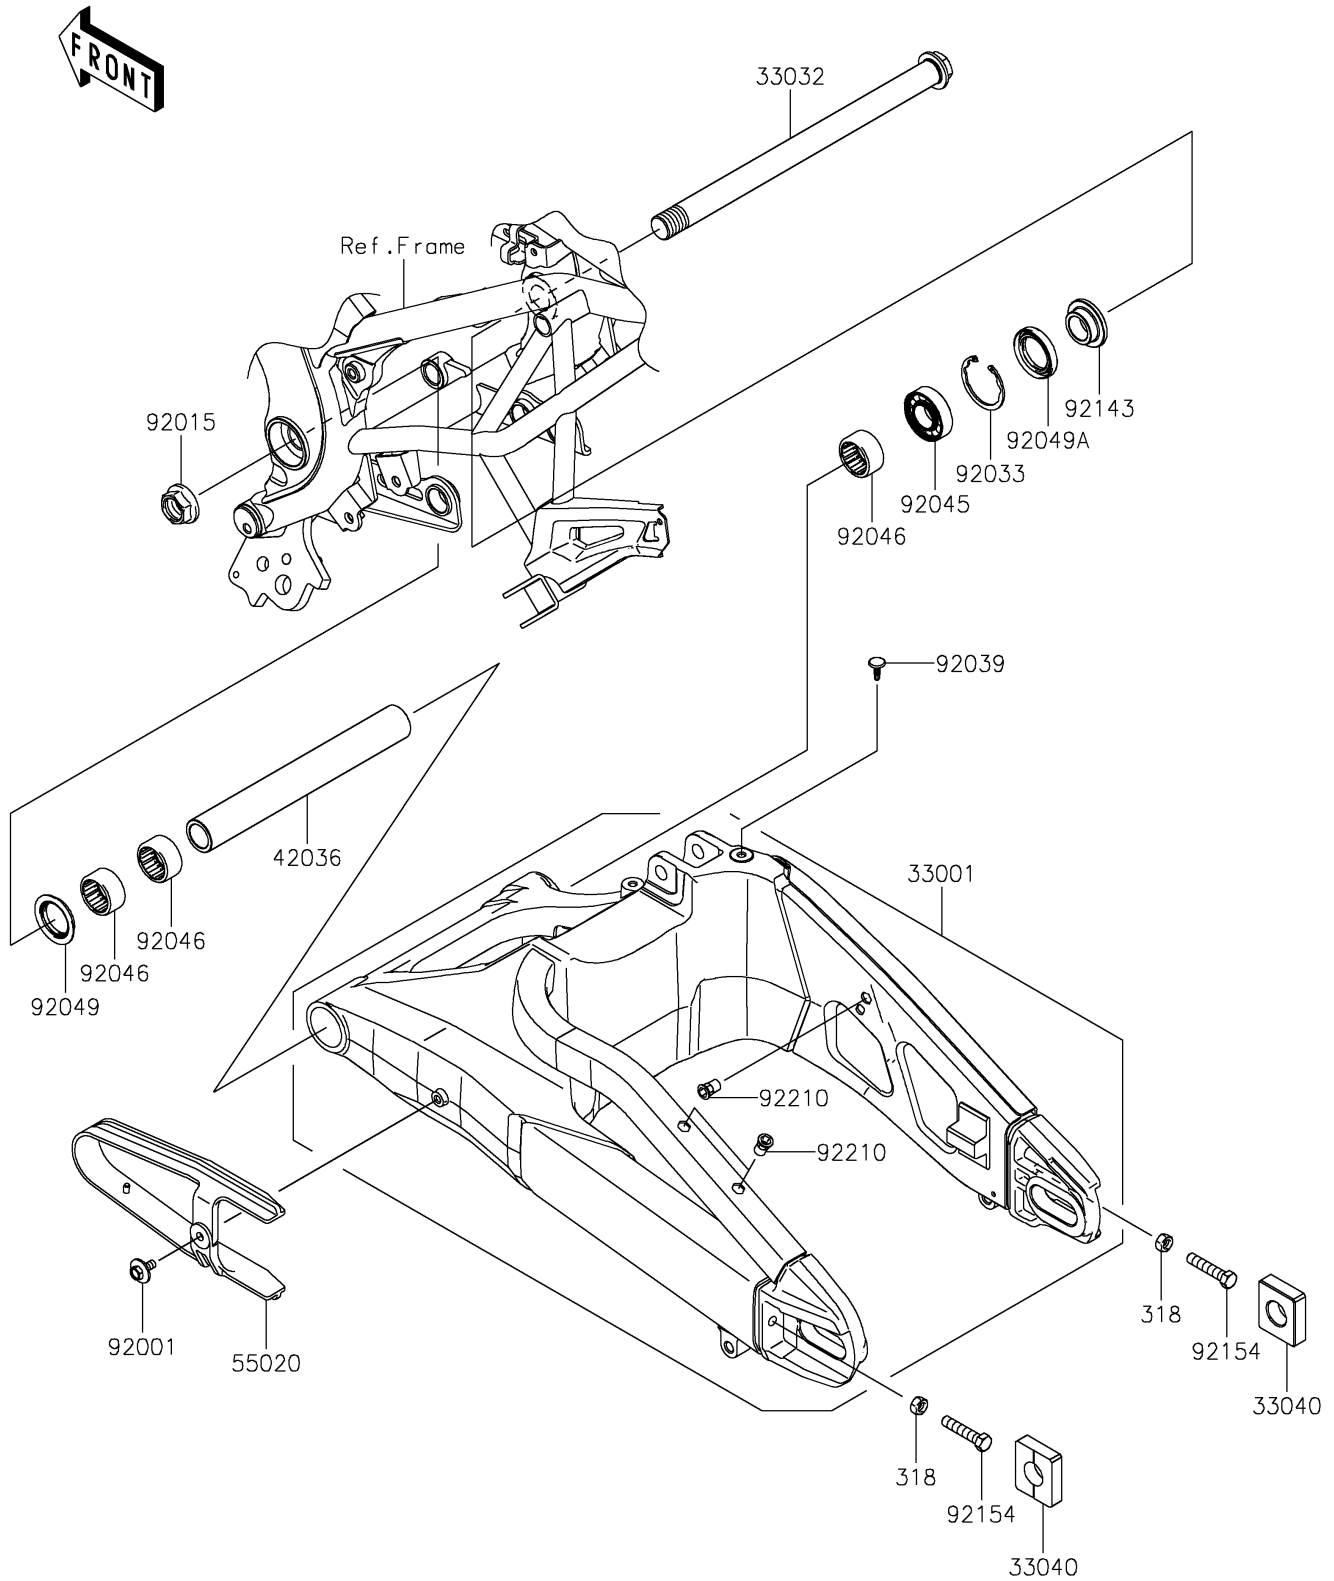

2021 VERSYS® 650 ABS

PARTS DIAGRAM

Swingarm

F2141

2021 VERSYS® 650 ABS

PARTS LIST

Swingarm

ITEM NAME	PART NUMBER	QUANTITY
NUT-HEX-SMALL,8MM (Ref # 318)	318BA0800	2
ARM-COMP-SWING,F.S.BLACK (Ref # 33001)	33001-0719-18R	1
SHAFT-SWING ARM,20X300 (Ref # 33032)	33032-0041	1
ADJUSTER-CHAIN (Ref # 33040)	33040-1109	2
SLEEVE,SWING ARM,L=219.5 (Ref # 42036)	42036-0066	1
GUARD,CHAIN (Ref # 55020)	55020-0234	1
BOLT,6X16 (Ref # 92001)	92001-1950	1
NUT,FLANGED,20MM (Ref # 92015)	92015-1724	1
RING-SNAP,42MM (Ref # 92033)	92033-1041	1
RIVET (Ref # 92039)	92039-3787	1
BEARING-BALL,6004UL11 (Ref # 92045)	92045-0017	1
BEARING-NEEDLE,7E-HVS 28X34X17 (Ref # 92046)	92046-0008	3
SEAL-OIL (Ref # 92049)	92049-0132	1
SEAL-OIL (Ref # 92049A)	92049-0138	1
COLLAR,SWING ARM,RH,L=12.5 (Ref # 92143)	92143-1727	1
BOLT,8X40 (Ref # 92154)	92154-0288	2
NUT,POP,6MM,L=15 (Ref # 92210)	92210-1397	3