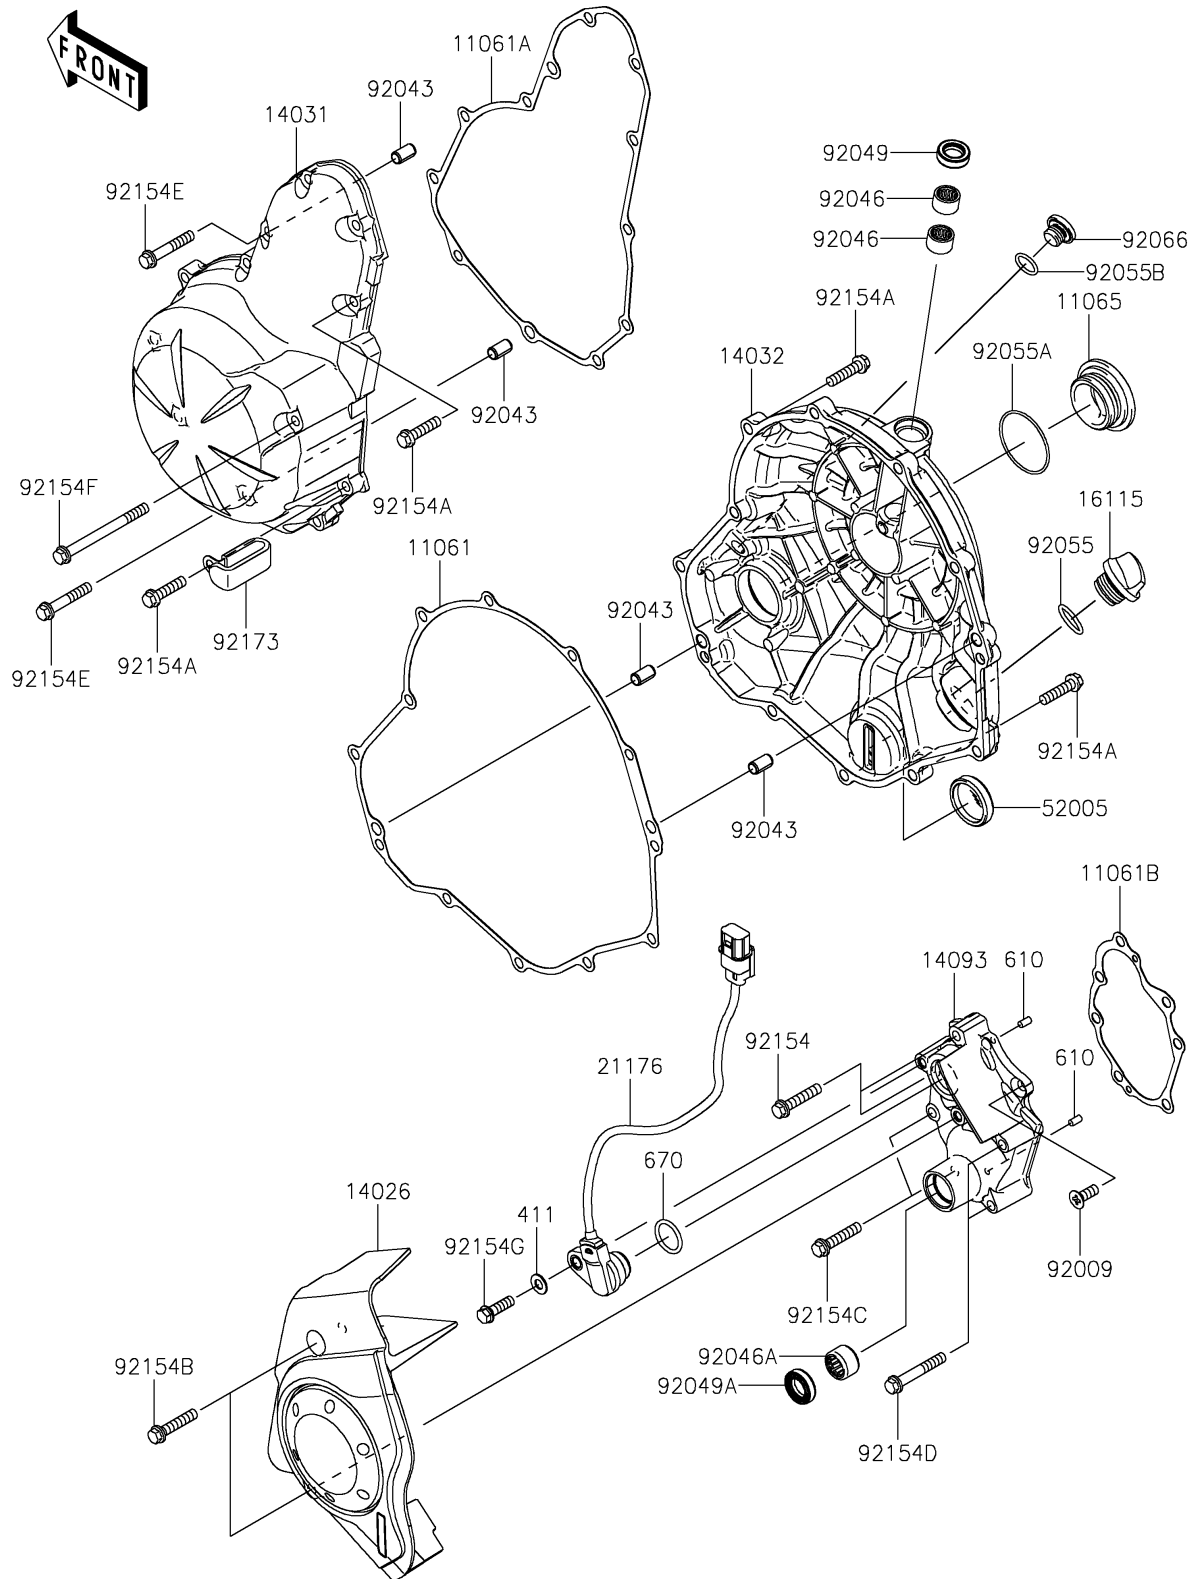

2021 VERSYS® 650 ABS

PARTS DIAGRAM

Engine Cover(s)

E1431

2021 VERSYS® 650 ABS

PARTS LIST

Engine Cover(s)

ITEM NAME

PART NUMBER

QUANTITY
