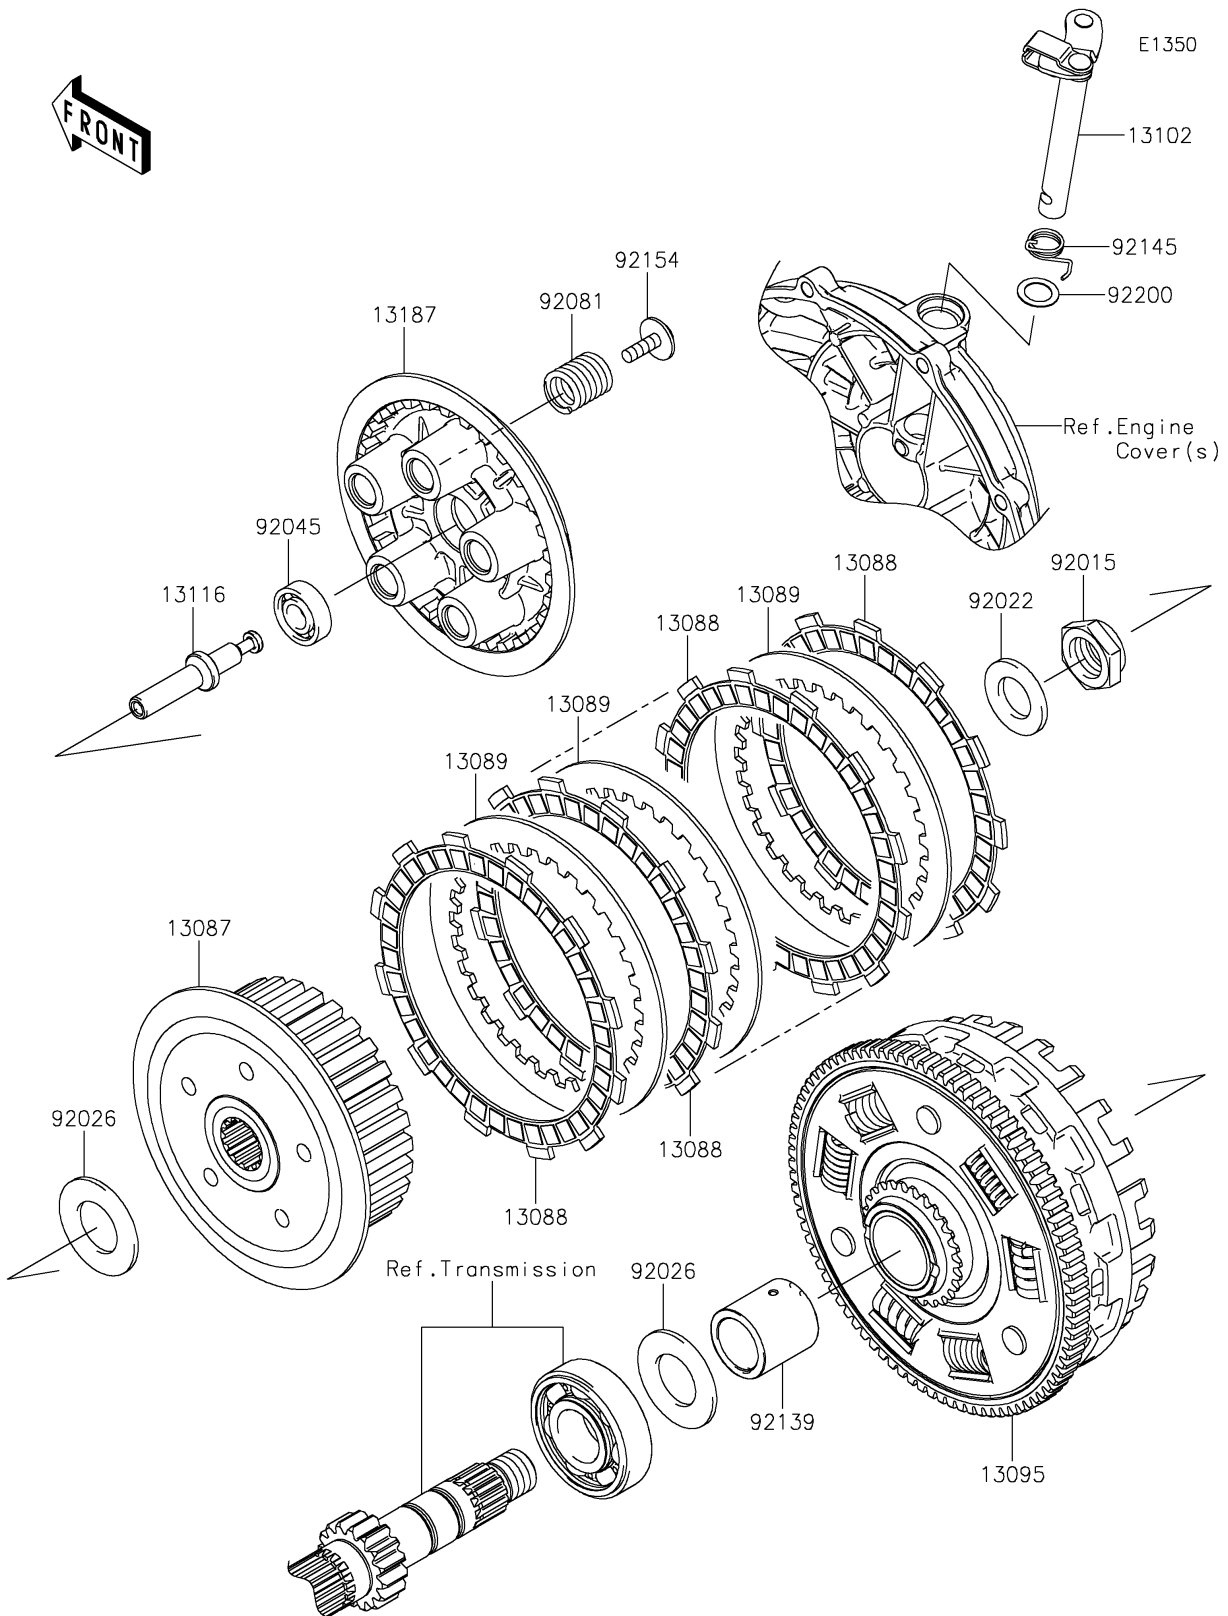

2021 VERSYS® 650 ABS

PARTS DIAGRAM

Clutch

2021 VERSYS® 650 ABS

PARTS LIST

Clutch

ITEM NAME	PART NUMBER	QUANTITY
HUB-CLUTCH (Ref # 13087)	13087-0046	1
PLATE-FRICTION (Ref # 13088)	13088-1105	7
PLATE-CLUTCH,T=2.3 (Ref # 13089)	13089-0016	6
HOUSING-COMP-CLUTCH (Ref # 13095)	13095-0559	1
RELEASE-COMP-CLUTCH (Ref # 13102)	13102-0037	1
ROD-PUSH (Ref # 13116)	13116-0035	1
PLATE-CLUTCH OPERATING (Ref # 13187)	13187-0017	1
NUT,20MM (Ref # 92015)	92015-1555	1
WASHER,20.3X36X3.7 (Ref # 92022)	92022-1868	1
SPACER,25.5X47X2.5 (Ref # 92026)	92026-0716	2
BEARING-BALL,6001C3ML01 (Ref # 92045)	92045-1235	1
SPRING,CLUTCH (Ref # 92081)	92081-1033	5
BUSHING (Ref # 92139)	92139-0710	1
SPRING,CLUTCH RELEASE (Ref # 92145)	92145-0066	1
BOLT,UPSET-WP,6X20 (Ref # 92154)	92154-0079	5
WASHER,12X18.5X0.5 (Ref # 92200)	92200-1487	1