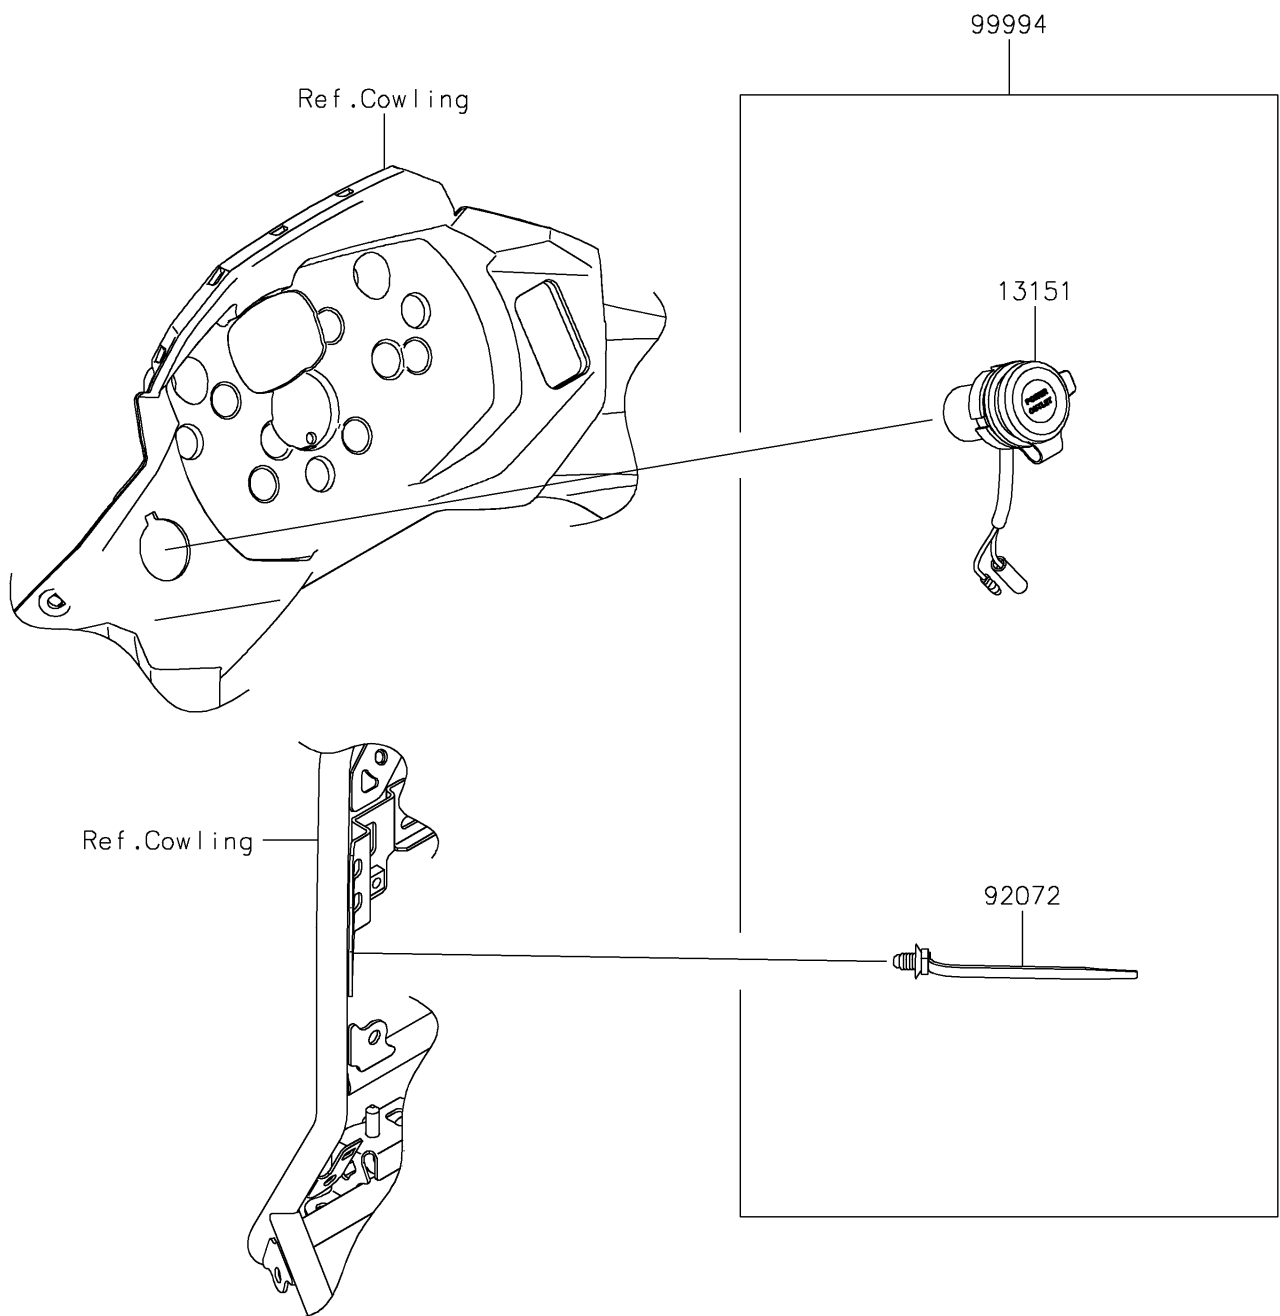

2021 VERSYS[®]-X 300 ABS

PARTS DIAGRAM

Accessory(DC Socket)

F2910D

2021 VERSYS[®]-X 300 ABS

PARTS LIST

Accessory(DC Socket)

ITEM NAME

PART NUMBER

QUANTITY
