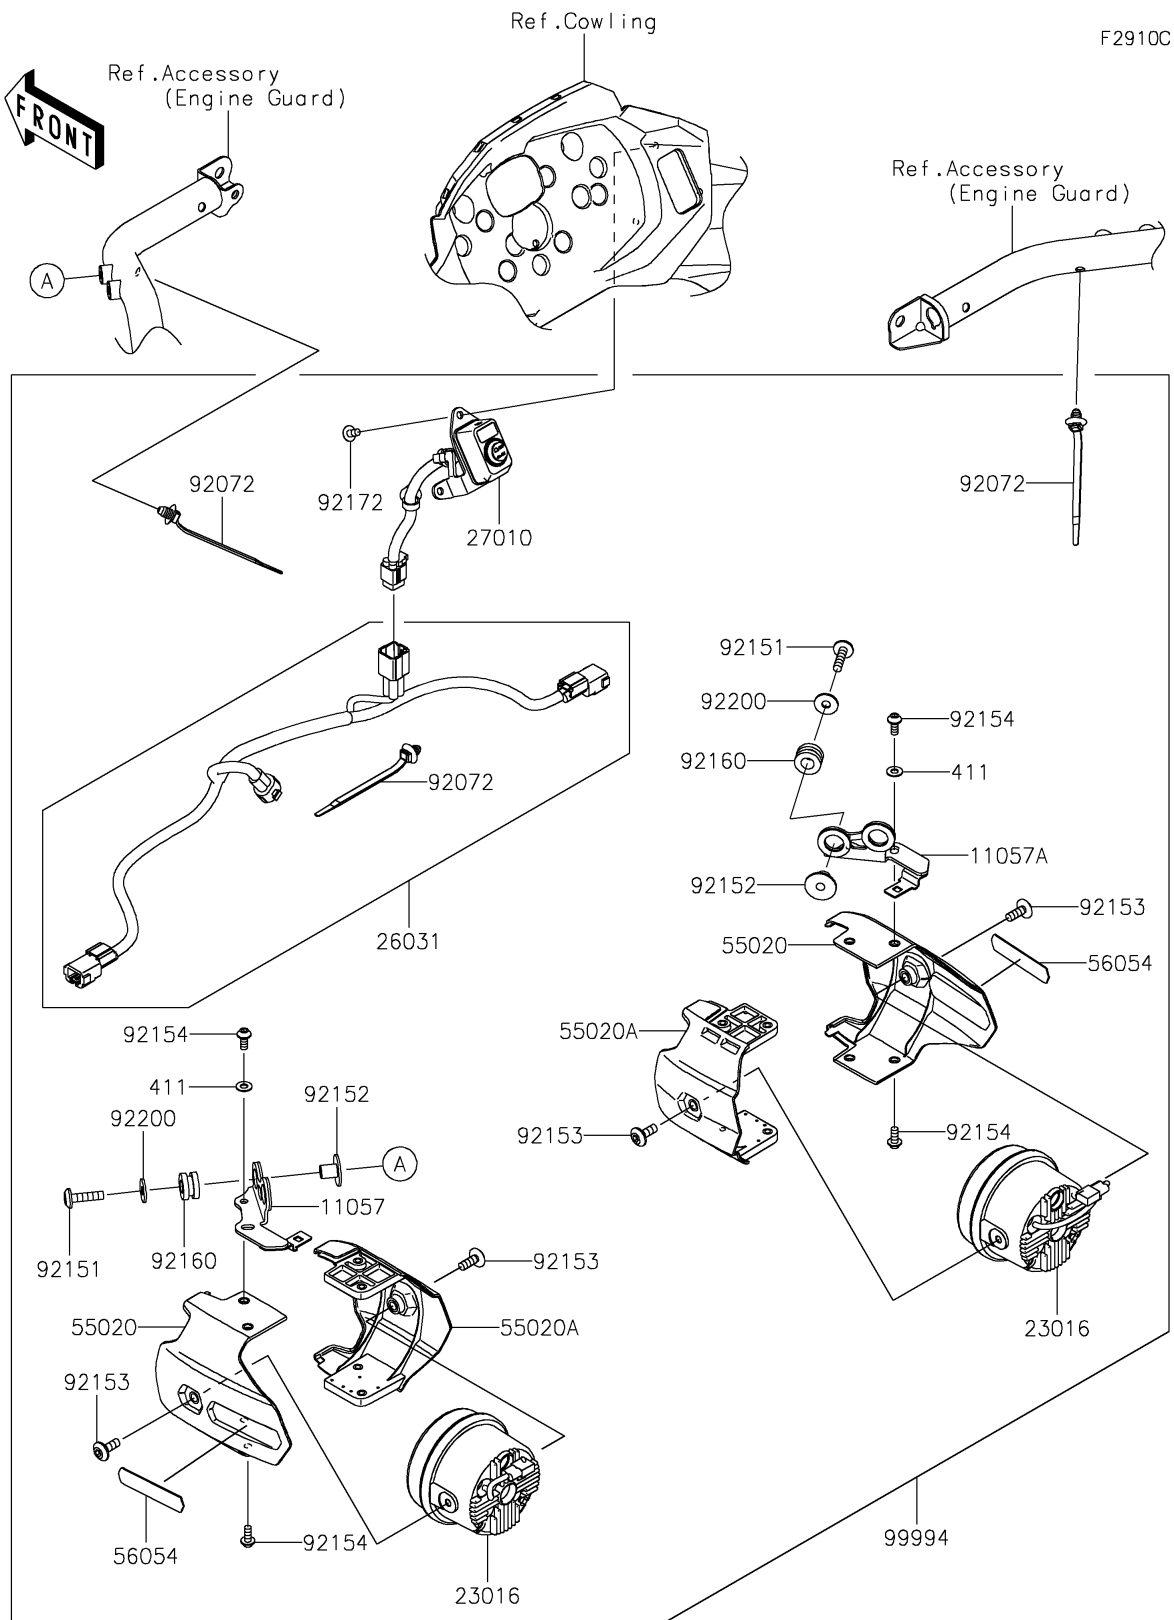

2021 VERSYS®-X 300 ABS

PARTS DIAGRAM

Accessory(Fog Lamp)

2021 VERSYS[®]-X 300 ABS

PARTS LIST

Accessory(Fog Lamp)

ITEM NAME

PART NUMBER

QUANTITY
