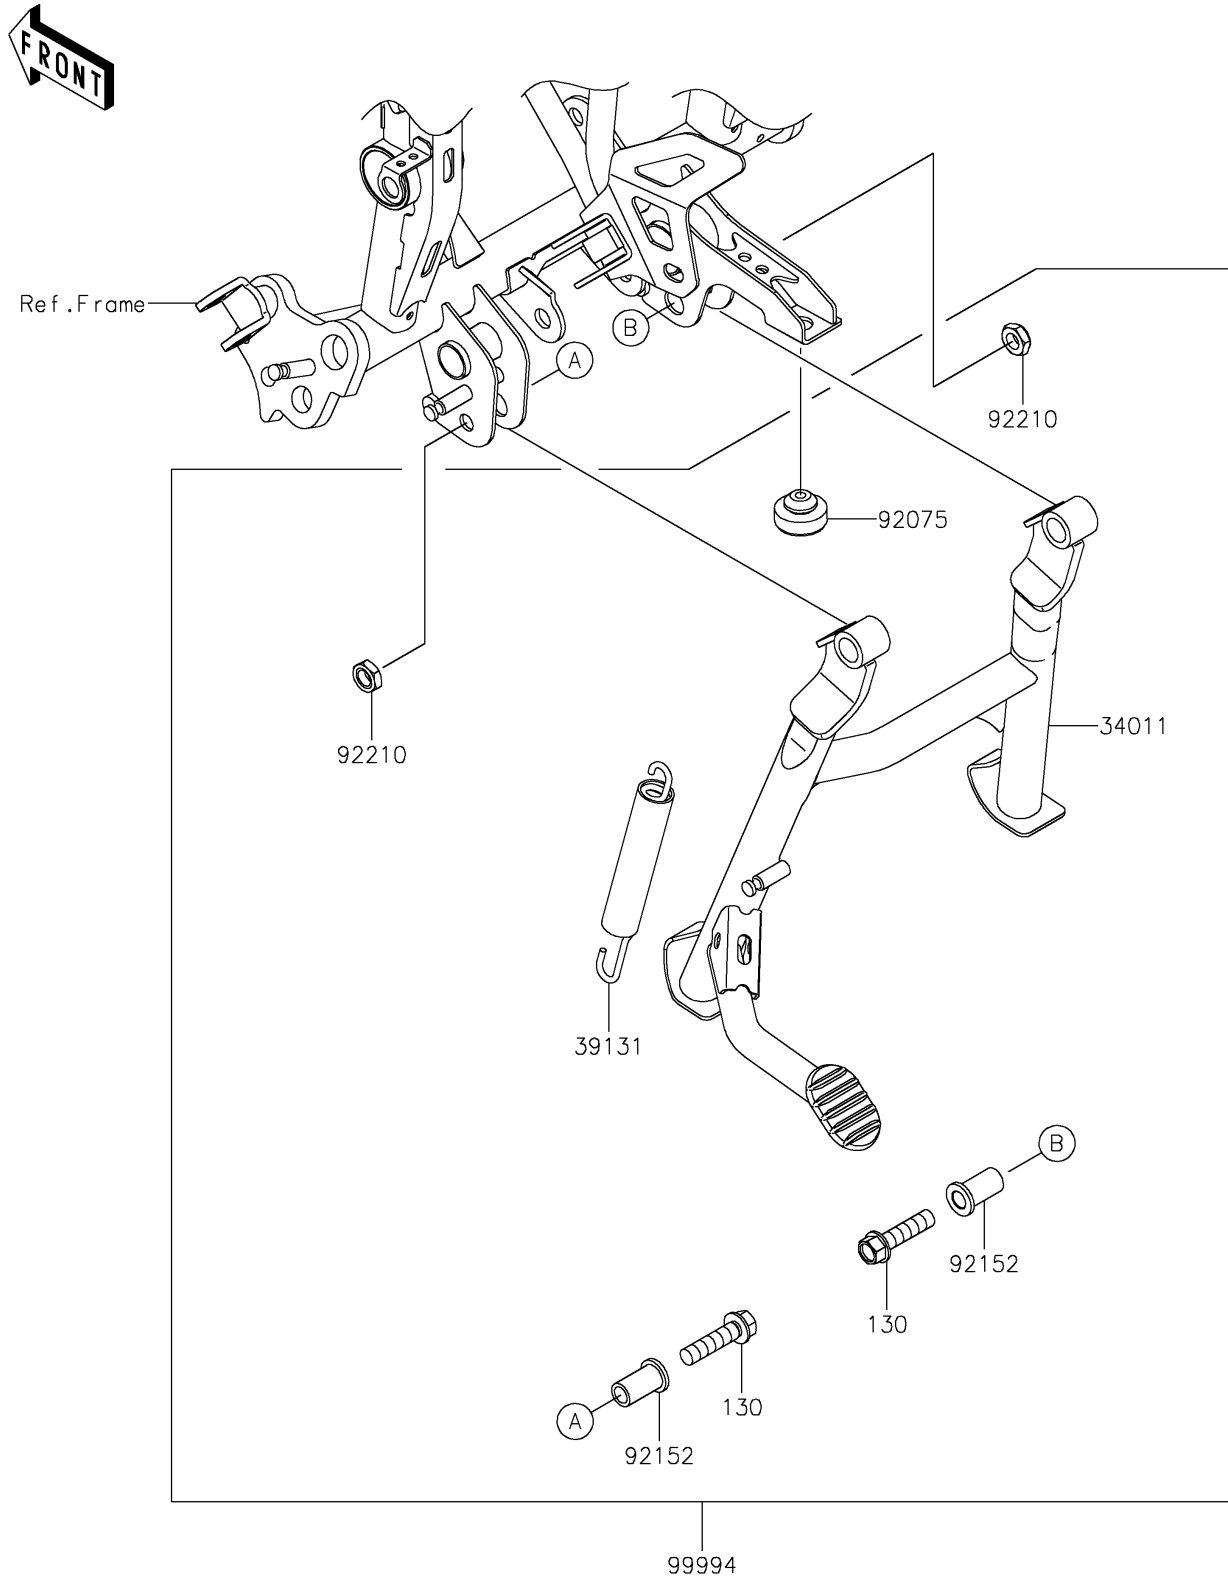

2021 VERSYS®-X 300 ABS

PARTS DIAGRAM

Accessory(Center Stand)

F2910B

2021 VERSYS®-X 300 ABS

PARTS LIST

Accessory(Center Stand)

ITEM NAME

PART NUMBER

QUANTITY
