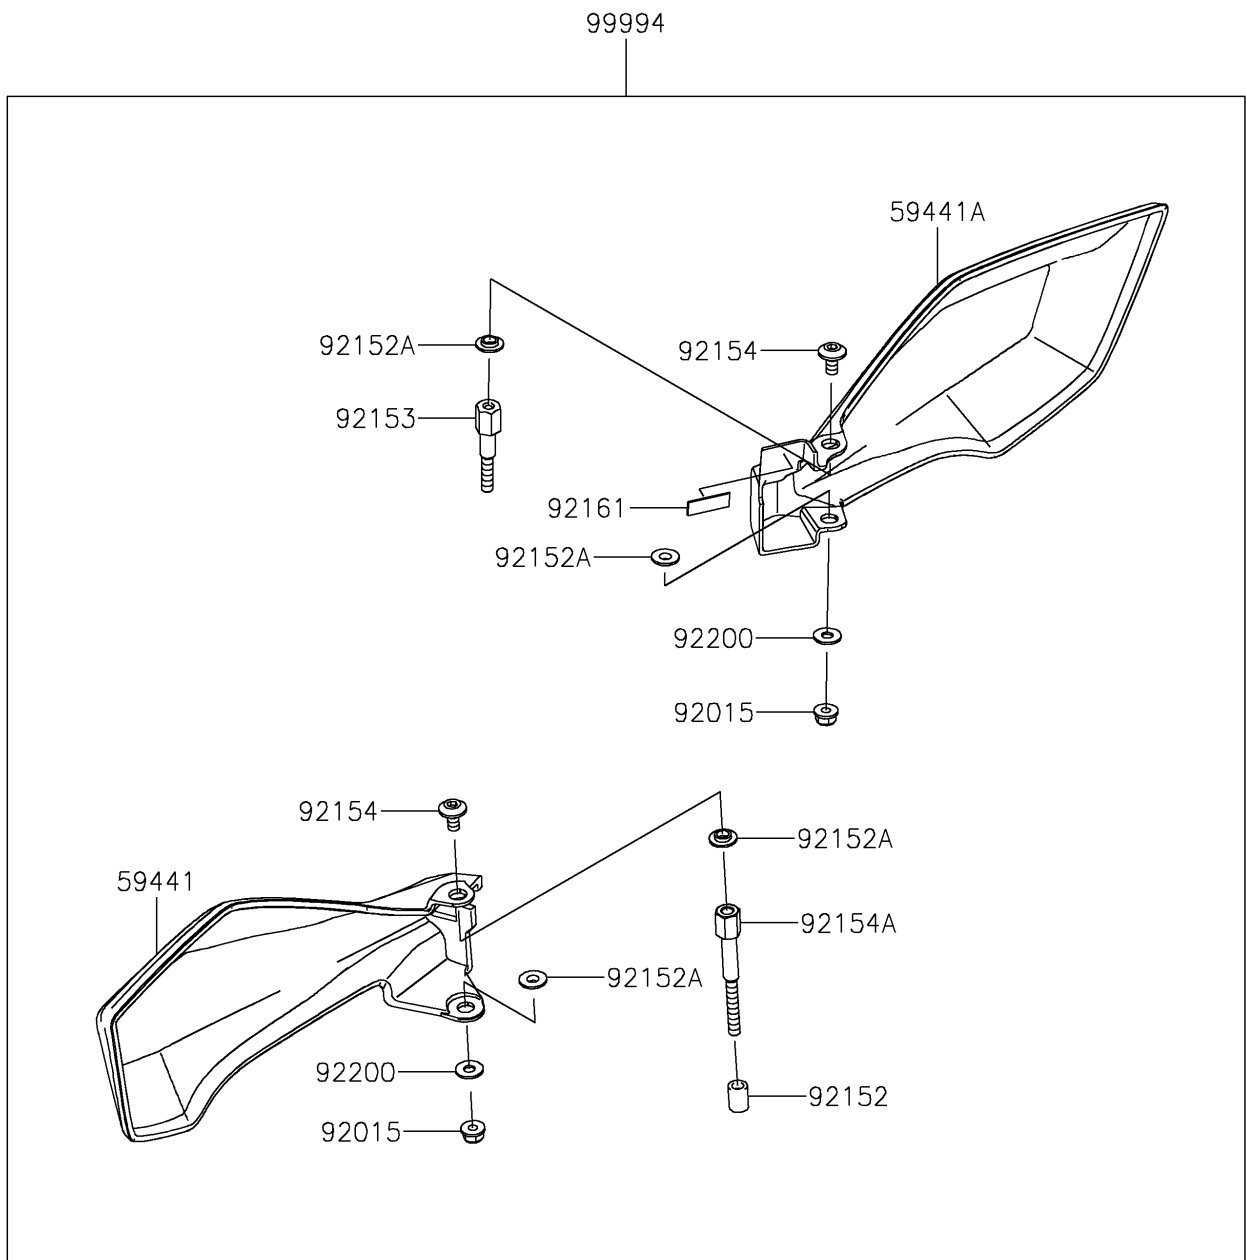

2021 VERSYS®-X 300 ABS

PARTS DIAGRAM

Accessory(Hand Guard)

F2910

2021 VERSYS[®]-X 300 ABS

PARTS LIST

Accessory(Hand Guard)

ITEM NAME

PART NUMBER

QUANTITY
