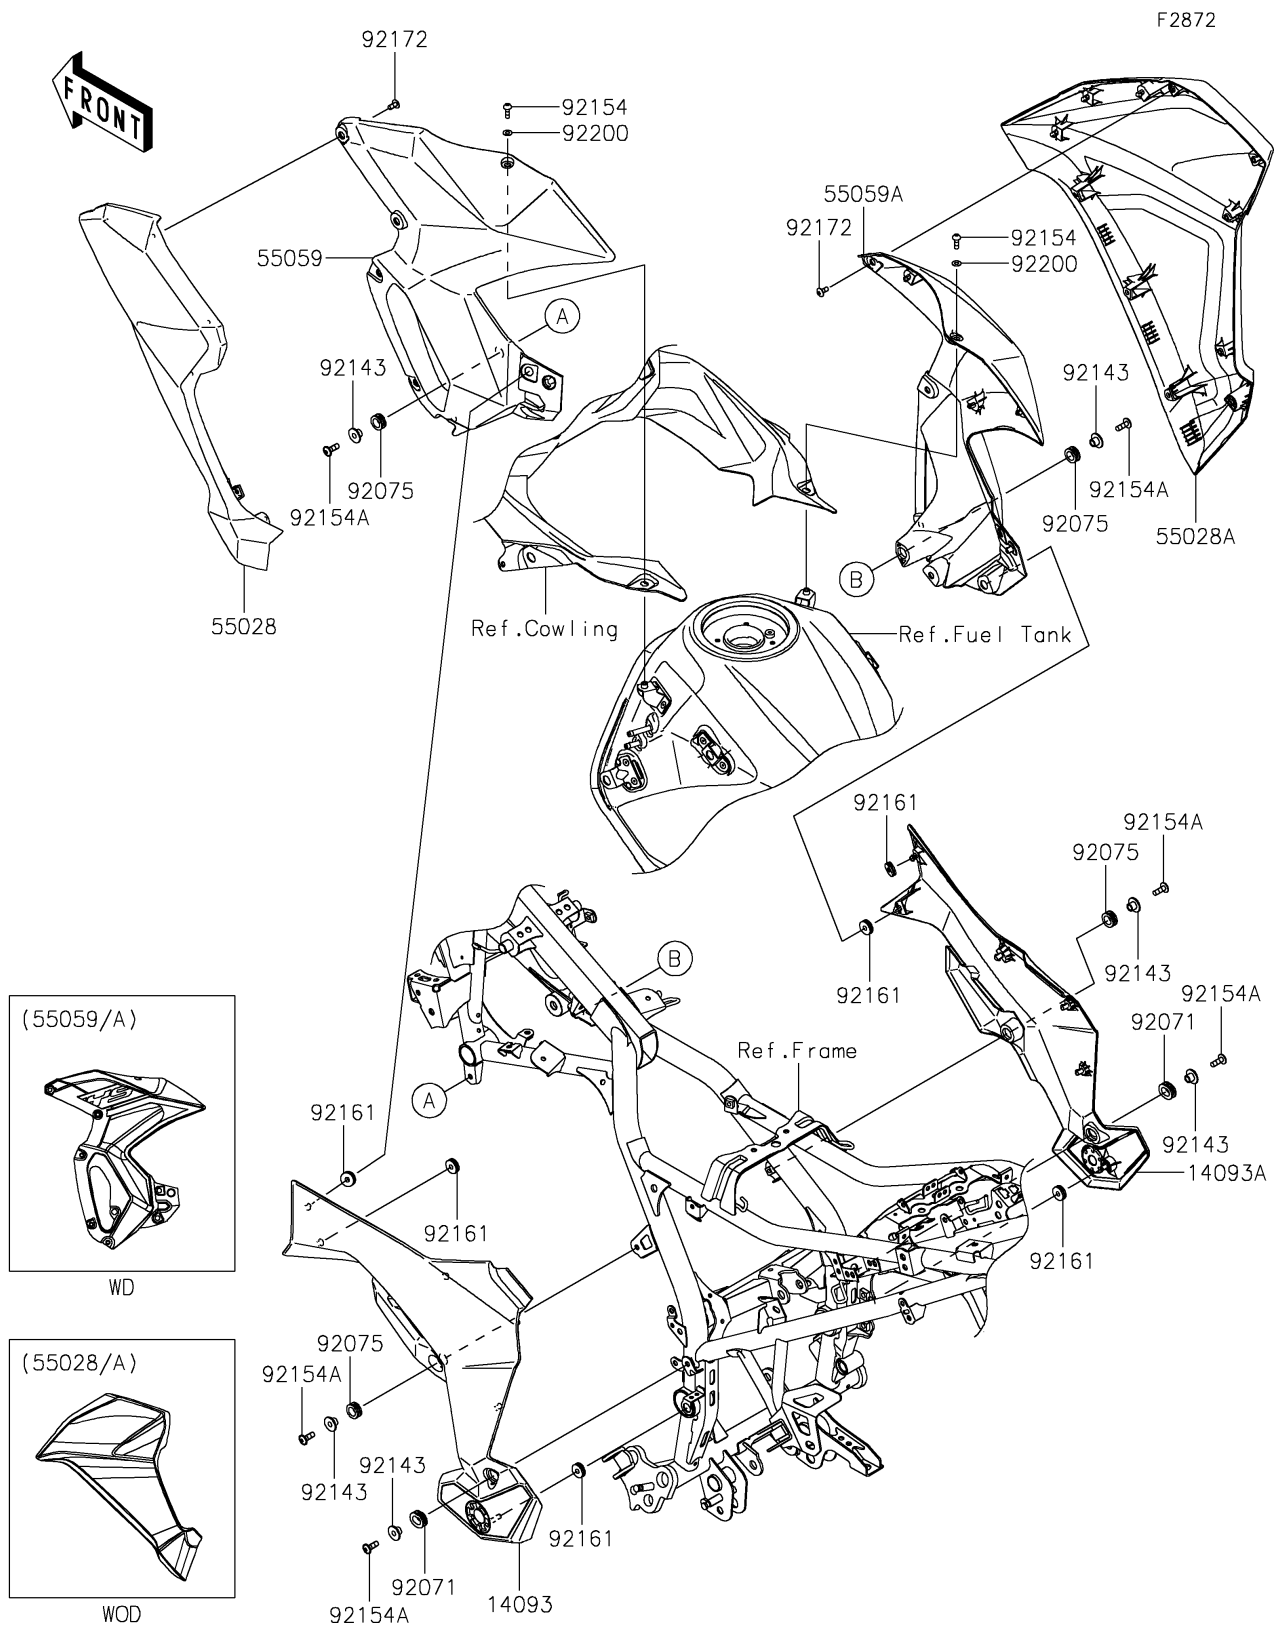

2021 VERSYS®-X 300 ABS

PARTS DIAGRAM

Cowling Lower

2021 VERSYS®-X 300 ABS

PARTS LIST

Cowling Lowers

ITEM NAME	PART NUMBER	QUANTITY
-----------	-------------	----------
