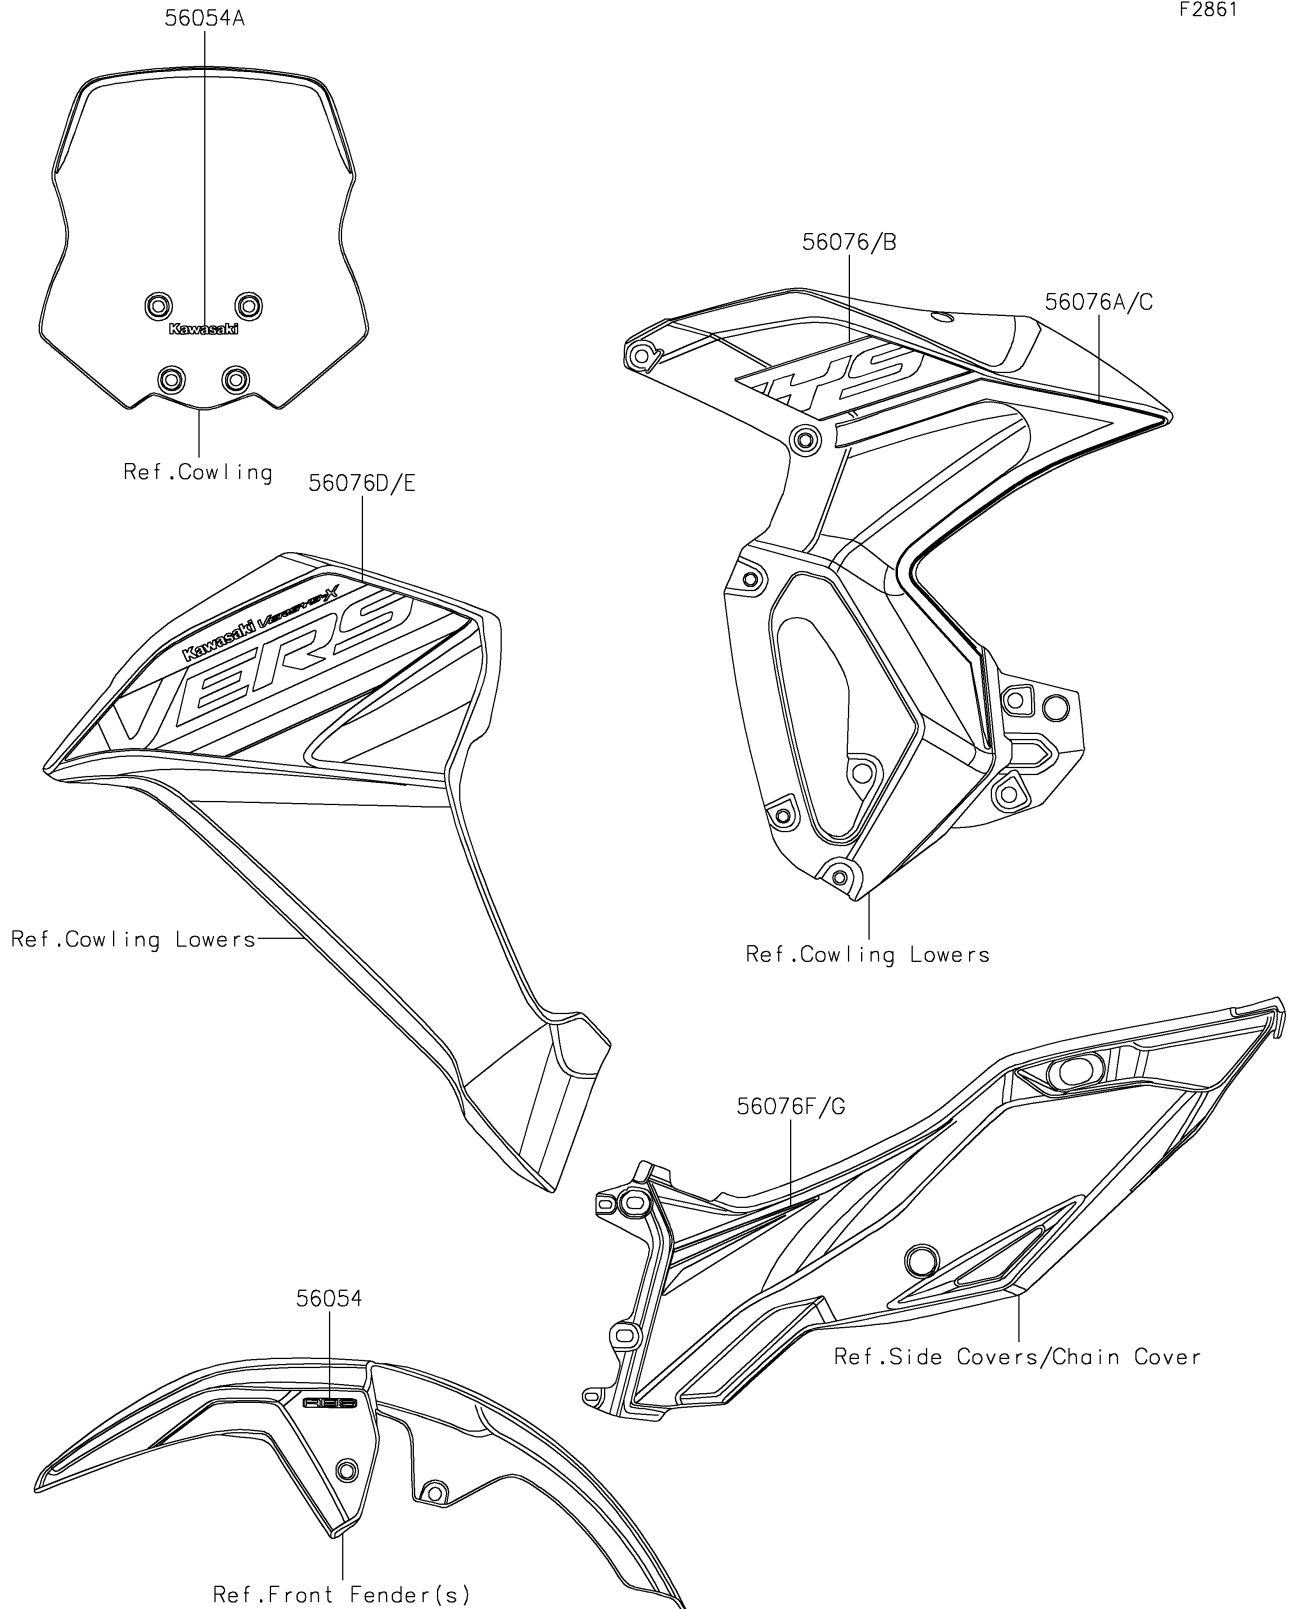

2021 VERSYS®-X 300 ABS

PARTS DIAGRAM

Decals

F2861