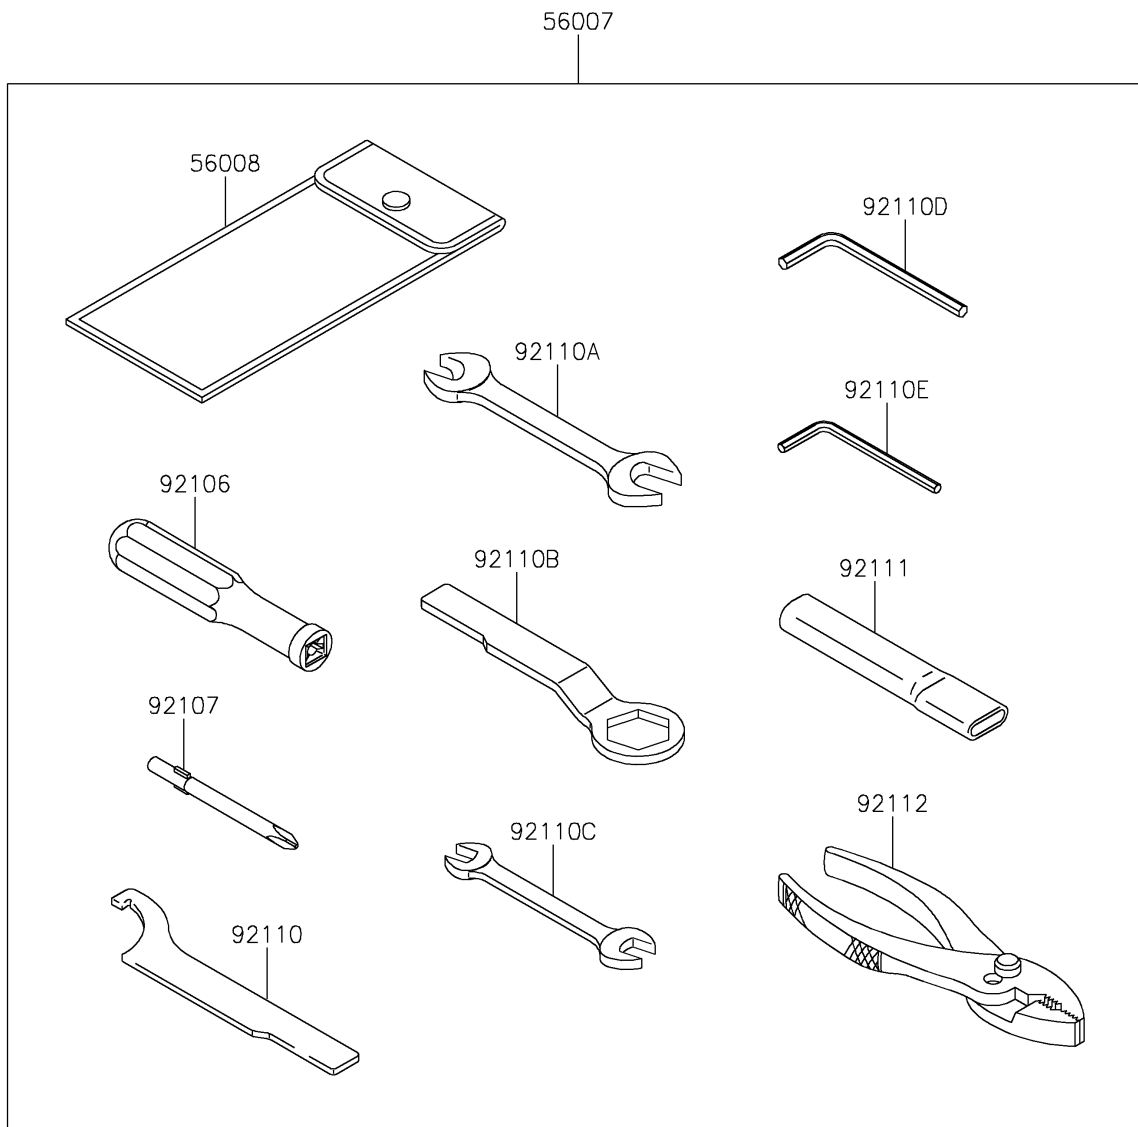

2021 VERSYS®-X 300 ABS

PARTS DIAGRAM

Owner's Tools

F2810

2021 VERSYS[®]-X 300 ABS

PARTS LIST

Owner's Tools

ITEM NAME

PART NUMBER

QUANTITY
