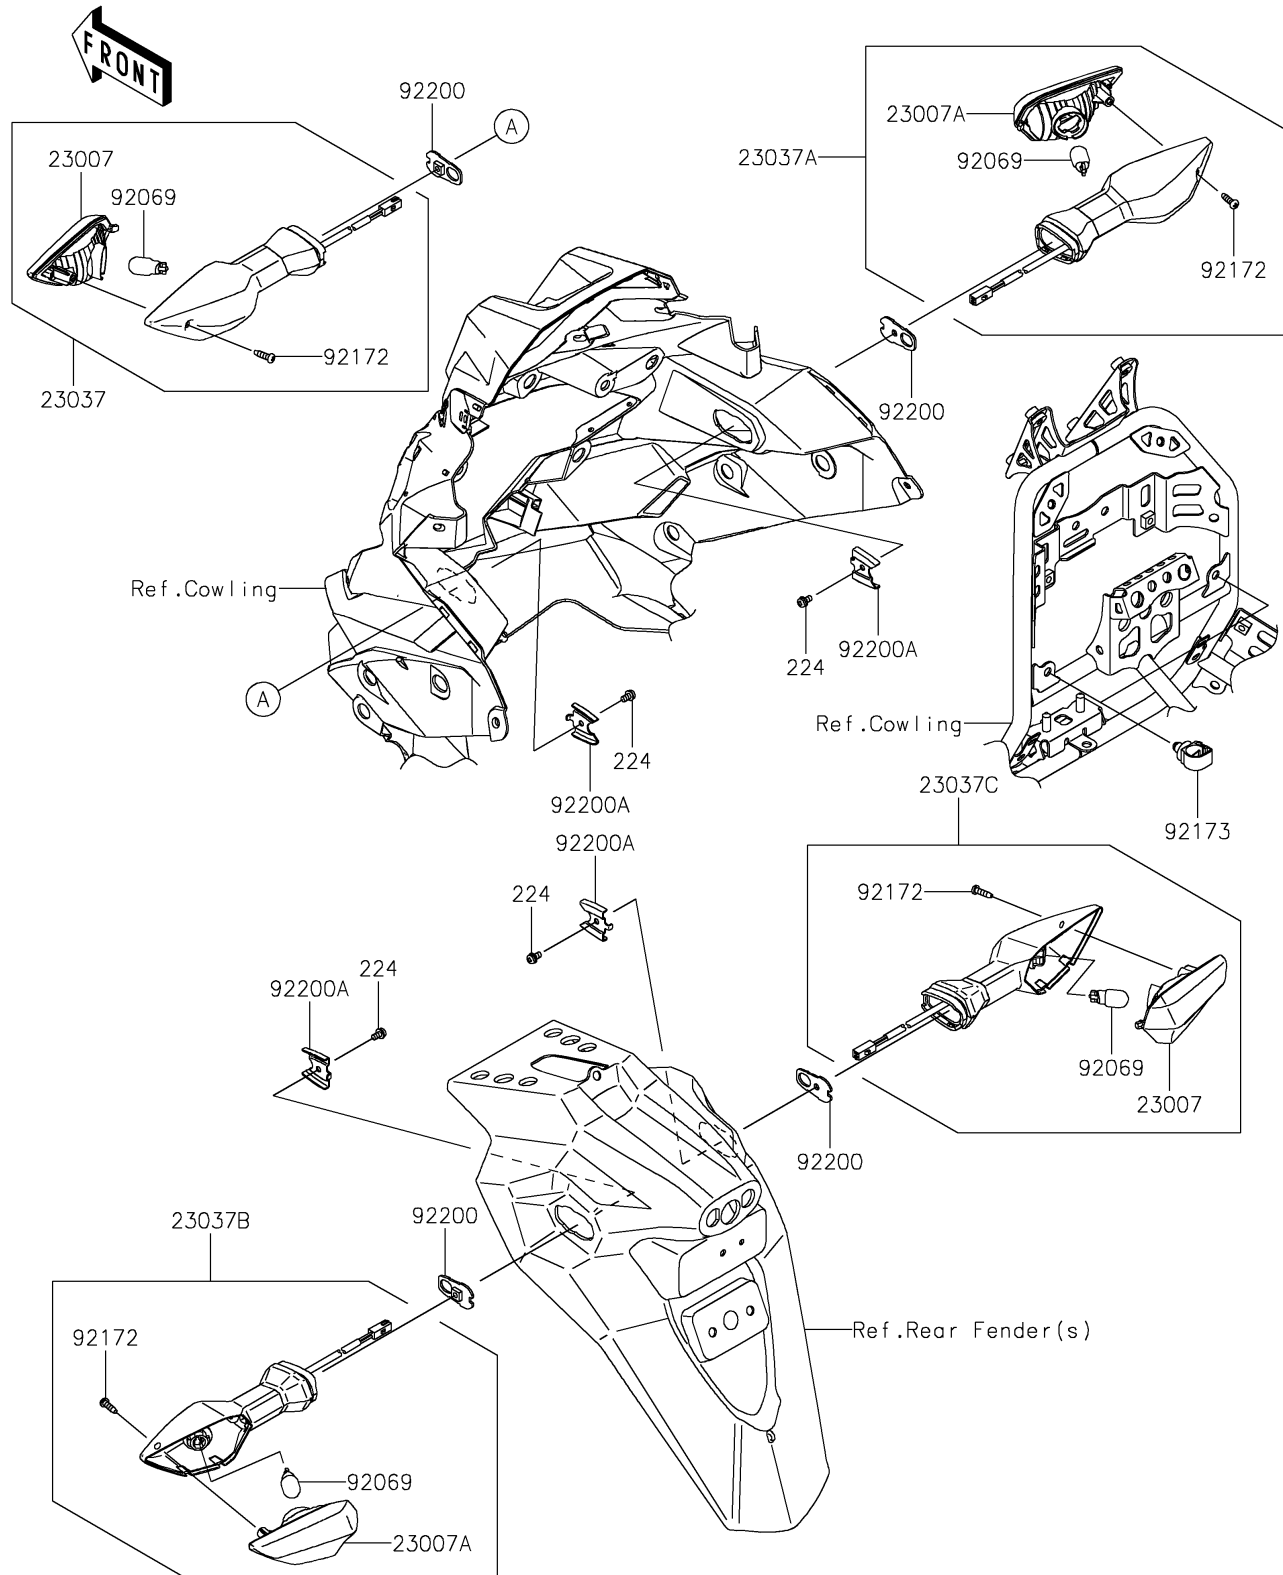

2021 VERSYS®-X 300 ABS

PARTS DIAGRAM

Turn Signals

F2730

2021 VERSYS[®]-X 300 ABS

PARTS LIST

Turn Signals

ITEM NAME	PART NUMBER	QUANTITY
-----------	-------------	----------
