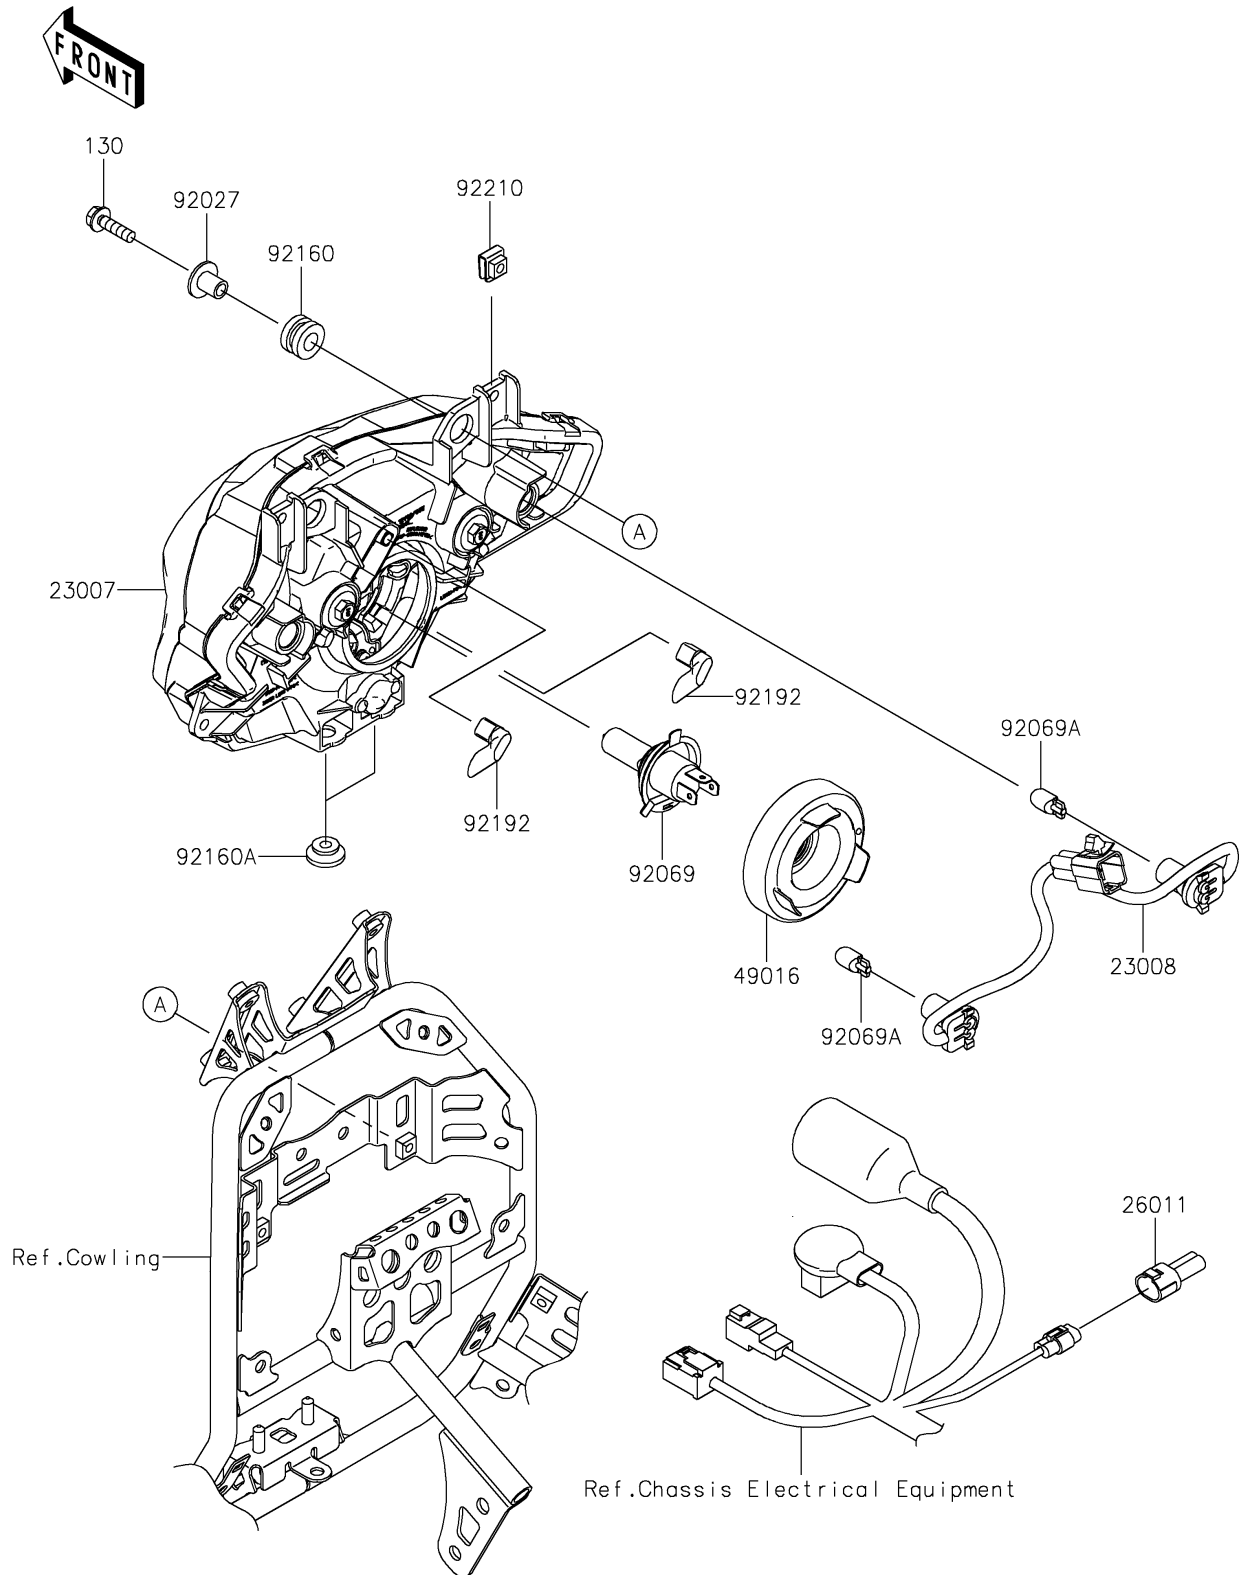

2021 VERSYS®-X 300 ABS

PARTS DIAGRAM

Headlight(s)

F2710

2021 VERSYS[®]-X 300 ABS

PARTS LIST

Headlight(s)

ITEM NAME

PART NUMBER

QUANTITY
