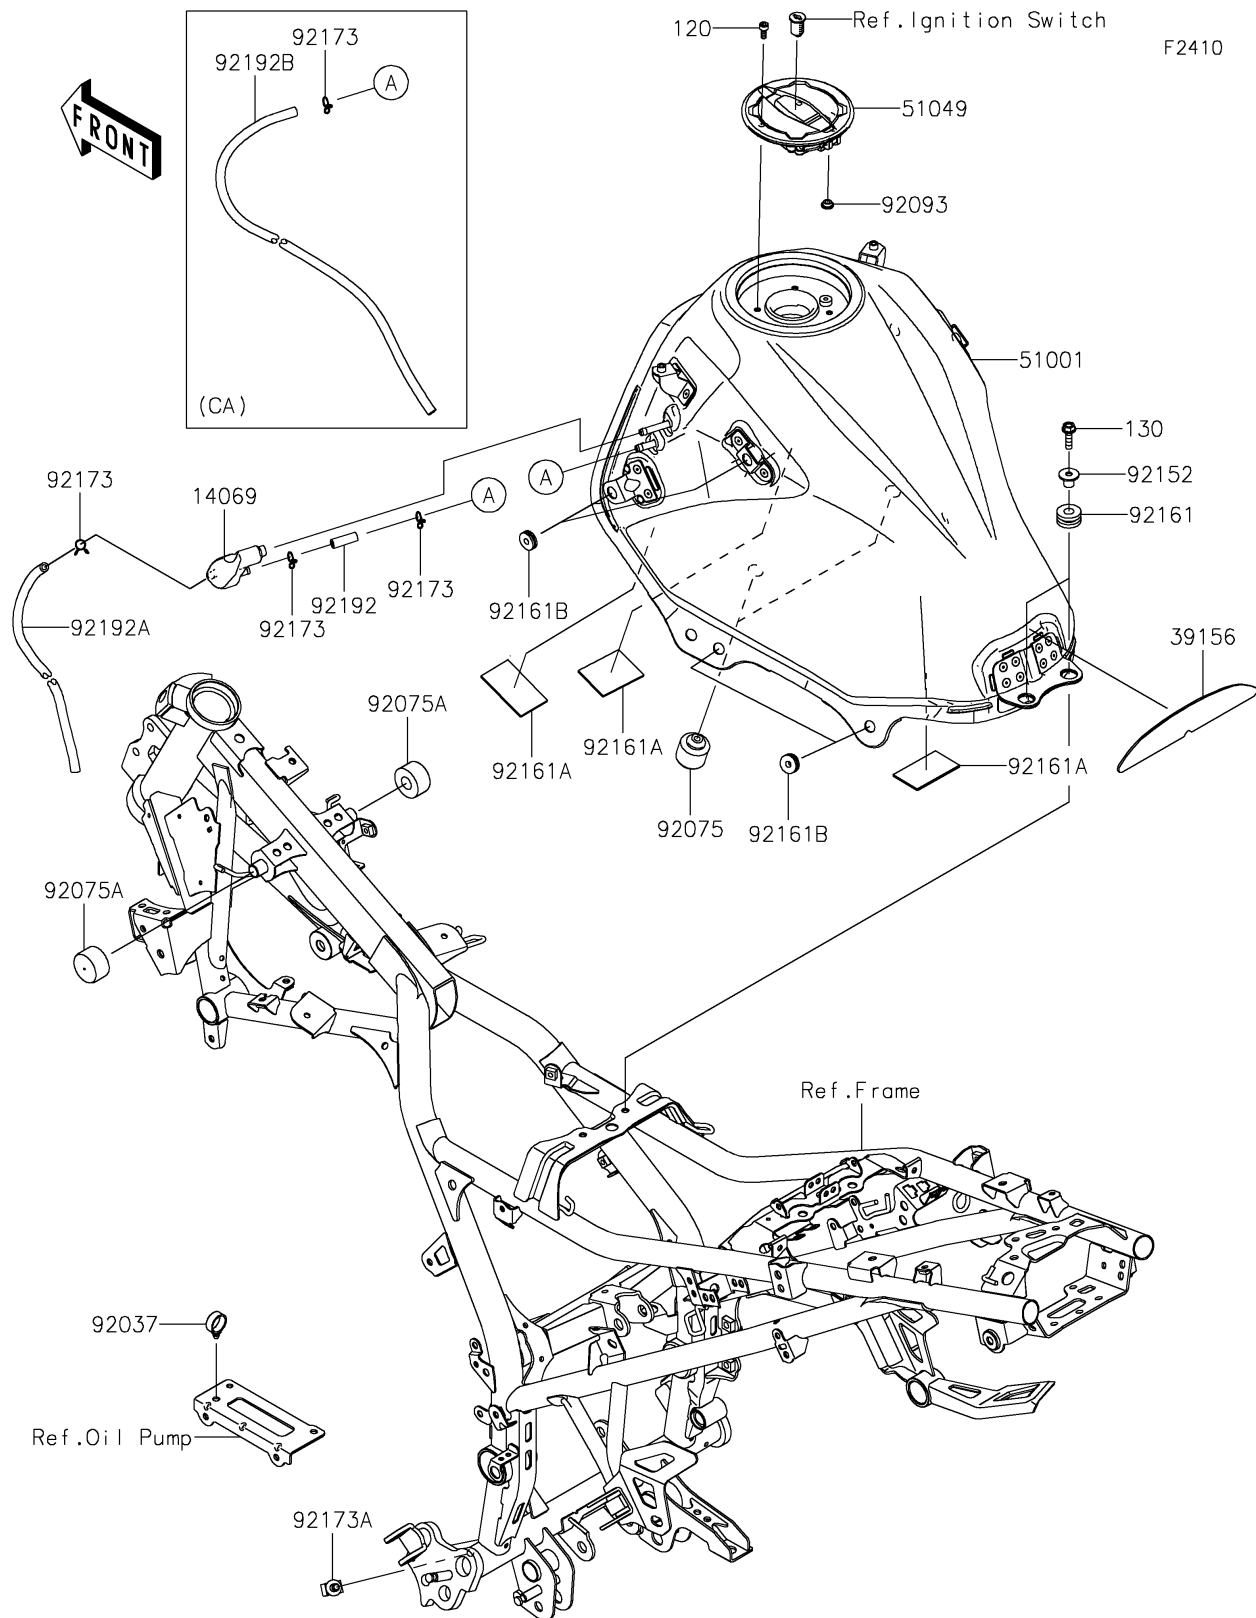

2021 VERSYS®-X 300 ABS

PARTS DIAGRAM

Fuel Tank

2021 VERSYS[®]-X 300 ABS

PARTS LIST

Fuel Tank

ITEM NAME	PART NUMBER	QUANTITY
-----------	-------------	----------
