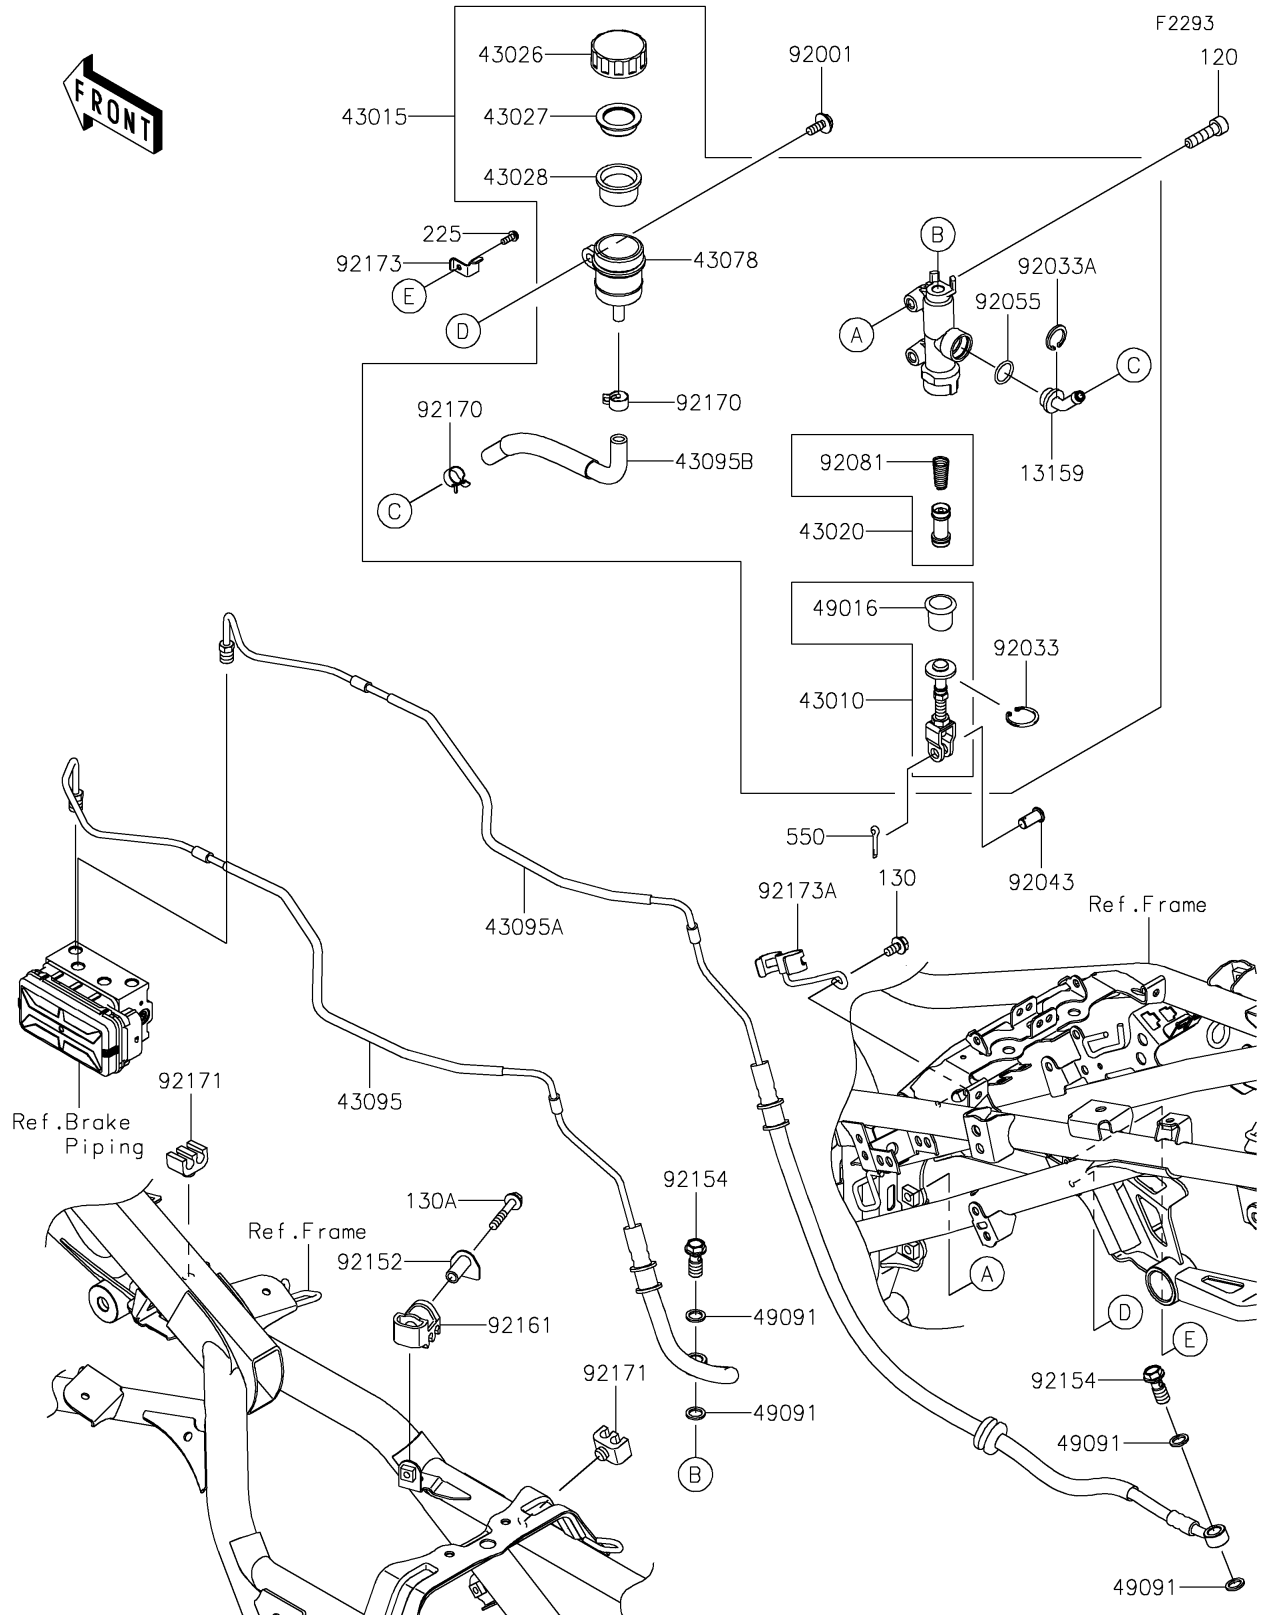

2021 VERSYS®-X 300 ABS

PARTS DIAGRAM

Rear Master Cylinder

2021 VERSYS®-X 300 ABS

PARTS LIST

Rear Master Cylinder

ITEM NAME	PART NUMBER	QUANTITY
-----------	-------------	----------
