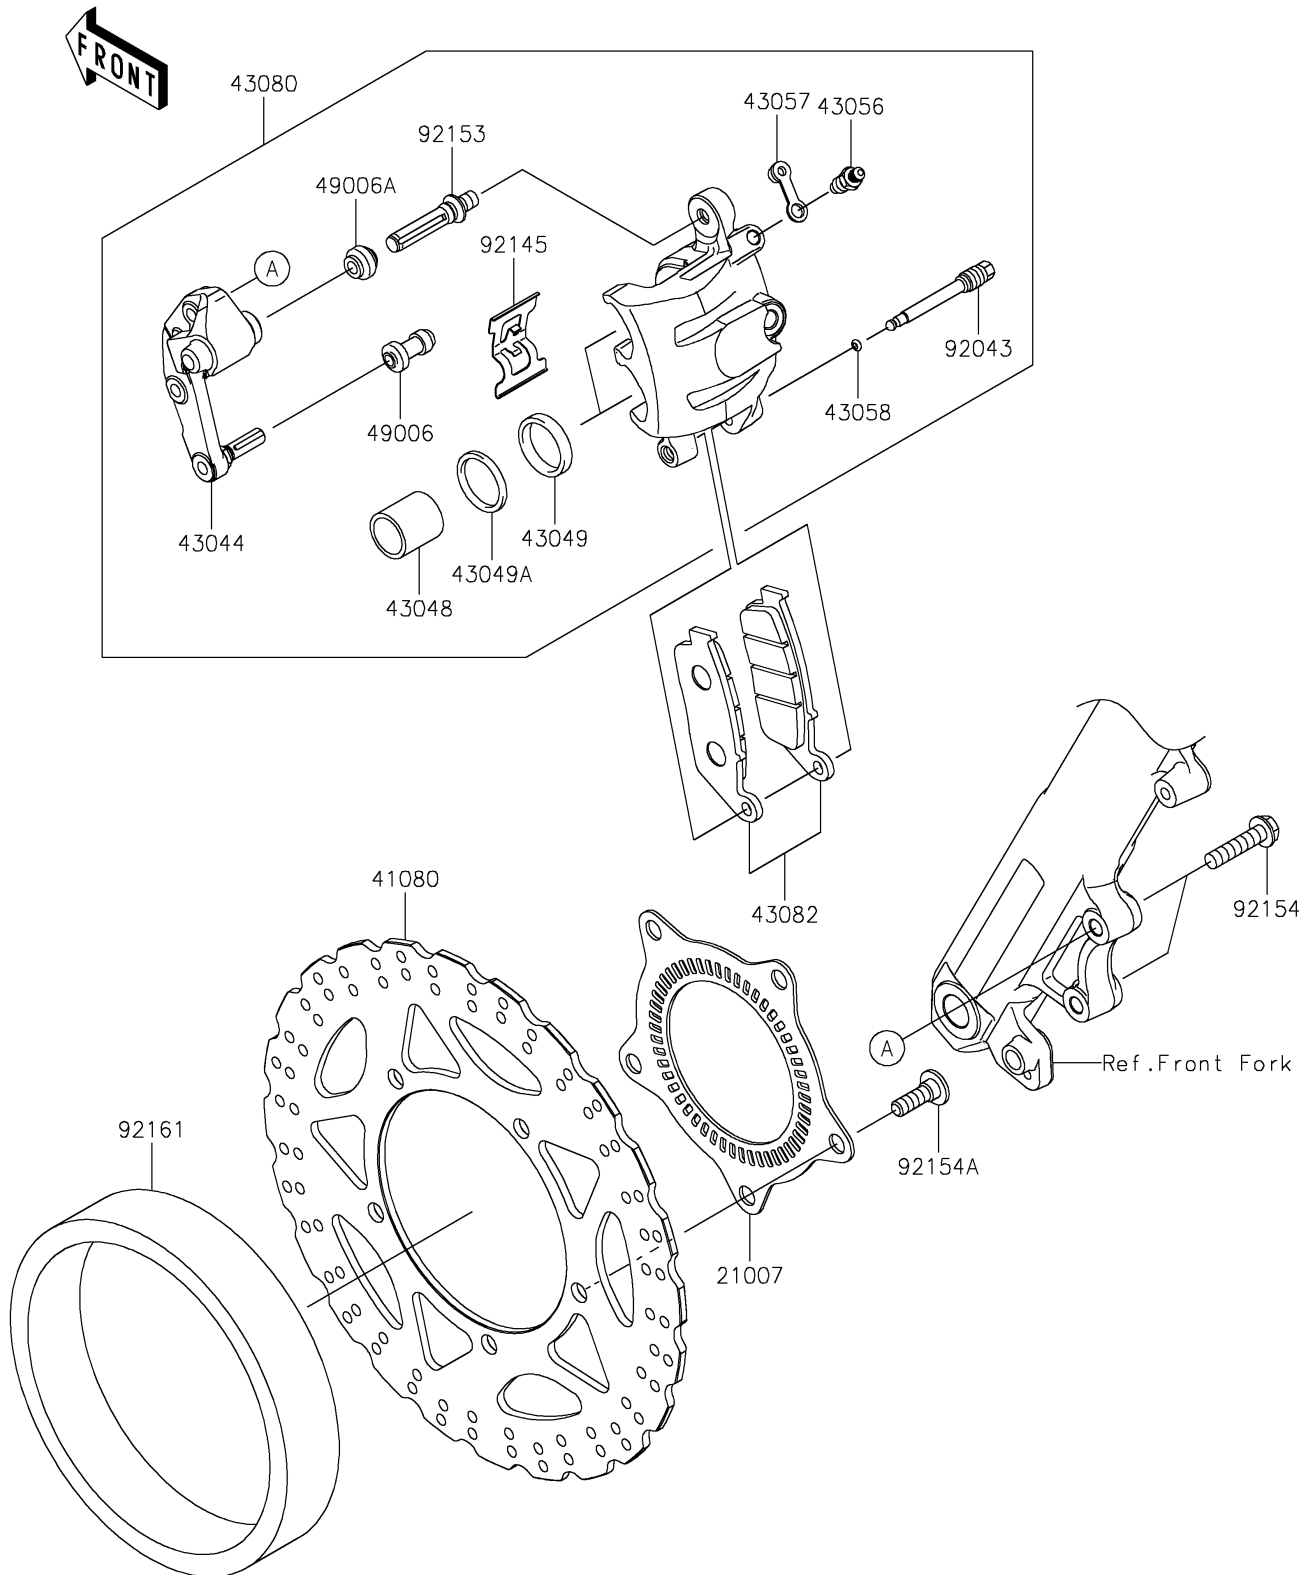

2021 VERSYS®-X 300 ABS

PARTS DIAGRAM

Front Brake

F2292

2021 VERSYS[®]-X 300 ABS

PARTS LIST

Front Brake

ITEM NAME

PART NUMBER

QUANTITY
