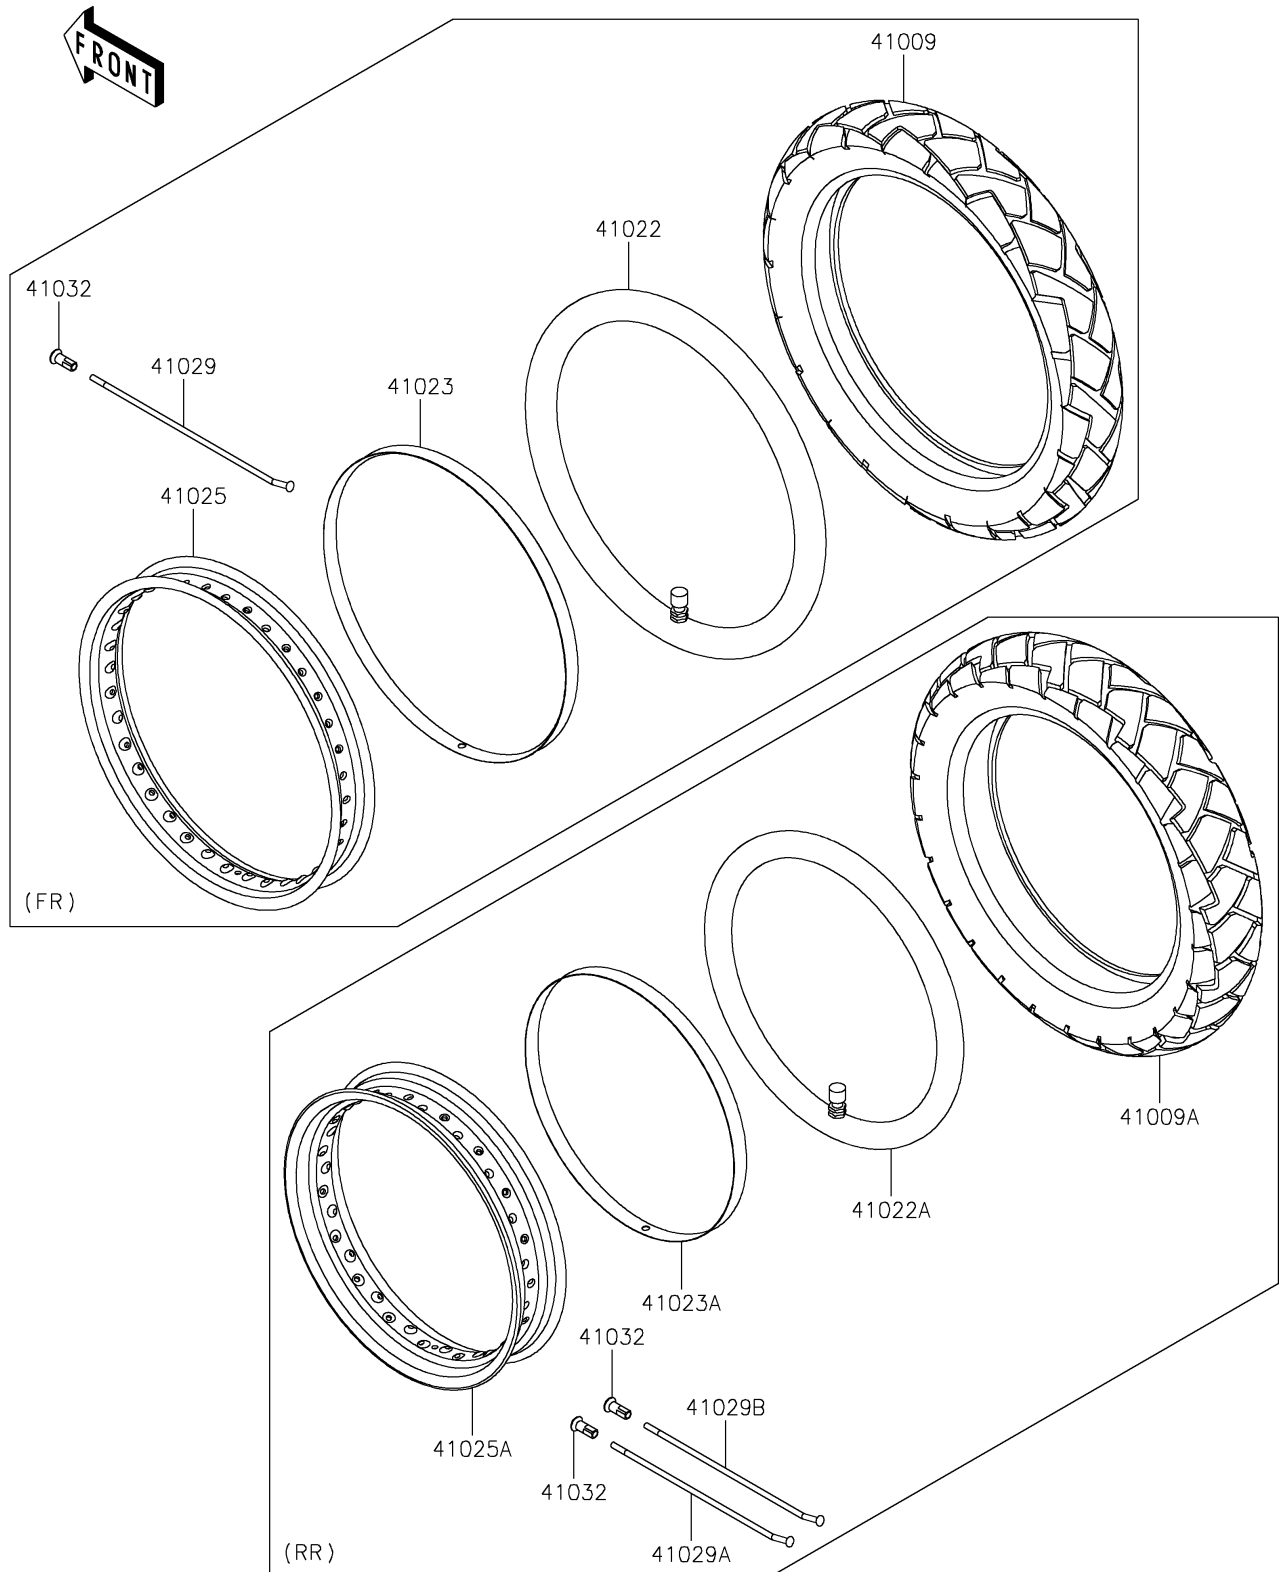

2021 VERSYS[®]-X 300 ABS

PARTS DIAGRAM

Wheels/Tires

F2210

2021 VERSYS®-X 300 ABS

PARTS LIST

Wheels/Tires

ITEM NAME	PART NUMBER	QUANTITY
TIRE,FR,100/90-19 57S,GP-210F (Ref # 41009)	41009-0794	1
TIRE,RR,130/80-17 65S,GP-210R (Ref # 41009A)	41009-0795	1
TUBE-TIRE,100/90-19(IRC) (Ref # 41022)	41022-0103	1
TUBE-TIRE,130/80-17(IRC) (Ref # 41022A)	41022-0104	1
BAND-RIM,25-19J (Ref # 41023)	41023-0038	1
BAND-RIM,25-17J (Ref # 41023A)	41023-0039	1
RIM,FR,2.15X19,BLACK (Ref # 41025)	41025-0373-WC	1
RIM,RR,3.00X17,BLACK (Ref # 41025A)	41025-0374-WC	1
SPOKE-INNER,196X164.5D (Ref # 41029)	41029-0087	36
SPOKE-INNER,175X163.5D (Ref # 41029A)	41029-0088	18
SPOKE-INNER,172X159D (Ref # 41029B)	41029-0089	18
NIPPLE-SPOKE (Ref # 41032)	41032-0005	72