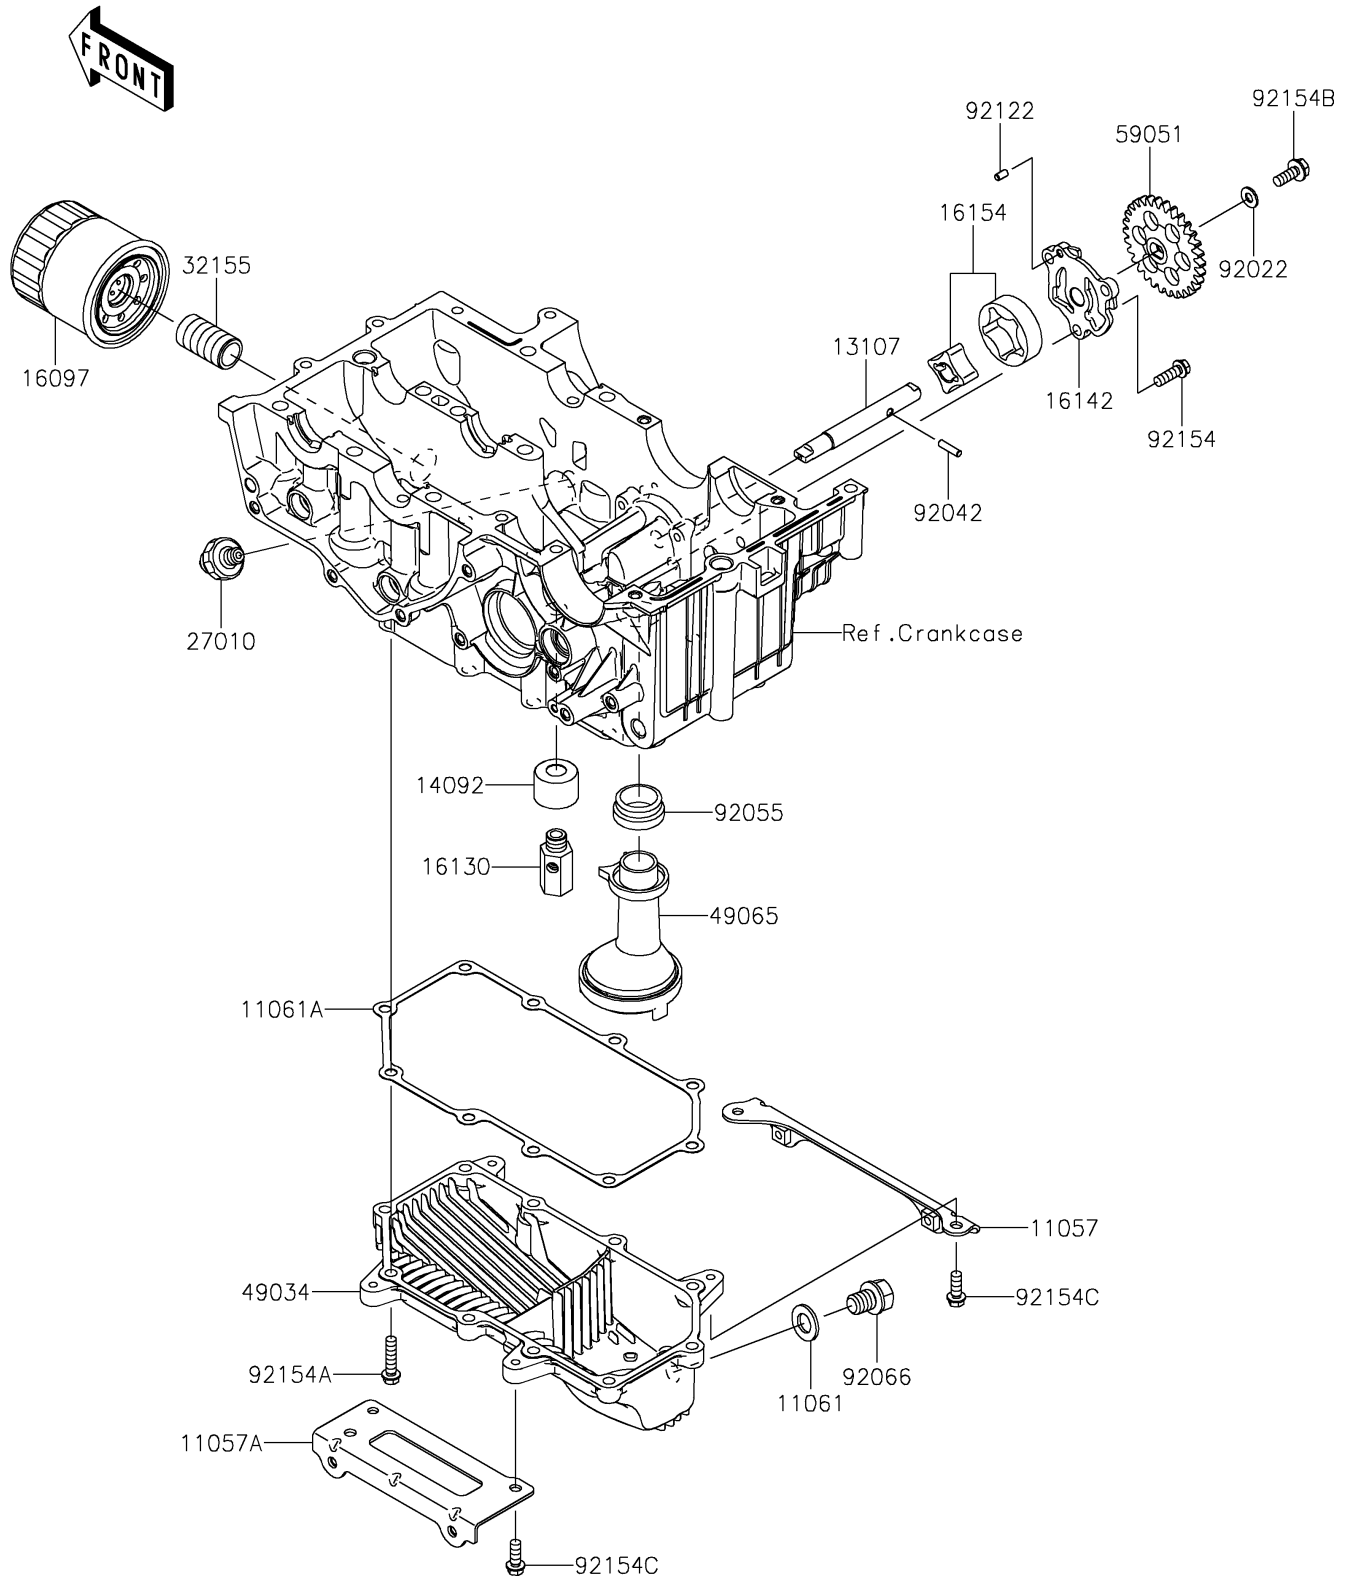

2021 VERSYS®-X 300 ABS

PARTS DIAGRAM

Oil Pump

E1710

2021 VERSYS®-X 300 ABS

PARTS LIST

Oil Pump

ITEM NAME	PART NUMBER	QUANTITY
-----------	-------------	----------
