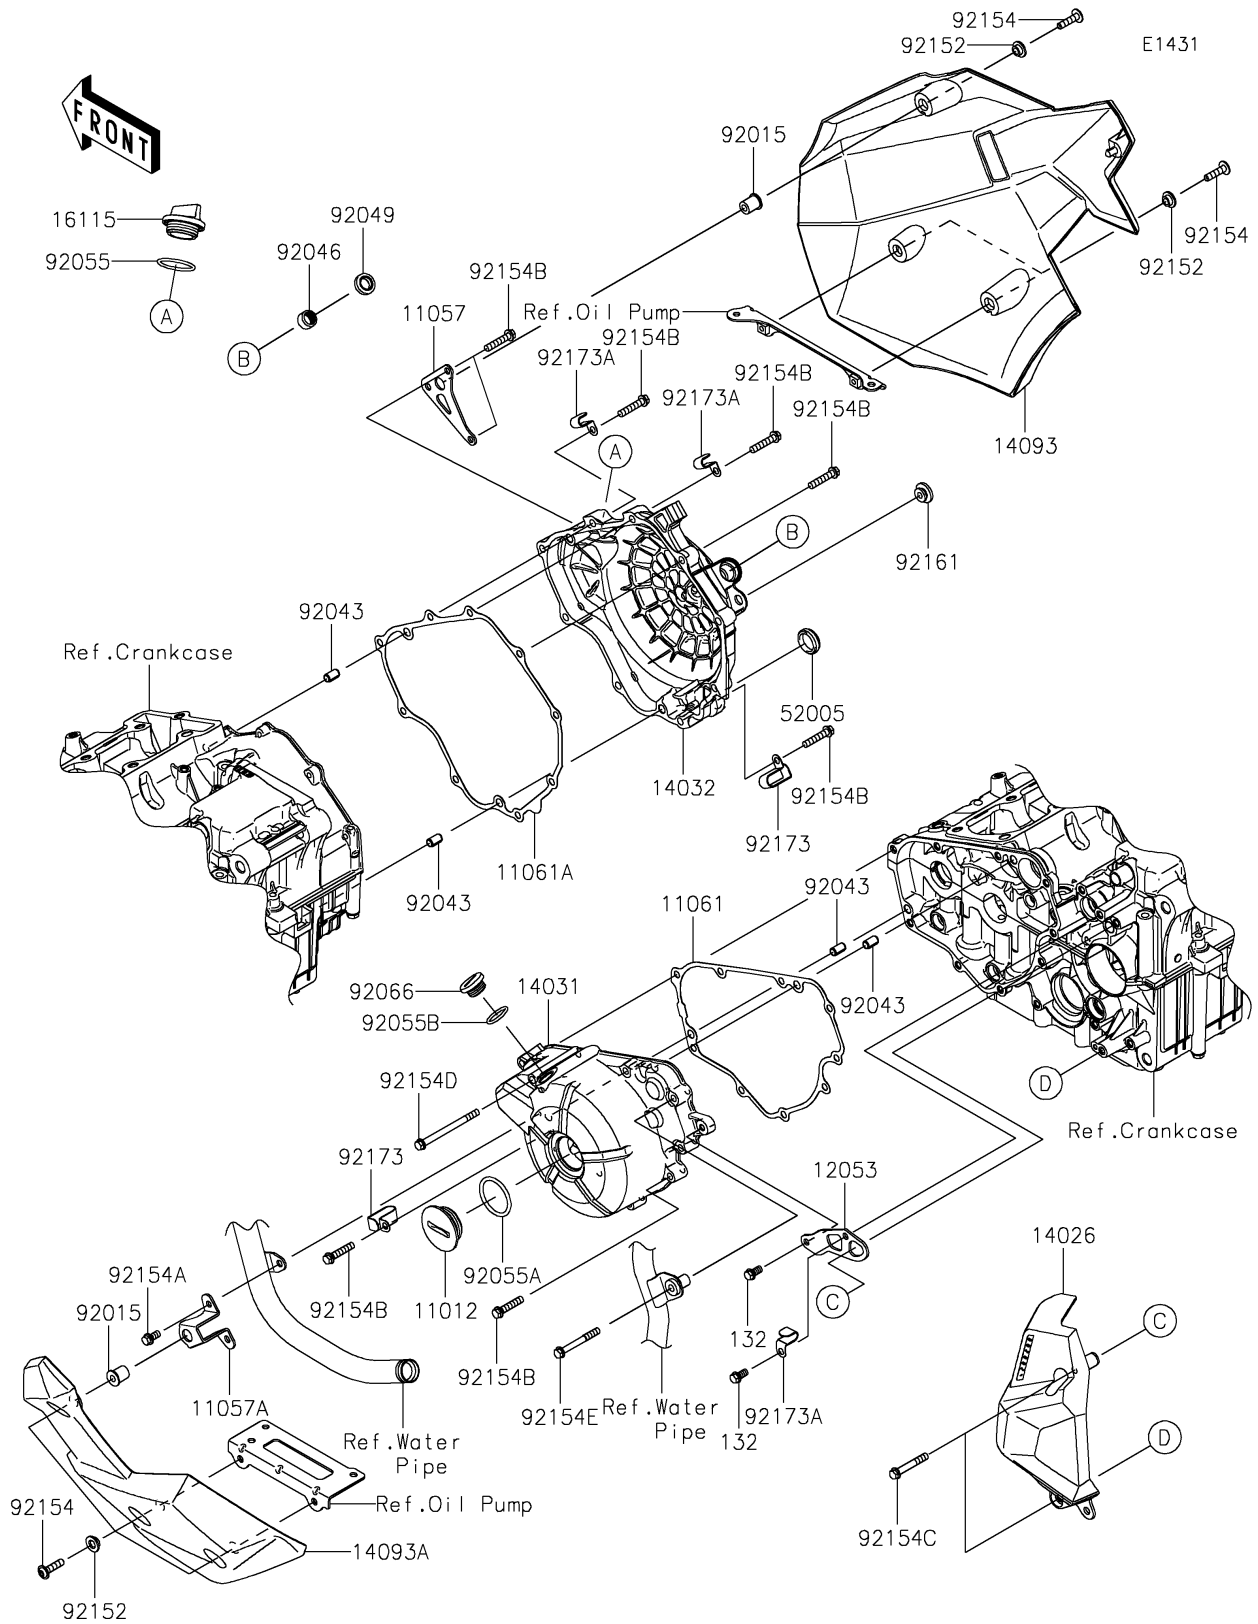

2021 VERSYS®-X 300 ABS

PARTS DIAGRAM

Engine Cover(s)

2021 VERSYS®-X 300 ABS

PARTS LIST

Engine Cover(s)

ITEM NAME	PART NUMBER	QUANTITY
CAP (Ref # 11012)	11012-1362	1
BRACKET,RIGHT LOWER COVER (Ref # 11057)	11057-0623	1
BRACKET,LEFT LOWER COVER (Ref # 11057A)	11057-0674	1
GASKET,GENERATOR COVER (Ref # 11061)	11061-0793	1
GASKET,CLUTCH COVER (Ref # 11061A)	11061-0854	1
GUIDE-CHAIN (Ref # 12053)	12053-0237	1
BOLT-FLANGED-SMALL,6X12 (Ref # 132)	132BA0612	2
COVER-CHAIN (Ref # 14026)	14026-0133	1
COVER-GENERATOR (Ref # 14031)	14031-0562	1
COVER-CLUTCH (Ref # 14032)	14032-0633	1
COVER,LWR,RH (Ref # 14093)	14093-0548	1
COVER,LWR,LH (Ref # 14093A)	14093-0549	1
CAP-OIL FILLER (Ref # 16115)	16115-1068	1
GAUGE,OIL LEVEL (Ref # 52005)	52005-1009	1
NUT (Ref # 92015)	92015-1700	2
PIN,6.2X8X14 (Ref # 92043)	92043-1263	4
BEARING-NEEDLE,HK1210FM (Ref # 92046)	92046-0034	1
SEAL-OIL (Ref # 92049)	92049-1560	1
RING-O,31.5X2.6 (Ref # 92055)	92055-049	1
RING-O,39.4X3.1 (Ref # 92055A)	92055-0734	1
RING-O,20X2 (Ref # 92055B)	92055-1146	1
PLUG (Ref # 92066)	92066-0748	1
COLLAR (Ref # 92152)	92152-2296	6
BOLT,SOCKET,6X25 (Ref # 92154)	92154-0071	6
BOLT,FLANGED,6X12 (Ref # 92154A)	92154-1140	2
BOLT,FLANGED,6X30 (Ref # 92154B)	92154-1773	16
BOLT,FLANGED,6X40 (Ref # 92154C)	92154-1774	2
BOLT,FLANGED,6X75 (Ref # 92154D)	92154-2346	1
BOLT,FLANGED,6X50 (Ref # 92154E)	92154-2347	1

2021 VERSYS®-X 300 ABS

PARTS LIST

Engine Cover(s)

ITEM NAME	PART NUMBER	QUANTITY
DAMPER (Ref # 92161)	92161-1810	1
CLAMP (Ref # 92173)	92173-0833	2
CLAMP (Ref # 92173A)	92173-1811	3