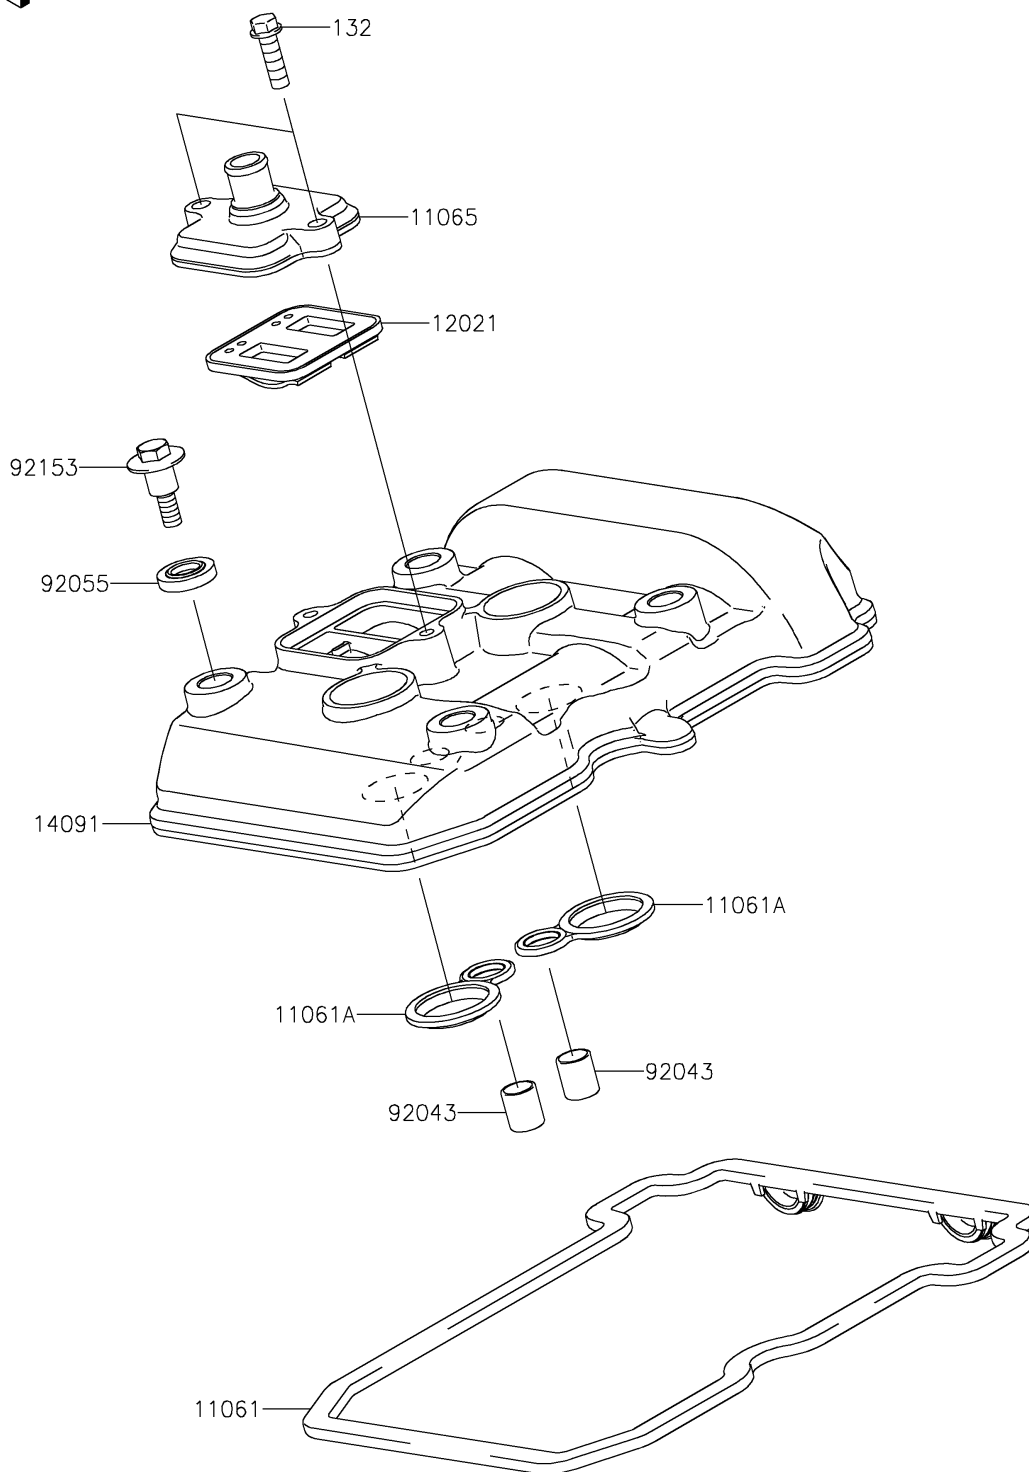

# 2021 VERSYS®-X 300 ABS

## PARTS DIAGRAM Cylinder Head Cover

E1112

## PARTS LIST

### Cylinder Head Cover

ITEM NAME	PART NUMBER	QUANTITY
-----------	-------------	----------

---