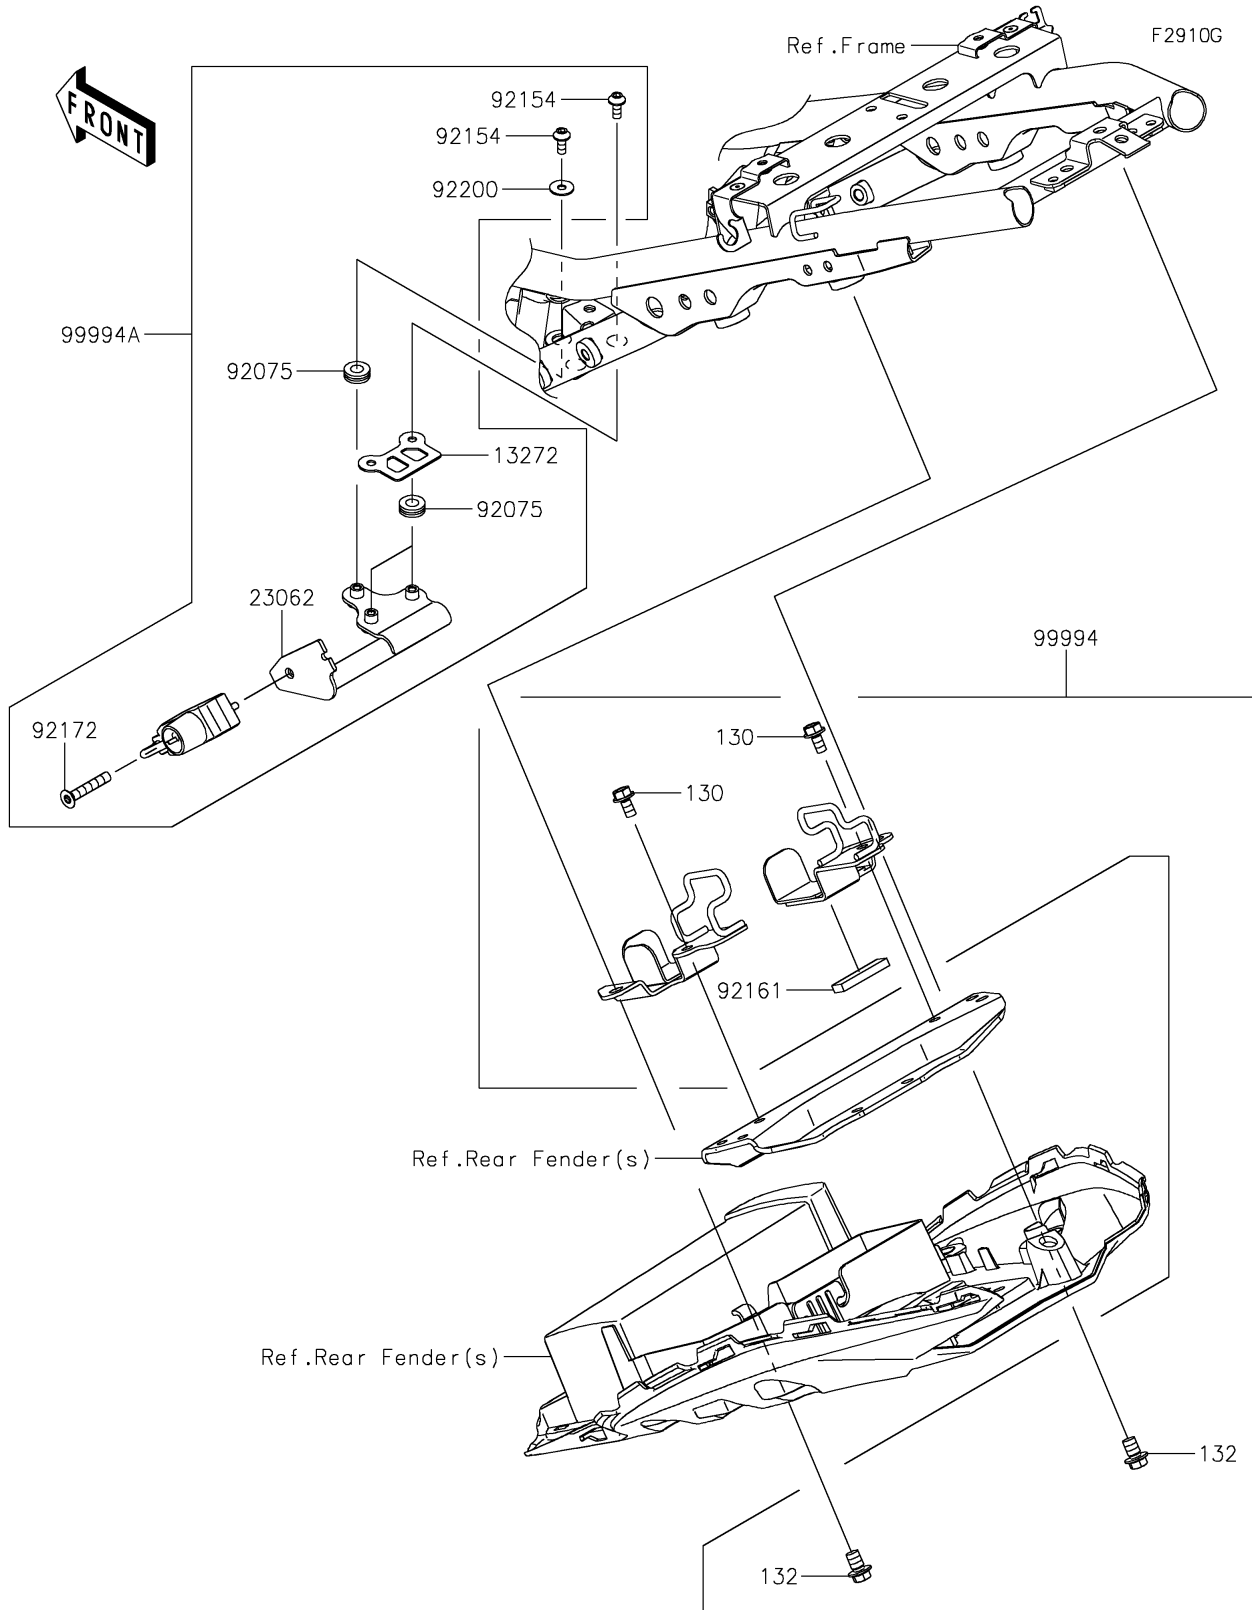

# 2021 Z650

## PARTS DIAGRAM

Accessory(U-Lock Bracket etc.)

## PARTS LIST

Accessory(U-Lock Bracket etc.)

ITEM NAME	PART NUMBER	QUANTITY
BOLT-FLANGED,6X12 (Ref # 130)	130BA0612	2
BOLT-FLANGED-SMALL (Ref # 132)	132BA0812	2
PLATE (Ref # 13272)	13272-2967	1
BRACKET-COMP (Ref # 23062)	23062-1288	1
DAMPER (Ref # 92075)	92075-161	3
BOLT,SOCKET,5X12 (Ref # 92154)	92154-0917	3
DAMPER,TANK COVER (Ref # 92161)	92161-0804	1
SCREW,HEXLOBE,6X35 (Ref # 92172)	92172-0835	1
WASHER,5.2X15X1.0 (Ref # 92200)	92200-0456	1
KIT-ACC,BRACKET FOR U-LOCK (Ref # 99994)	99994-0985	1
HELMET LOCK (Ref # 99994A)	99994-1470	1