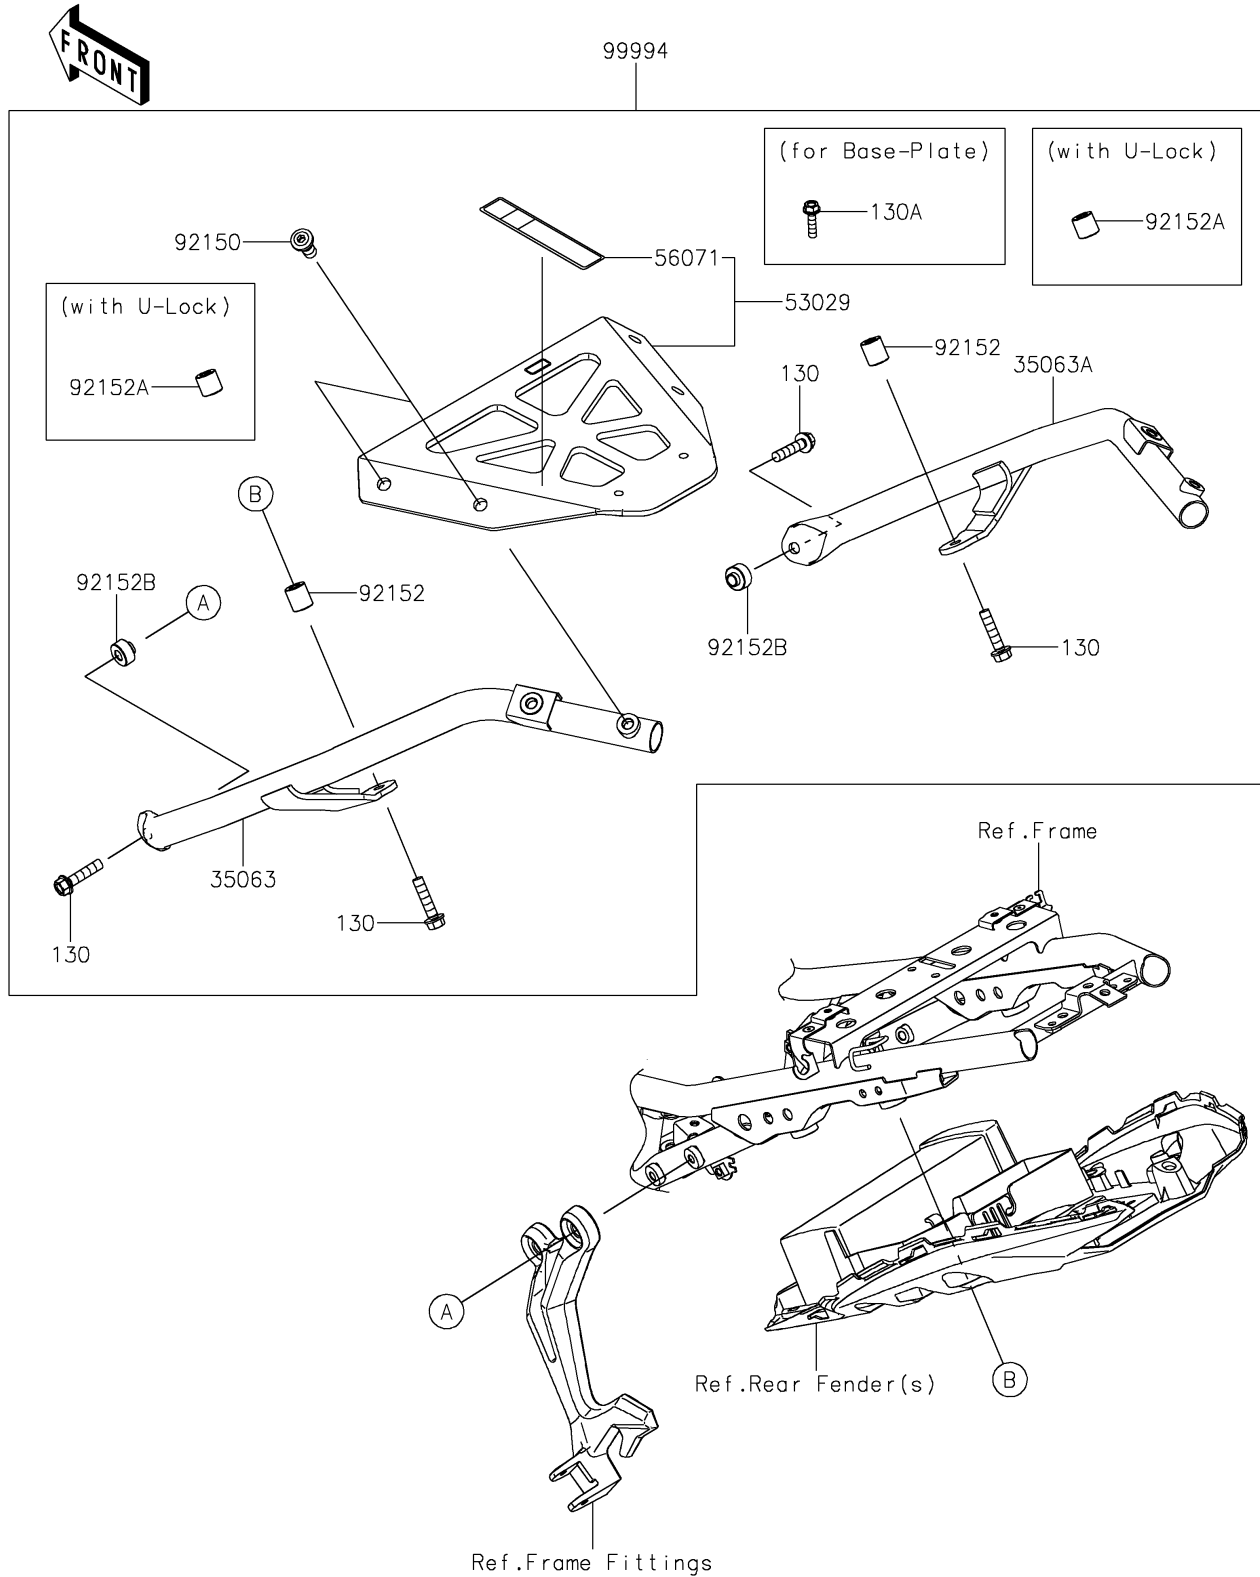

2021 Z650

PARTS DIAGRAM

Accessory(Topcase Bracket)

F2910F

2021 Z650

PARTS LIST

Accessory(Topcase Bracket)

ITEM NAME	PART NUMBER	QUANTITY
BOLT-FLANGED,8X35 (Ref # 130)	130CA0835	4
BOLT-FLANGED,6X25 (Ref # 130A)	130CB0625	4
STAY,LH (Ref # 35063)	35063-1353	1
STAY,RH (Ref # 35063A)	35063-1354	1
CARRIER (Ref # 53029)	53029-0353	1
LABEL-WARNING,CARRIER LOADING (Ref # 56071)	56071-0554	1
BOLT,SOCKET,10X25 (Ref # 92150)	92150-1747	4
COLLAR,8.5X17X19 (Ref # 92152)	92152-2234	2
COLLAR,8.5X17X16.7 (Ref # 92152A)	92152-2235	2
COLLAR,8.5X20X13.3 (Ref # 92152B)	92152-2285	2
KIT-ACCESSORY,TOPCASE BRACKET (Ref # 99994)	99994-0799	1