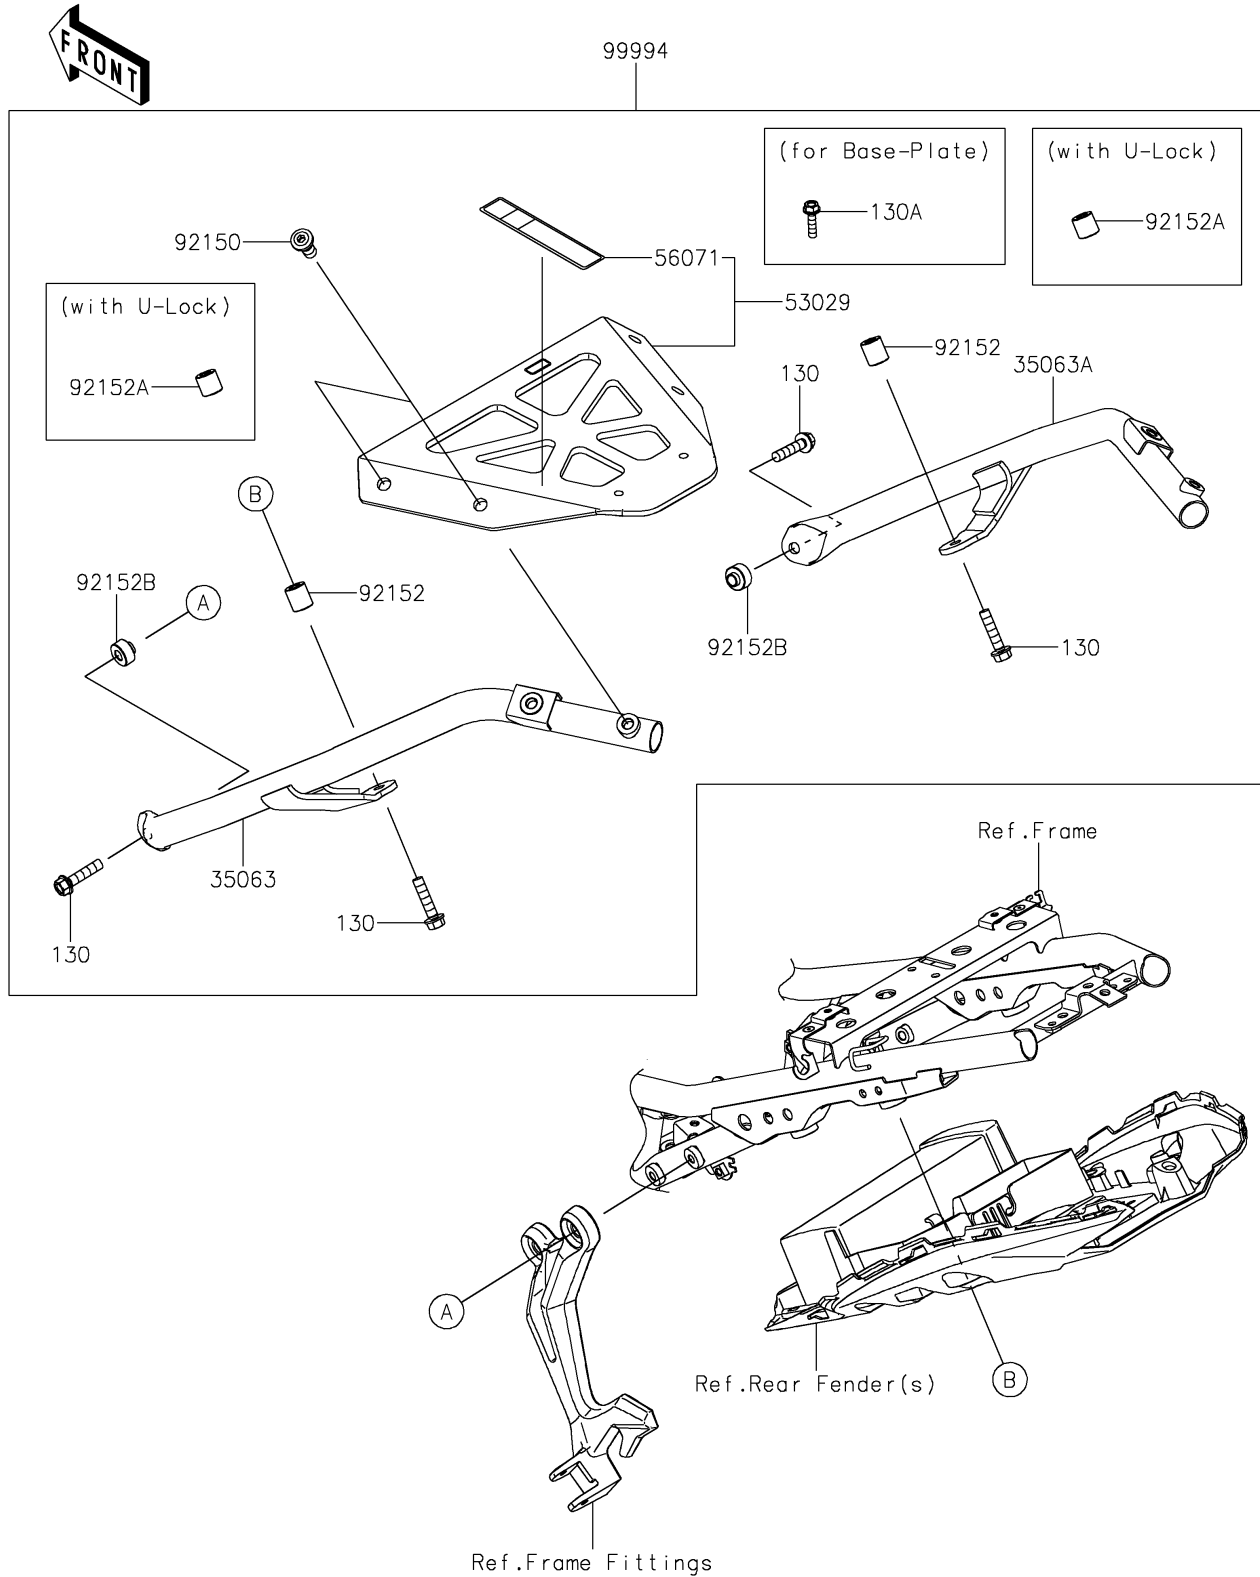

2021 Z650

PARTS DIAGRAM

Accessory(Topcase Bracket)

F2910F

2021 Z650

PARTS LIST

Accessory(Topcase Bracket)

ITEM NAME

PART NUMBER

QUANTITY
