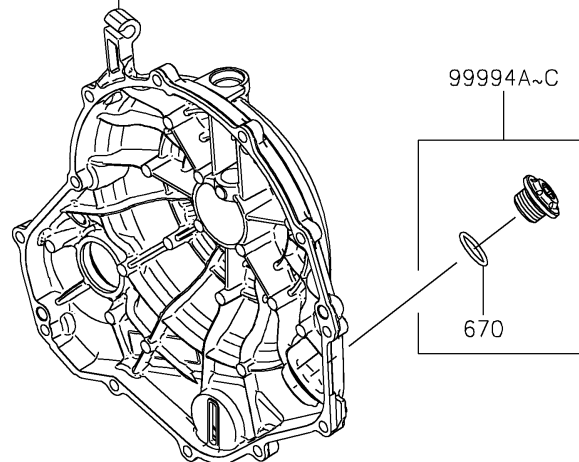

2021 Z650

PARTS DIAGRAM

Accessory(Radiator Screen and Cap)

F2910

Ref. Engine Cover(s)

2021 Z650

PARTS LIST

Accessory(Radiator Screen and Cap)

ITEM NAME

PART NUMBER

QUANTITY
