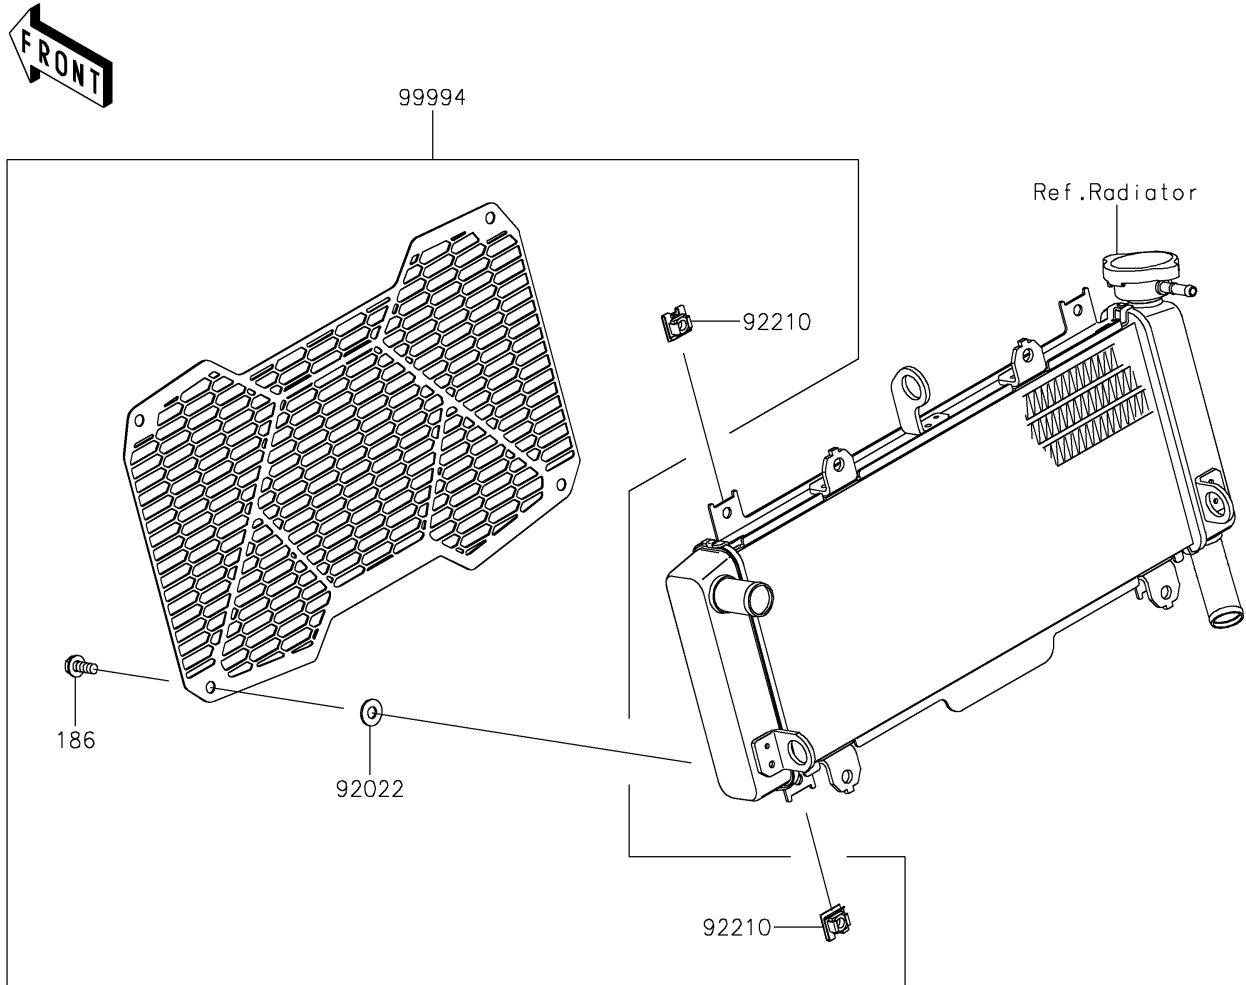

2021 Z650

PARTS DIAGRAM

Accessory(Radiator Screen and Cap)

F2910

Ref. Engine Cover(s)

2021 Z650

PARTS LIST

Accessory(Radiator Screen and Cap)

ITEM NAME

PART NUMBER

QUANTITY
